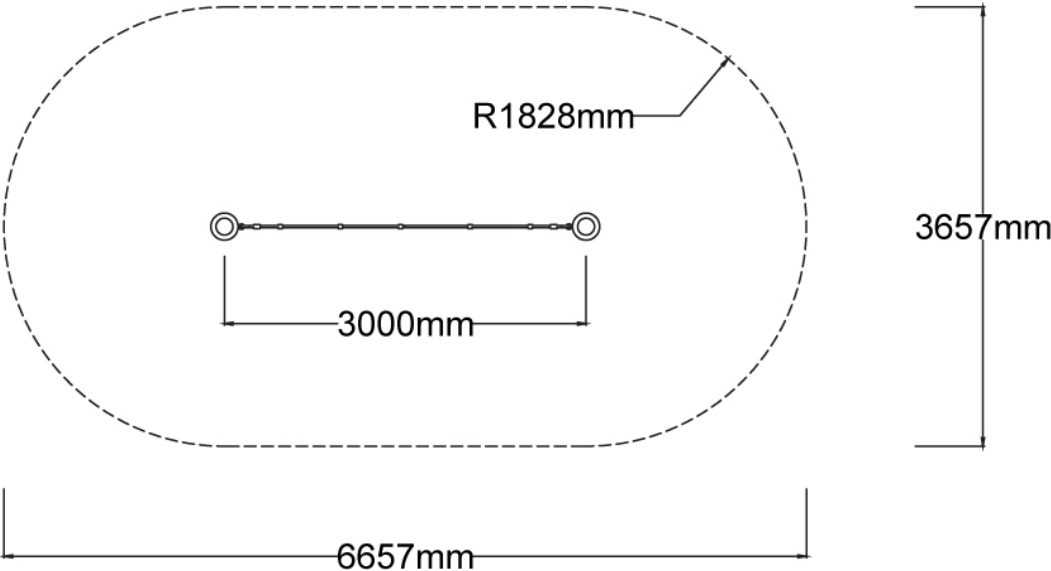

Users 1-9

Specifications

Max Height	2.5m
Fall Zone Area	21.5m ²
Max Fall Height	1.8m
Equipment Size	0.3m(w) x 3m(l) x 2.5m(h)

Materials & Equipment

Structure	Powdercoated DuraGal
Dynamic	18mm steel reinforced rope
Static	Powdercoated aluminium clamps and caps

Colours

[Click here](#) to see our Rope and Powdercoat colours or consult colours with Kaebel Leisure.

Side Elevation

Top View

DOWNLOADS

For access to our DWG files and High Resolution Product images, please [Click here](#) to login or create an account.