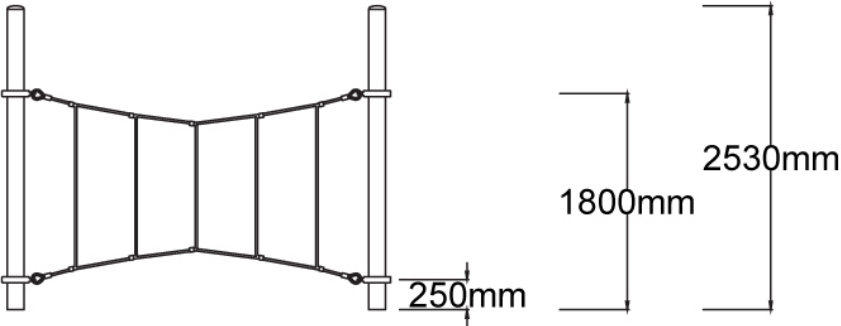

Side Elevation