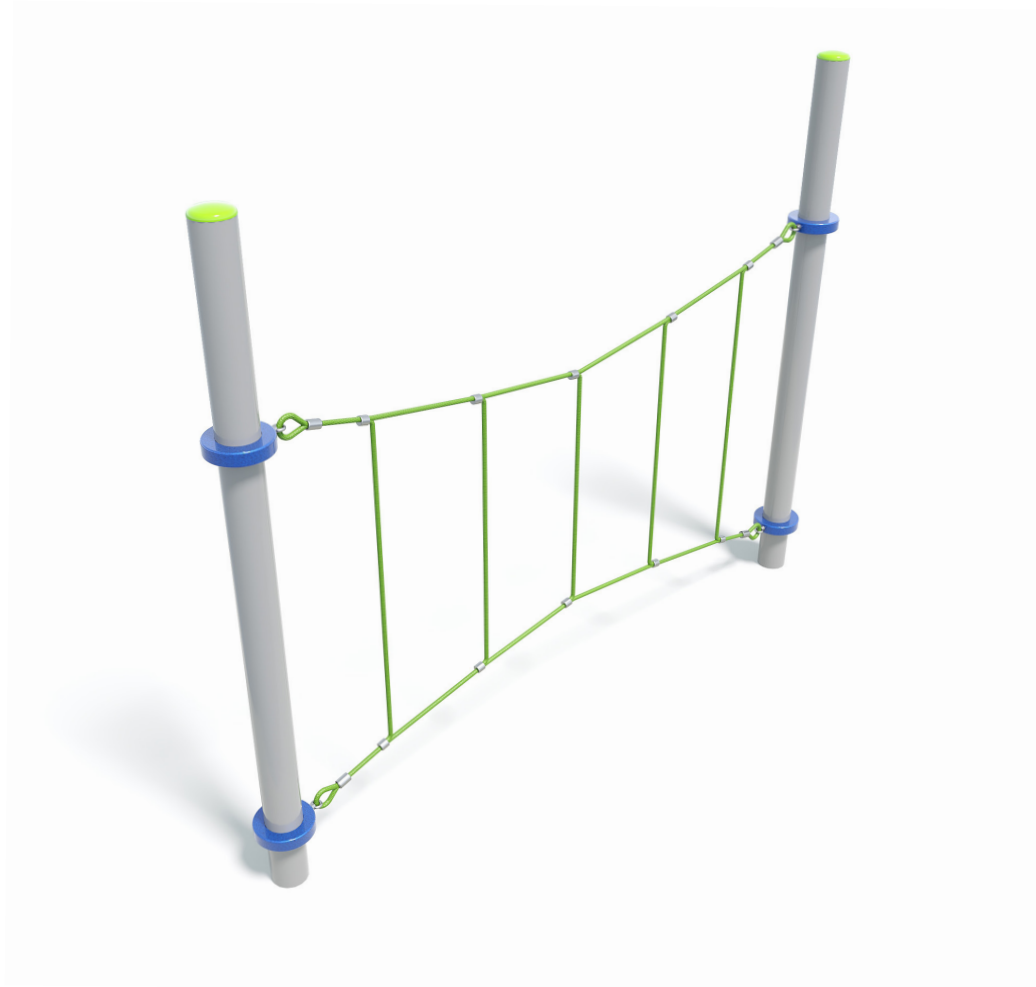

Users 1-9

Specifications

Max Height	2.5m
Fall Zone Area	21.5m ²
Max Fall Height	1.8m
Equipment Size	0.3m(w) x 3m(l) x 2.5m(h)

Materials & Equipment

Structure	Powdercoated DuraGal
Dynamic	18mm steel reinforced rope
Static	Powdercoated aluminium clamps and caps

Colours

[Click here](#) to see our Rope and Powdercoat colours or consult colours with Kaebel Leisure.

Side Elevation

Top View

DOWNLOADS

For access to our DWG files and High Resolution Product images, please [Click here](#) to login or create an account.