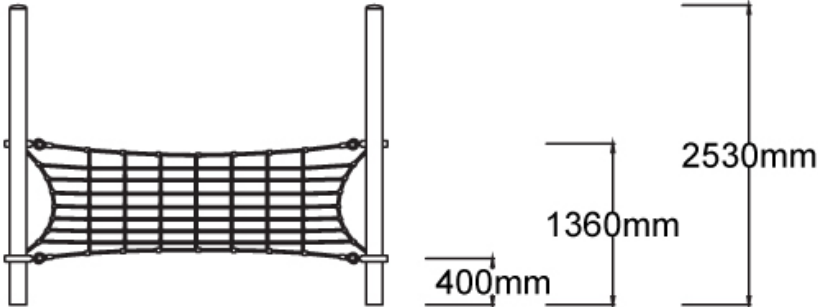

Side Elevation