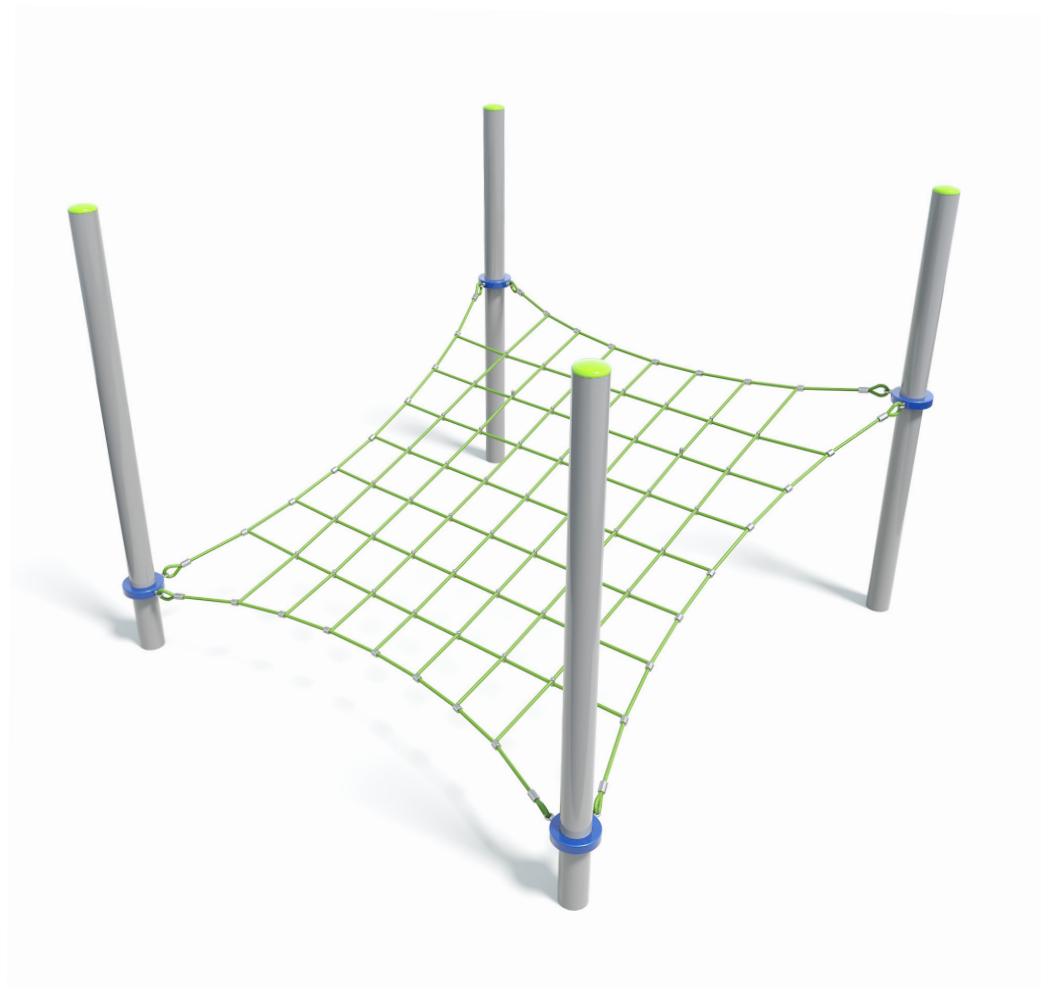

Users 1-19

Specifications

Max Height	2.5m
Fall Zone Area	36.5m ²
Max Fall Height	1.4m
Equipment Size	3m(w) x 3m(l) x 2.5m(h)

Materials & Equipment

Structure	Powdercoated DuraGal
Dynamic	18mm steel reinforced rope
Static	Powdercoated aluminium clamps and caps

Colours

[Click here](#) to see our Rope and Powdercoat colours or consult colours with Kaebel Leisure.

Side Elevation

Top View

DOWNLOADS

For access to our DWG files and High Resolution Product images, please [Click here](#) to login or create an account.