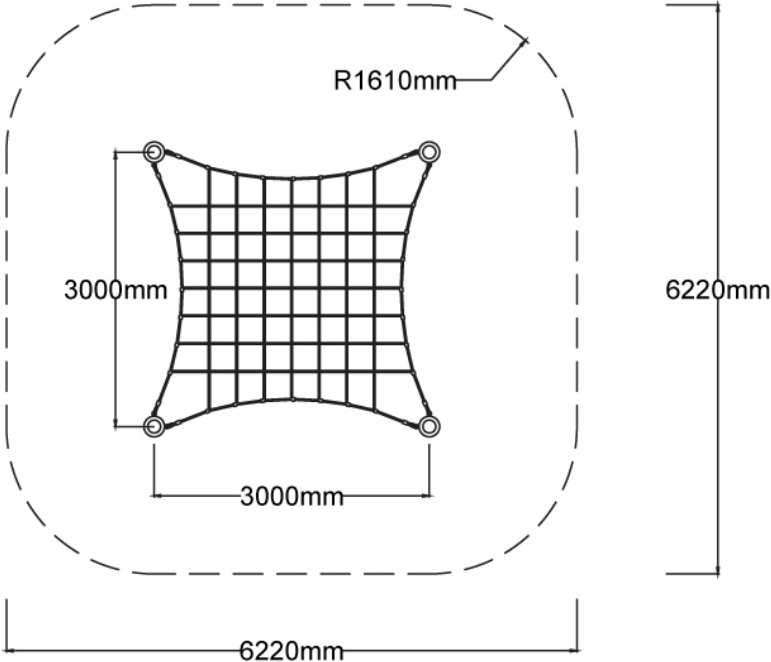

Users 1-19

Specifications

Max Height	2.5m
Fall Zone Area	36.5m ²
Max Fall Height	1.4m
Equipment Size	3m(w) x 3m(l) x 2.5m(h)

Materials & Equipment

Structure	Powdercoated DuraGal
Dynamic	18mm steel reinforced rope
Static	Powdercoated aluminium clamps and caps

Colours

[Click here](#) to see our Rope and Powdercoat colours or consult colours with Kaebel Leisure.

Side Elevation

Top View

DOWNLOADS

For access to our DWG files and High Resolution Product images, please [Click here](#) to login or create an account.