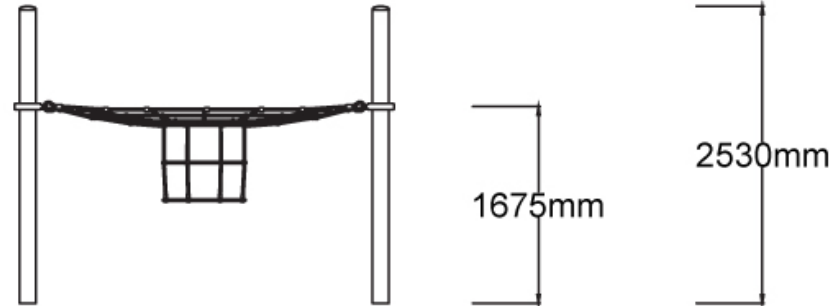

Side Elevation