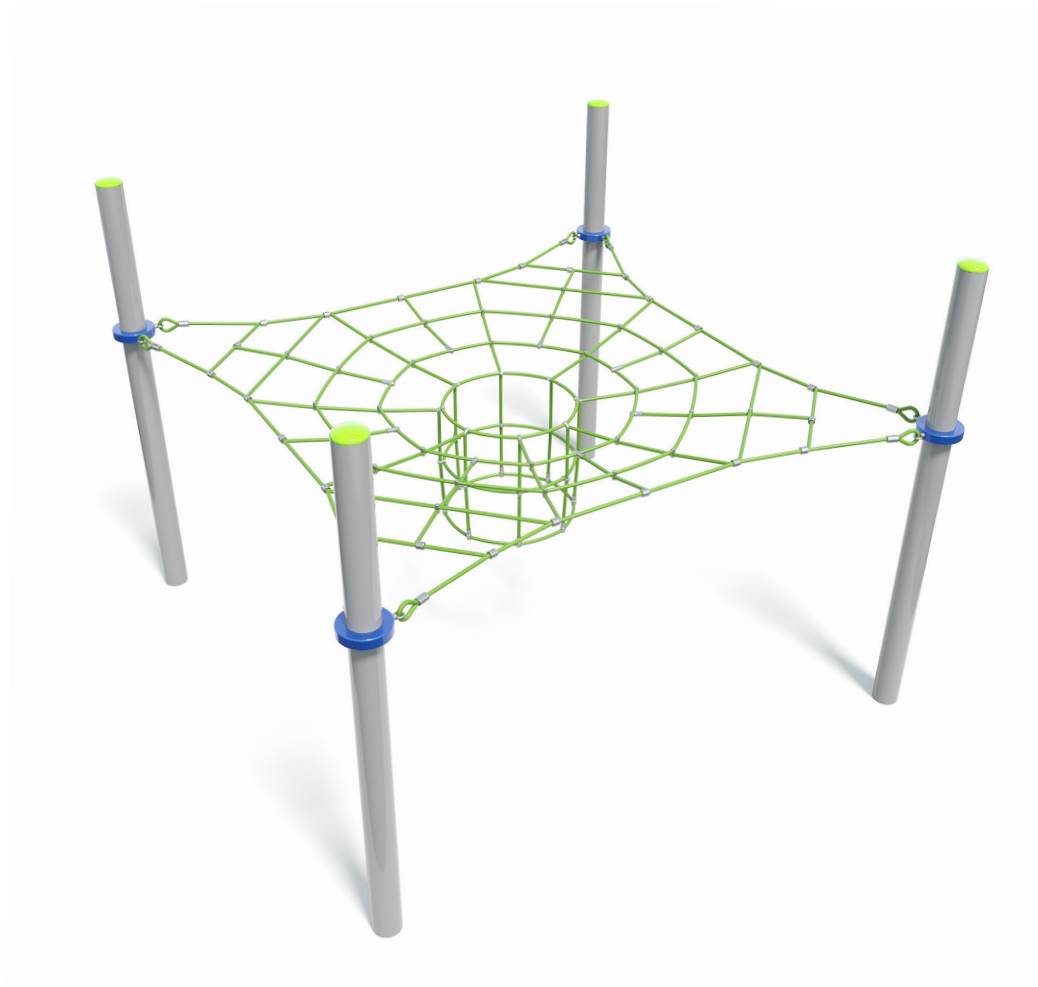

### Specifications

Max Height	2.5m
Fall Zone Area	39.5m <sup>2</sup>
Max Fall Height	1.7m
Equipment Size	3m(w) x 3m(l) x 2.5m(h)

### Materials & Equipment

Structure	Powdercoated DuraGal
Dynamic	18mm steel reinforced rope
Static	Powdercoated aluminium clamps and caps