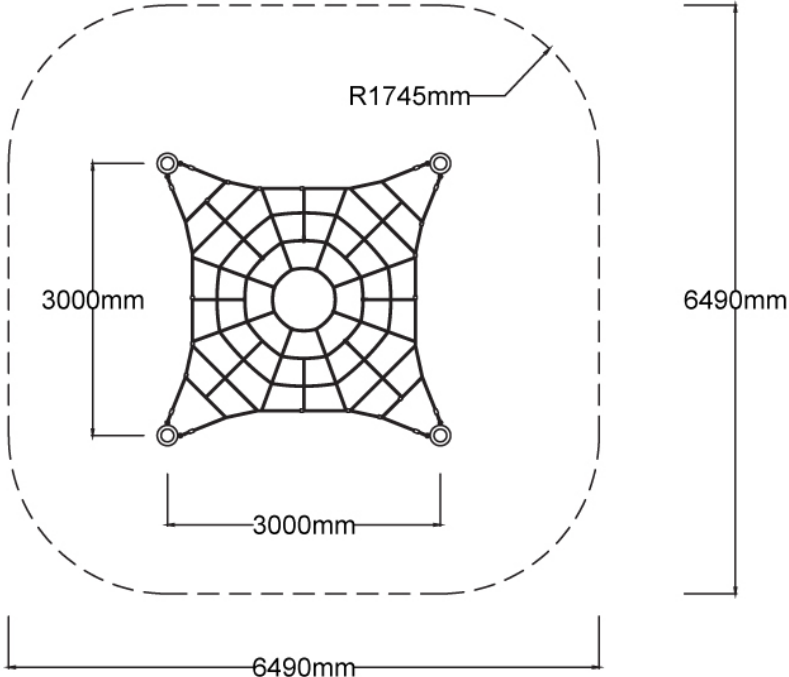

Top View

DOWNLOADS

For access to our DWG files and High Resolution Product images, please [Click here](#) to login or create an account.