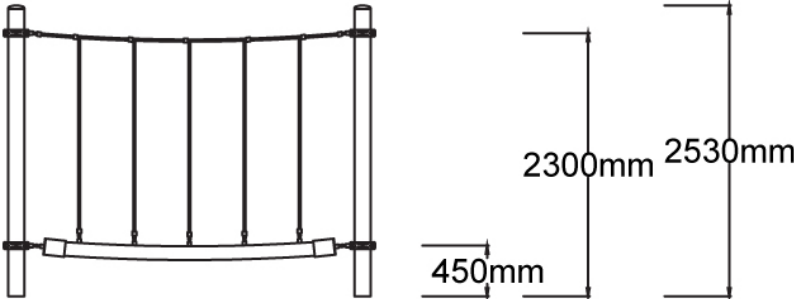

Side Elevation