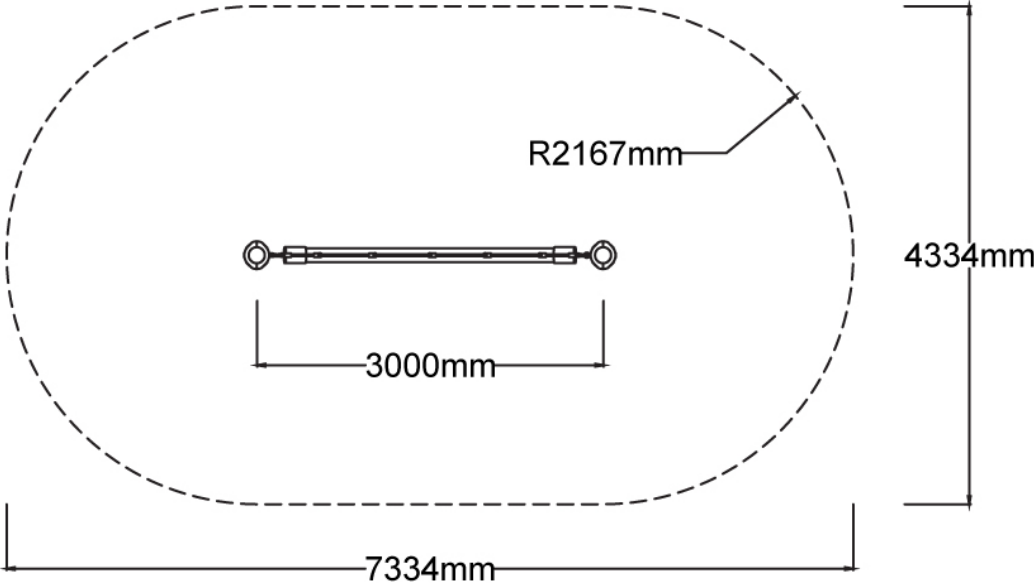

Top View

DOWNLOADS

For access to our DWG files and High Resolution Product images, please [Click here](#) to login or create an account.