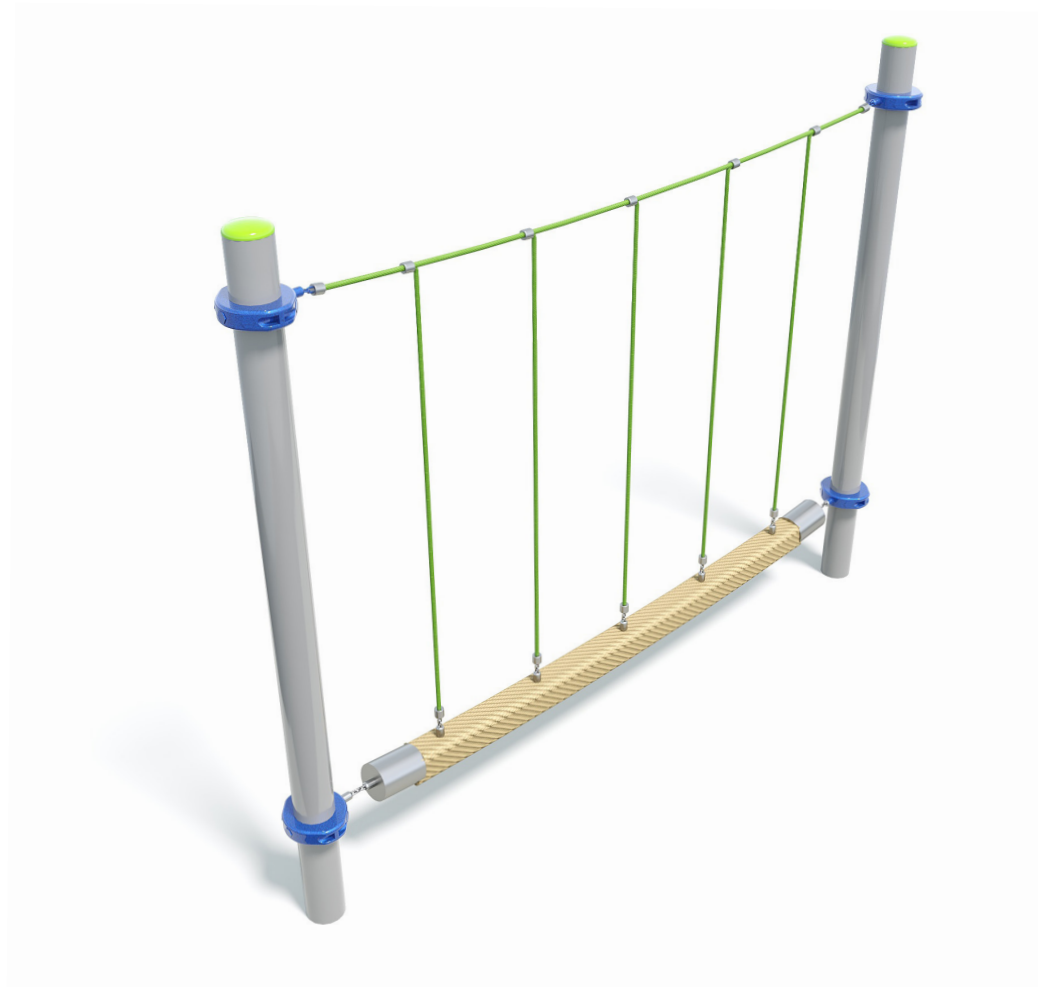

### Specifications

Max Height	2.5m
Fall Zone Area	27.8m <sup>2</sup>
Max Fall Height	2.3m
Equipment Size	0.3m(w) x 3m(l) x 2.5m(h)

### Materials & Equipment

Structure	Powdercoated DuraGal
Dynamic	18mm steel reinforced rope, 120mm square jungle rope
Static	Powdercoated aluminium clamps and caps

### Side Elevation