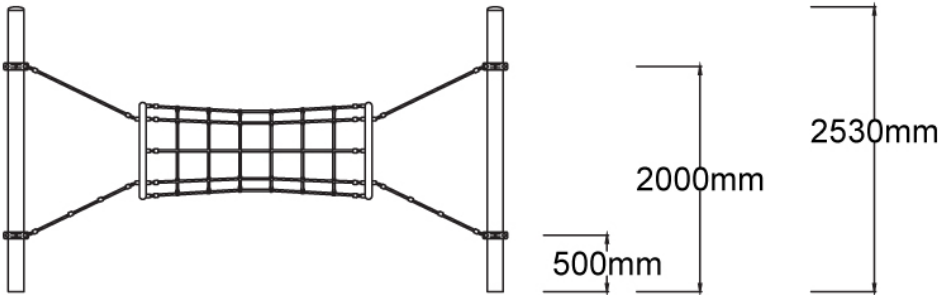

Side Elevation