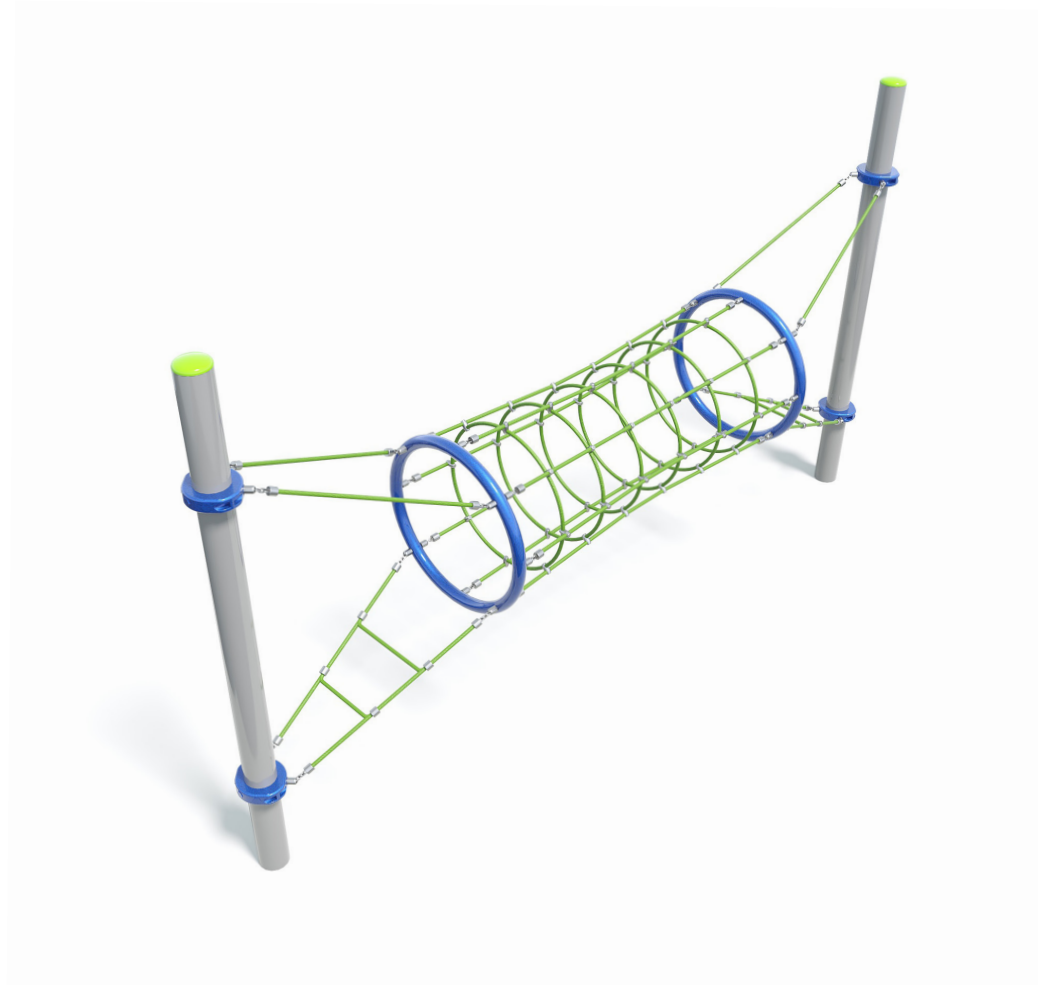

Users 1-7

Specifications

| | |
|-----------------|-----------------------------|
| Max Height | 2.5m |
| Fall Zone Area | 2.9m ² |
| Max Fall Height | 2m |
| Equipment Size | 0.9m(w) x 4.3m(l) x 2.5m(h) |

Materials & Equipment

| | |
|-----------|--|
| Structure | Powdercoated DuraGal |
| Dynamic | 18mm steel reinforced rope |
| Static | Powdercoated aluminium clamps and caps |

Colours

[Click here](#) to see our Rope and Powdercoat colours or consult colours with Kaebel Leisure.

Side Elevation

Top View

DOWNLOADS

For access to our DWG files and High Resolution Product images, please [Click here](#) to login or create an account.