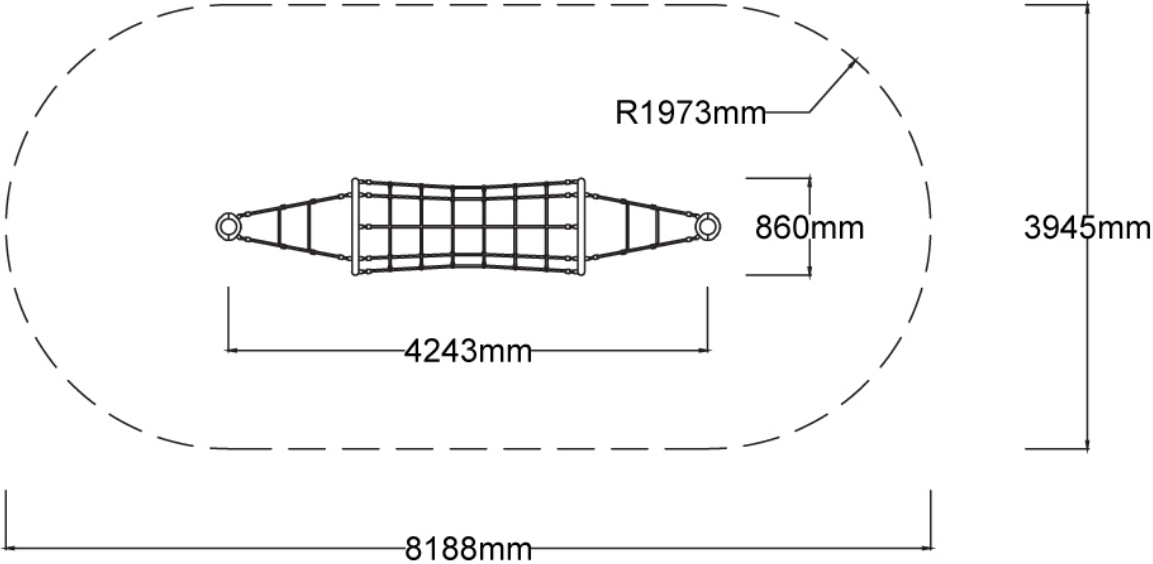

Users 1-7

Specifications

| | |
|-----------------|-----------------------------|
| Max Height | 2.5m |
| Fall Zone Area | 2.9m ² |
| Max Fall Height | 2m |
| Equipment Size | 0.9m(w) x 4.3m(l) x 2.5m(h) |

Side Elevation

Top View

DOWNLOADS

For access to our DWG files and High Resolution Product images, please [Click here](#) to login or create an account.