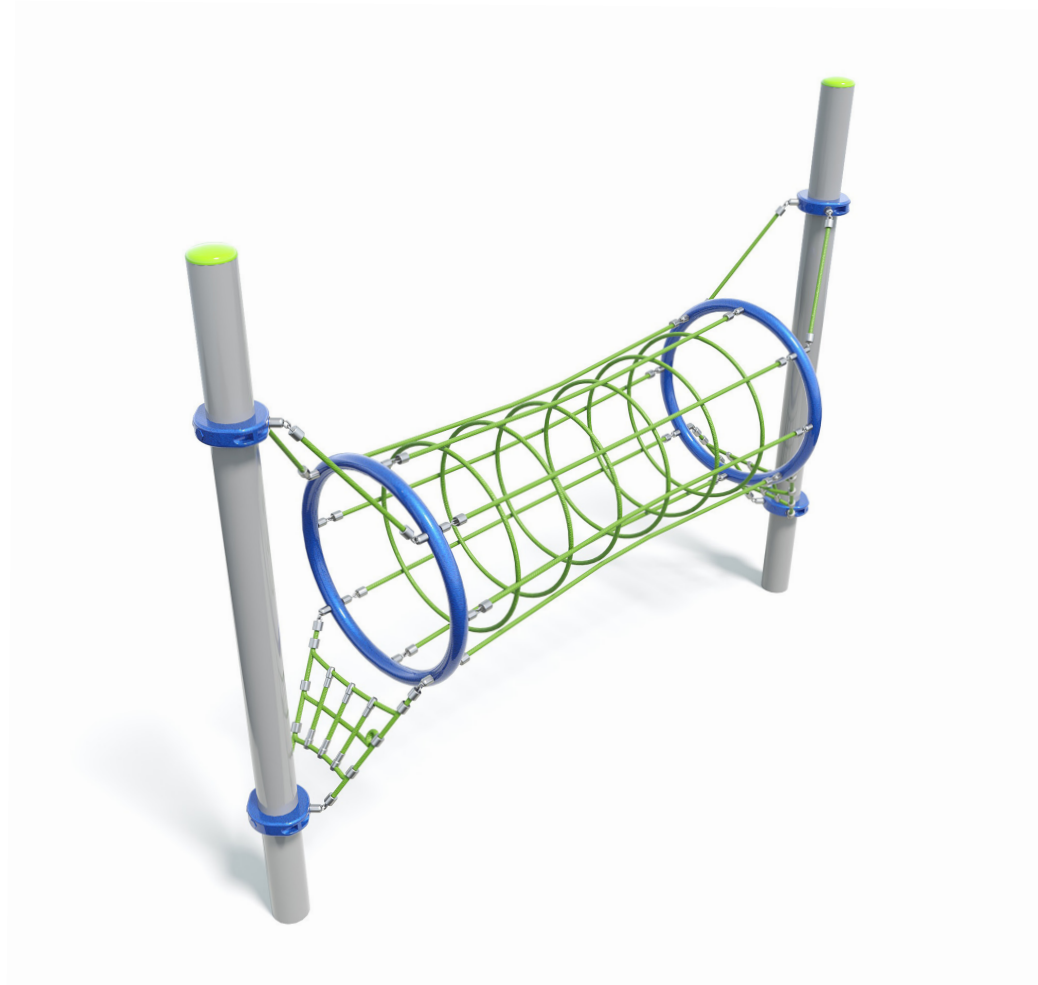

Users 1-5

Specifications

Max Height	2.5m
Fall Zone Area	24.1m ²
Max Fall Height	2m
Equipment Size	0.9m(w) x 3m(l) x 2.5m(h)

Materials & Equipment

Structure	Powdercoated DuraGal
Dynamic	18mm steel reinforced rope
Static	Powdercoated aluminium clamps and caps

Colours

[Click here](#) to see our Rope and Powdercoat colours or consult colours with Kaebel Leisure.

Side Elevation

Top View

DOWNLOADS

For access to our DWG files and High Resolution Product images, please [Click here](#) to login or create an account.