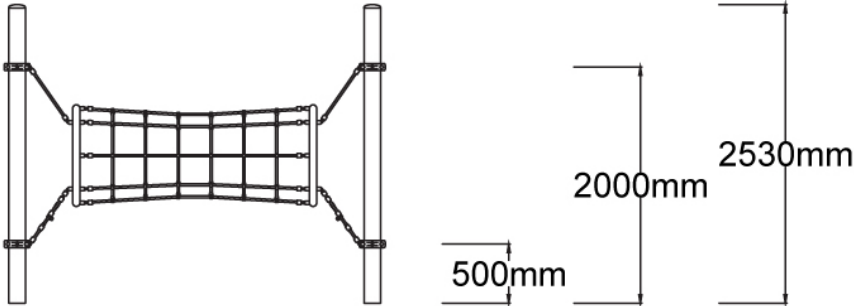

Side Elevation