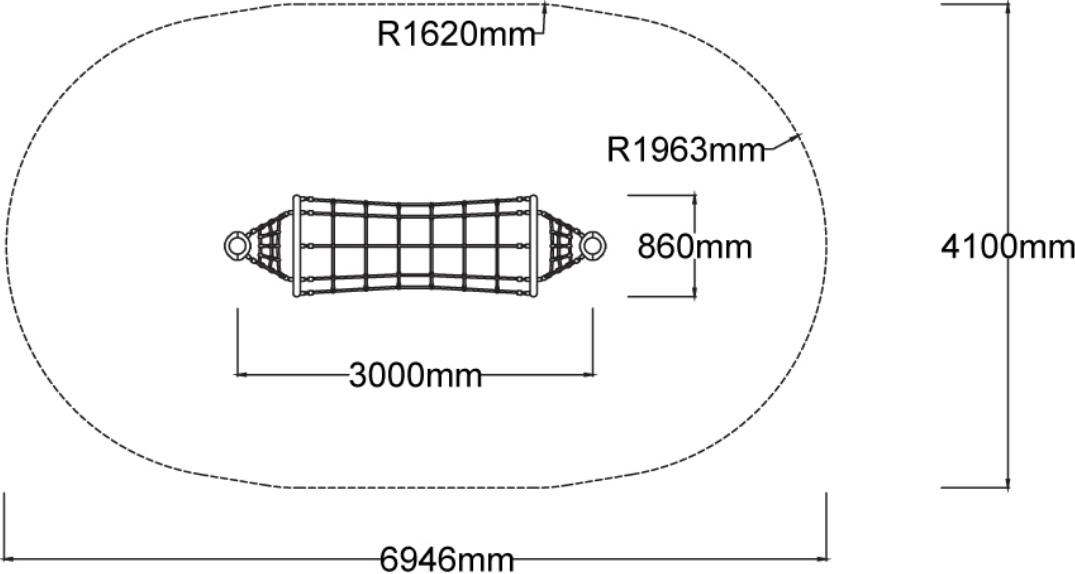

Users 1-5

Specifications

Max Height	2.5m
Fall Zone Area	24.1m ²
Max Fall Height	2m
Equipment Size	0.9m(w) x 3m(l) x 2.5m(h)

Materials & Equipment

Structure	Powdercoated DuraGal
Dynamic	18mm steel reinforced rope
Static	Powdercoated aluminium clamps and caps

Colours

[Click here](#) to see our Rope and Powdercoat colours or consult colours with Kaebel Leisure.

Side Elevation

Top View

DOWNLOADS

For access to our DWG files and High Resolution Product images, please [Click here](#) to login or create an account.