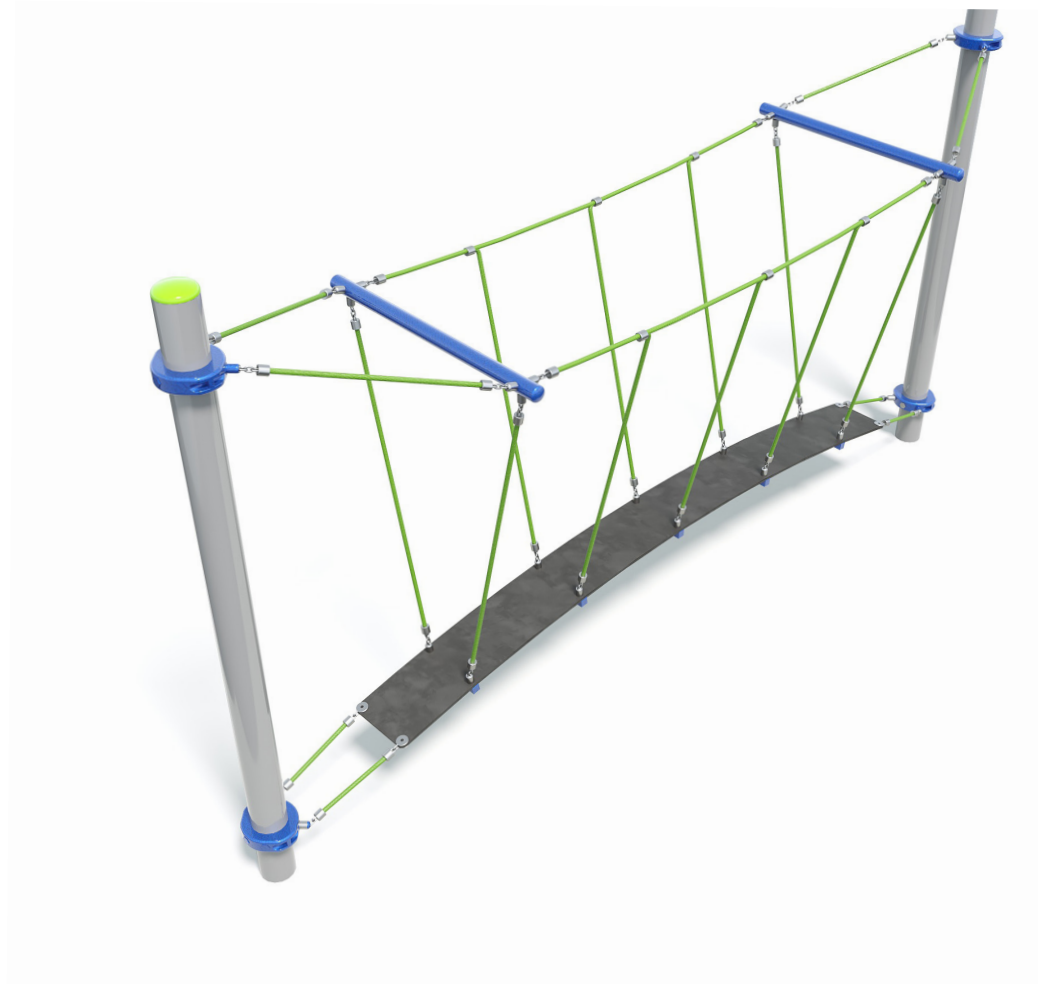

Users 1-9

Specifications

Max Height	2.5m
Fall Zone Area	32.8m ²
Max Fall Height	2.3m
Equipment Size	1m(w) x 4.3m(l) x 2.5m(h)

Materials & Equipment

Structure	Powdercoated DuraGal
Dynamic	18mm steel reinforced rope, Rubber membrane
Static	Powdercoated aluminium clamps and caps

Colours

[Click here](#) to see our Rope and Powdercoat colours or consult colours with Kaebel Leisure.

Side Elevation

Top View

DOWNLOADS

For access to our DWG files and High Resolution Product images, please [Click here](#) to login or create an account.