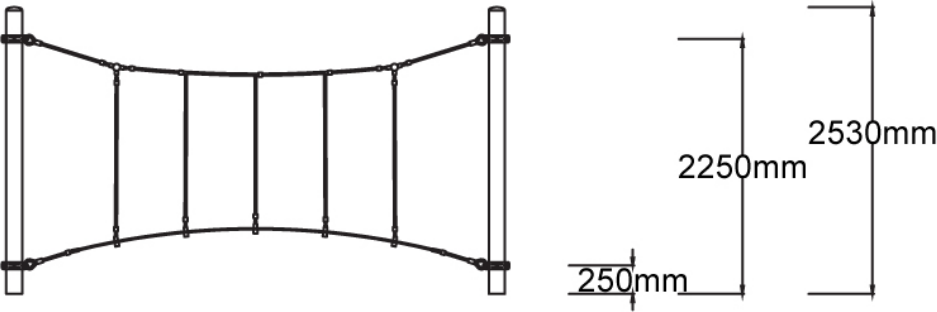

Users 1-9

Specifications

Max Height	2.5m
Fall Zone Area	32.8m ²
Max Fall Height	2.3m
Equipment Size	1m(w) x 4.3m(l) x 2.5m(h)

Materials & Equipment

Structure	Powdercoated DuraGal
Dynamic	18mm steel reinforced rope, Rubber membrane
Static	Powdercoated aluminium clamps and caps

Colours

[Click here](#) to see our Rope and Powdercoat colours or consult colours with Kaebel Leisure.

Side Elevation

Top View

DOWNLOADS

For access to our DWG files and High Resolution Product images, please [Click here](#) to login or create an account.