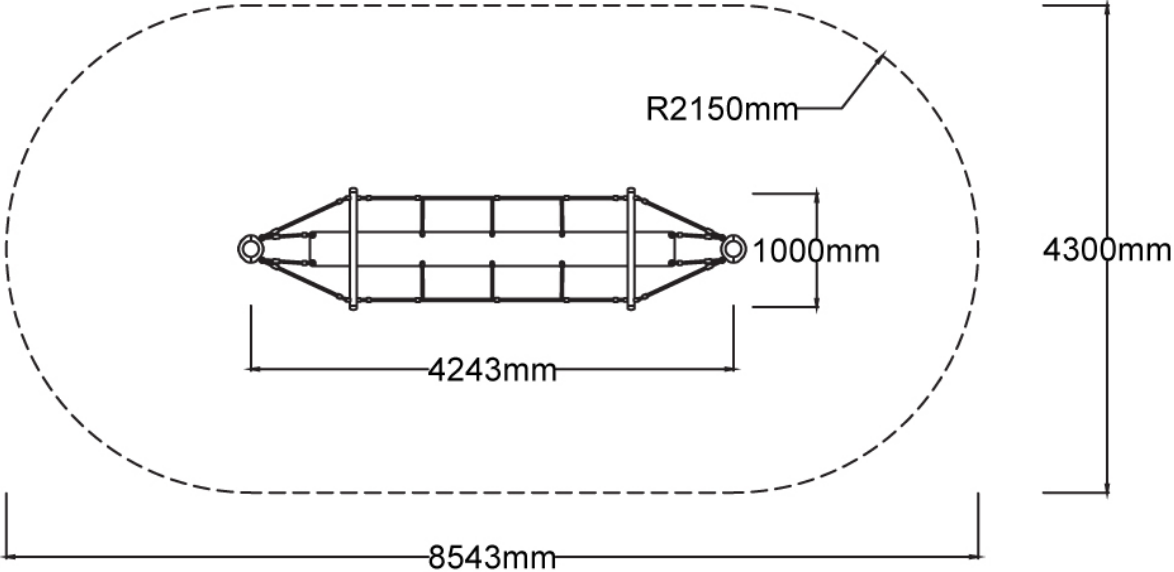

Users 1-9

Specifications

Max Height	2.5m
Fall Zone Area	32.8m ²
Max Fall Height	2.3m
Equipment Size	1m(w) x 4.3m(l) x 2.5m(h)

Materials & Equipment

Structure	Powdercoated DuraGal
Dynamic	18mm steel reinforced rope, Rubber membrane
Static	Powdercoated aluminium clamps and caps

Colours

[Click here](#) to see our Rope and Powdercoat colours or consult colours with Kaebel Leisure.

Side Elevation

Top View

DOWNLOADS

For access to our DWG files and High Resolution Product images, please [Click here](#) to login or create an account.