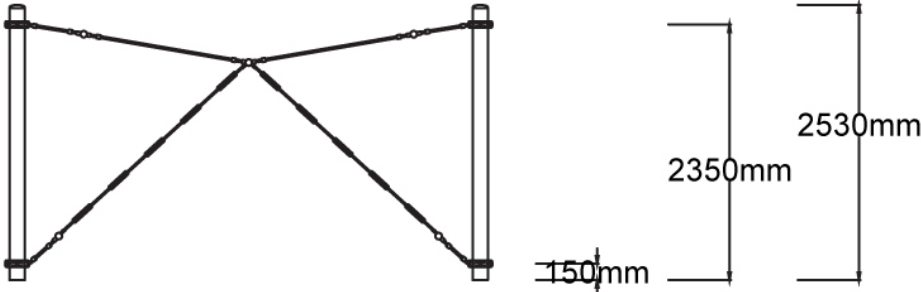

Side Elevation