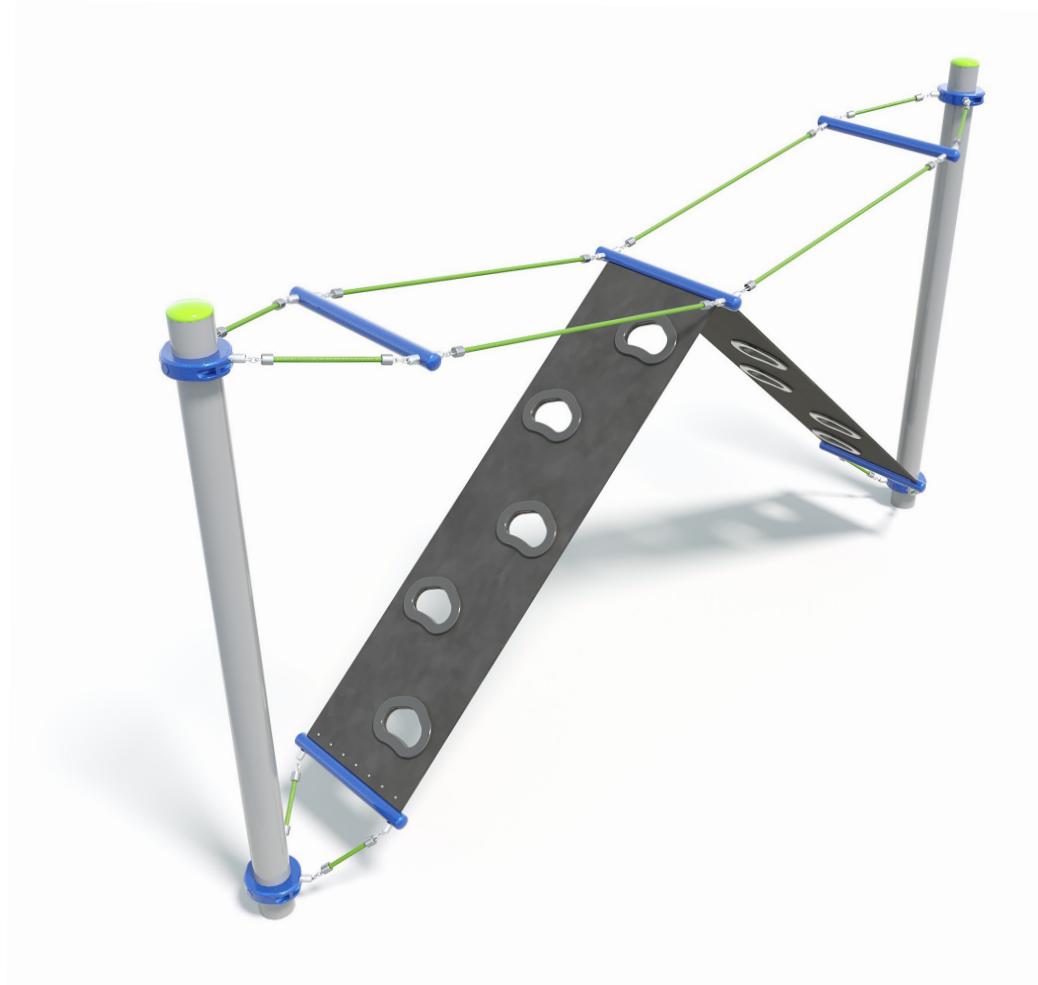

Users 1-7

Specifications

Max Height	2.5m
Fall Zone Area	33.9m ²
Max Fall Height	2.4m
Equipment Size	0.7m(w) x 4.3m(l) x 2.5m(h)

Materials & Equipment

Structure	Powdercoated DuraGal
Dynamic	18mm steel reinforced rope, Rubber membrane
Static	Powdercoated aluminium clamps and caps, HDPE handles

Colours

[Click here](#) to see our Rope and Powdercoat colours or consult colours with Kaebel Leisure.

Side Elevation

Top View

DOWNLOADS

For access to our DWG files and High Resolution Product images, please [Click here](#) to login or create an account.