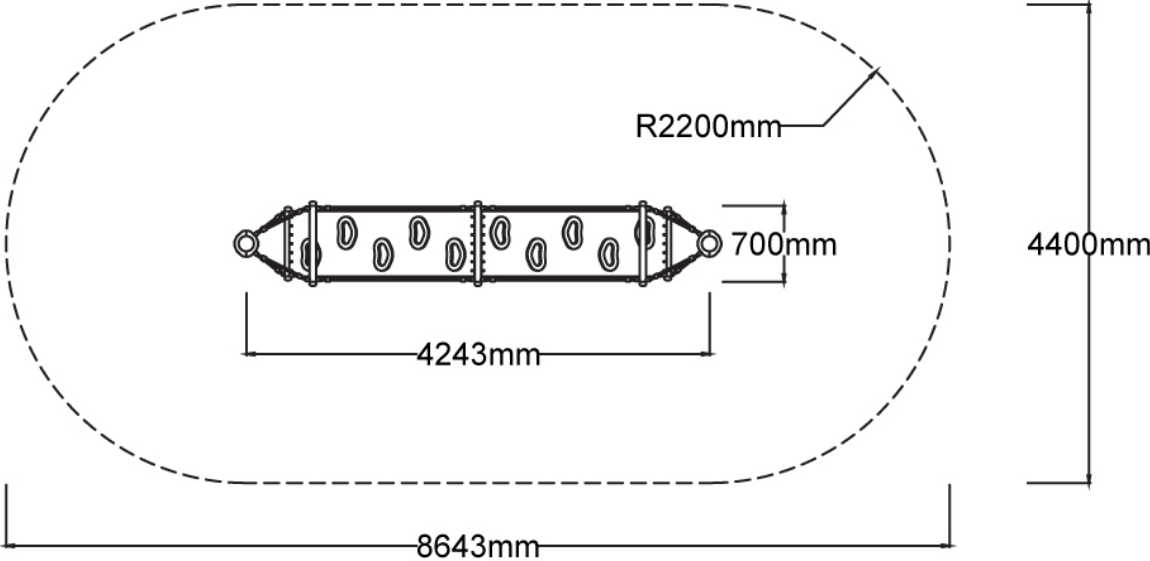

Users 1-7

Specifications

Max Height	2.5m
Fall Zone Area	33.9m ²
Max Fall Height	2.4m
Equipment Size	0.7m(w) x 4.3m(l) x 2.5m(h)

Materials & Equipment

Structure	Powdercoated DuraGal
Dynamic	18mm steel reinforced rope, Rubber membrane
Static	Powdercoated aluminium clamps and caps, HDPE handles

Colours

[Click here](#) to see our Rope and Powdercoat colours or consult colours with Kaebel Leisure.

Side Elevation

Top View

DOWNLOADS

For access to our DWG files and High Resolution Product images, please [Click here](#) to login or create an account.