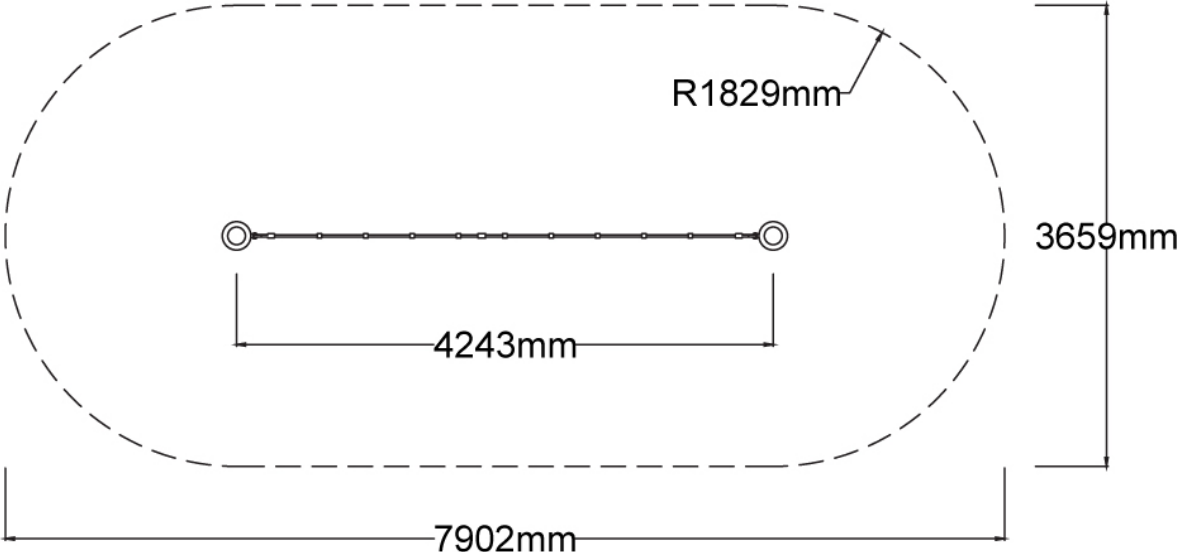

Users 1-10

Specifications

| | |
|-----------------|---------------------------|
| Max Height | 2m |
| Fall Zone Area | 26.3m ² |
| Max Fall Height | 1.8m |
| Equipment Size | 0.3m(w) x 4.3m(l) x 2m(h) |

Side Elevation

Top View

DOWNLOADS

For access to our DWG files and High Resolution Product images, please [Click here](#) to login or create an account.