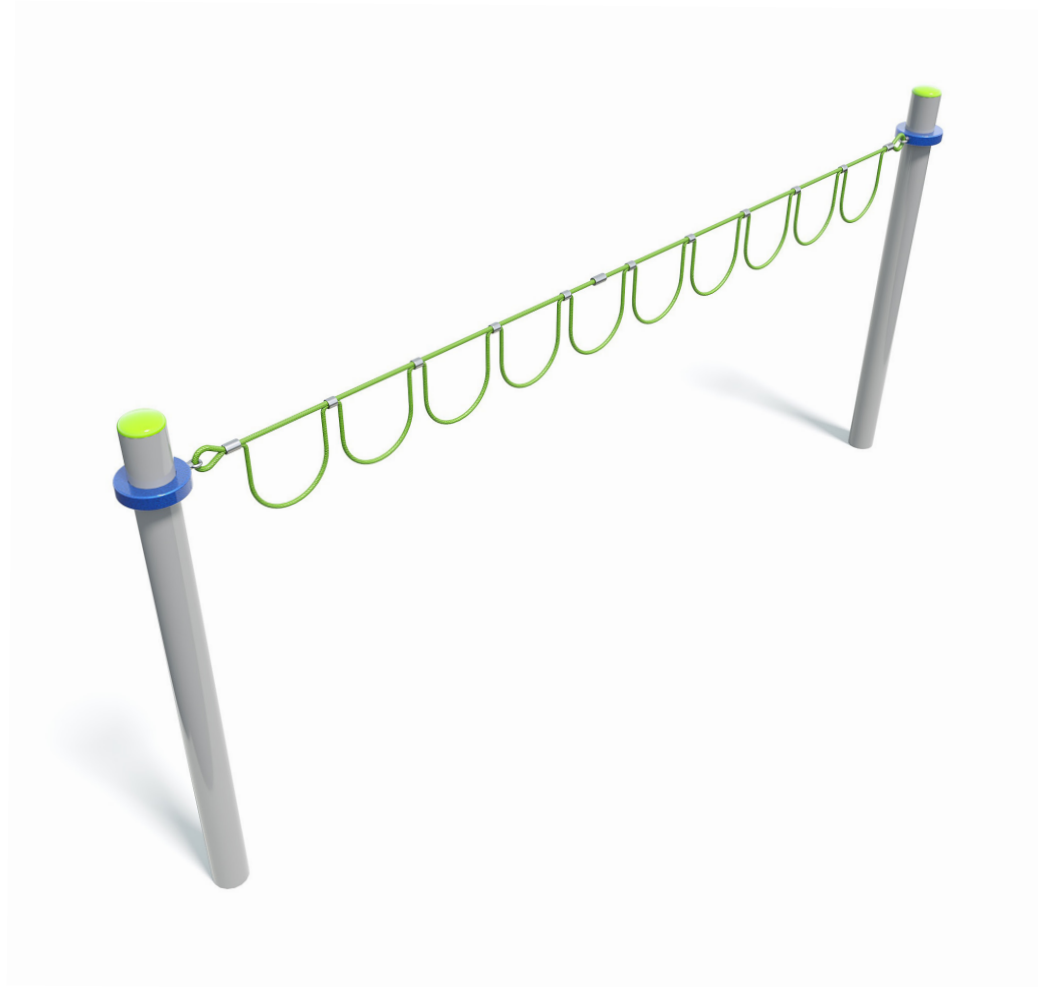

Users 1-10

Specifications

| | |
|-----------------|---------------------------|
| Max Height | 2m |
| Fall Zone Area | 26.3m ² |
| Max Fall Height | 1.8m |
| Equipment Size | 0.3m(w) x 4.3m(l) x 2m(h) |

Materials & Equipment

| | |
|-----------|--|
| Structure | Powdercoated DuraGal |
| Dynamic | 18mm steel reinforced rope |
| Static | Powdercoated aluminium clamps and caps |

Colours

[Click here](#) to see our Rope and Powdercoat colours or consult colours with Kaebel Leisure.

Side Elevation

Top View

DOWNLOADS

For access to our DWG files and High Resolution Product images, please [Click here](#) to login or create an account.