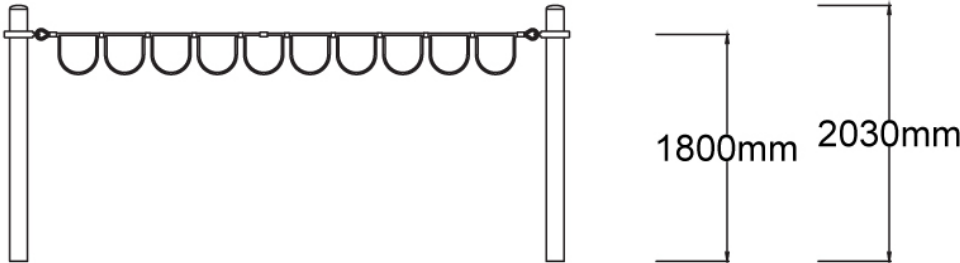

Side Elevation