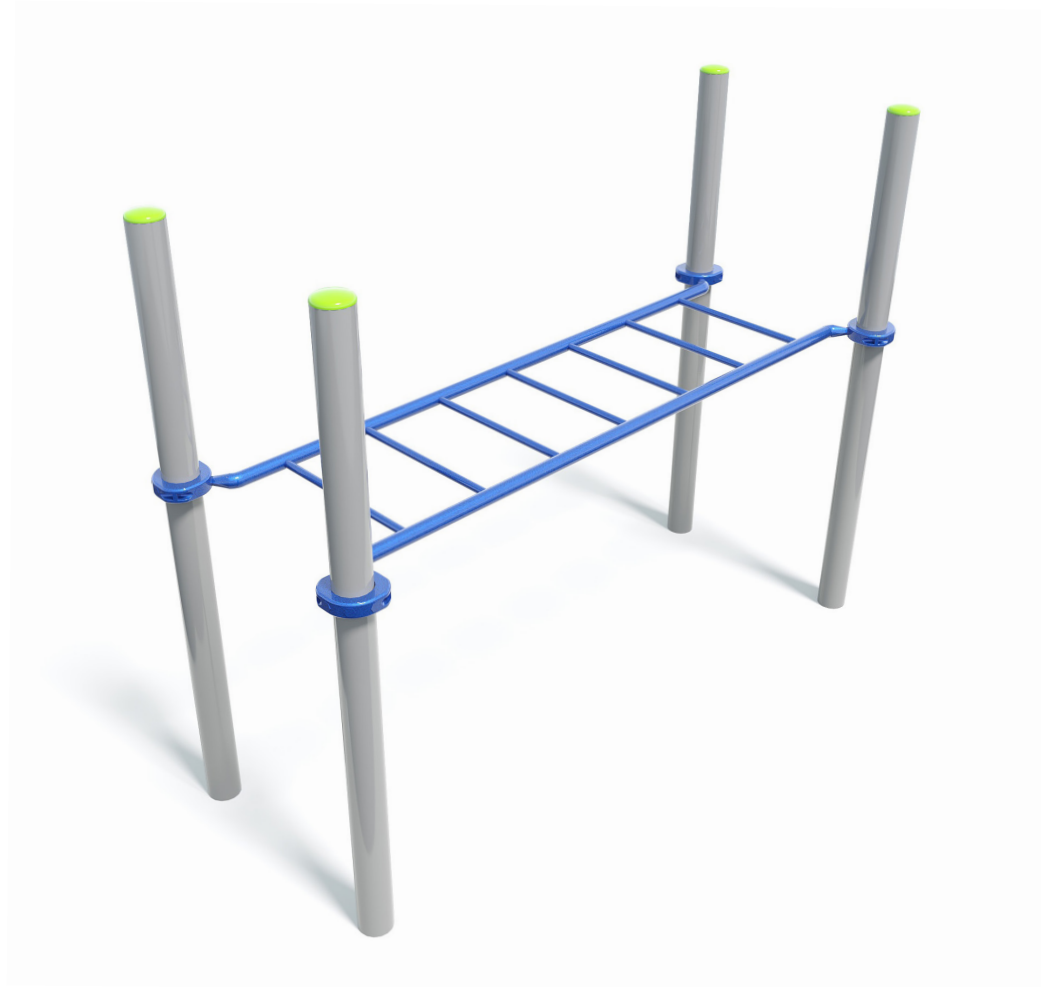

Users 1-3

Specifications

Max Height	2.5m
Fall Zone Area	27.8m ²
Max Fall Height	1.8m
Equipment Size	1m(w) x 3m(l) x 2m(h)

Materials & Equipment

Structure	Powdercoated DuraGal
Static	Powdercoated aluminium clamps and caps

Colours

[Click here](#) to see our Rope and Powdercoat colours or consult colours with Kaebel Leisure.

Side Elevation

Top View

DOWNLOADS

For access to our DWG files and High Resolution Product images, please [Click here](#) to login or create an account.