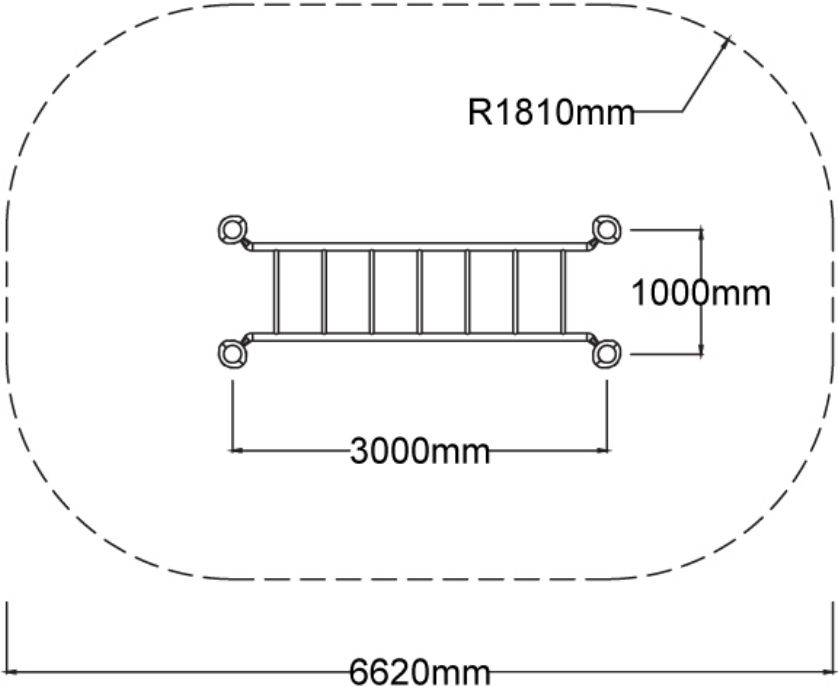

Users 1-3

Specifications

Max Height	2.5m
Fall Zone Area	27.8m ²
Max Fall Height	1.8m
Equipment Size	1m(w) x 3m(l) x 2m(h)

Materials & Equipment

Structure	Powdercoated DuraGal
Static	Powdercoated aluminium clamps and caps

Colours

[Click here](#) to see our Rope and Powdercoat colours or consult colours with Kaebel Leisure.

Side Elevation

Top View

DOWNLOADS

For access to our DWG files and High Resolution Product images, please [Click here](#) to login or create an account.