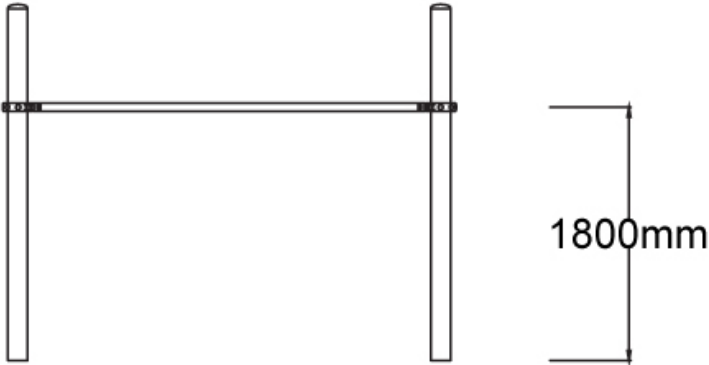

Side Elevation