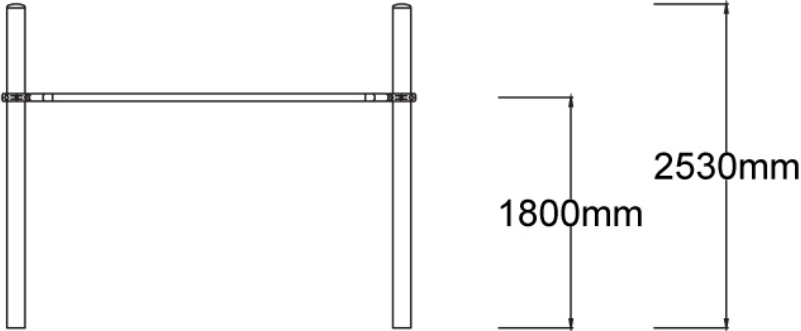

Side Elevation