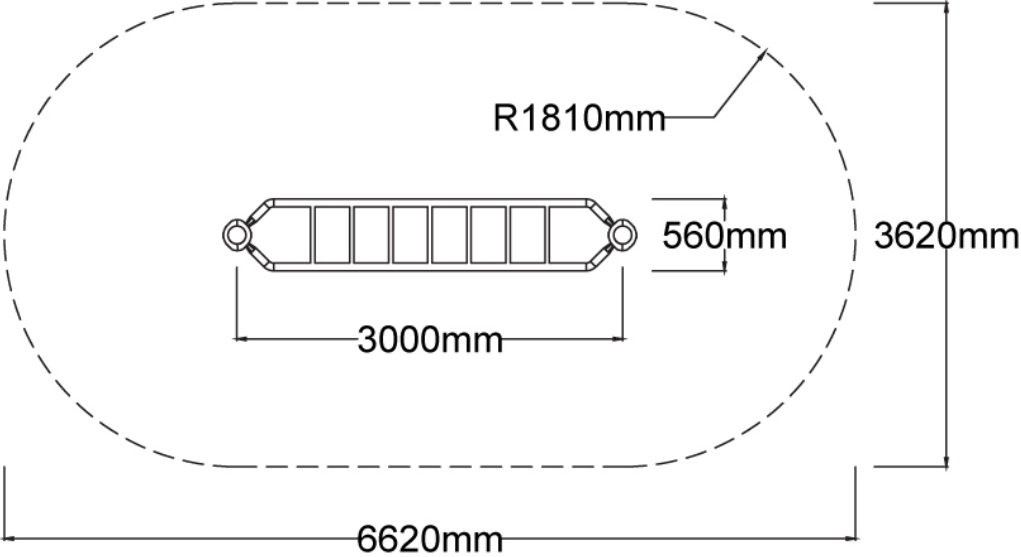

Top View

DOWNLOADS

For access to our DWG files and High Resolution Product images, please [Click here](#) to login or create an account.