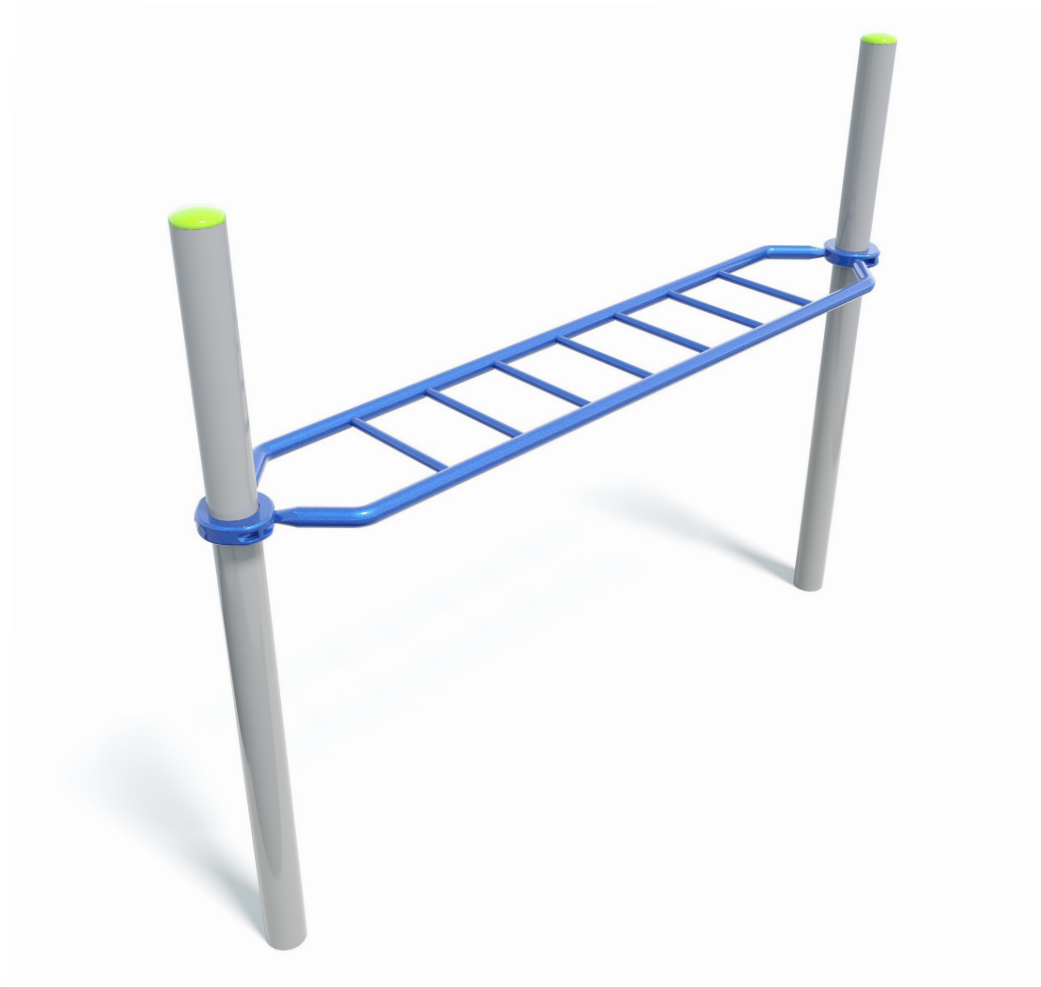

### Specifications

Max Height	2.5m
Fall Zone Area	21.2m <sup>2</sup>
Max Fall Height	1.8m
Equipment Size	0.6m(w) x 3m(l) x 2.5m(h)

### Materials & Equipment

Structure	Powdercoated DuraGal
Static	Powdercoated aluminium clamps and caps

### Side Elevation