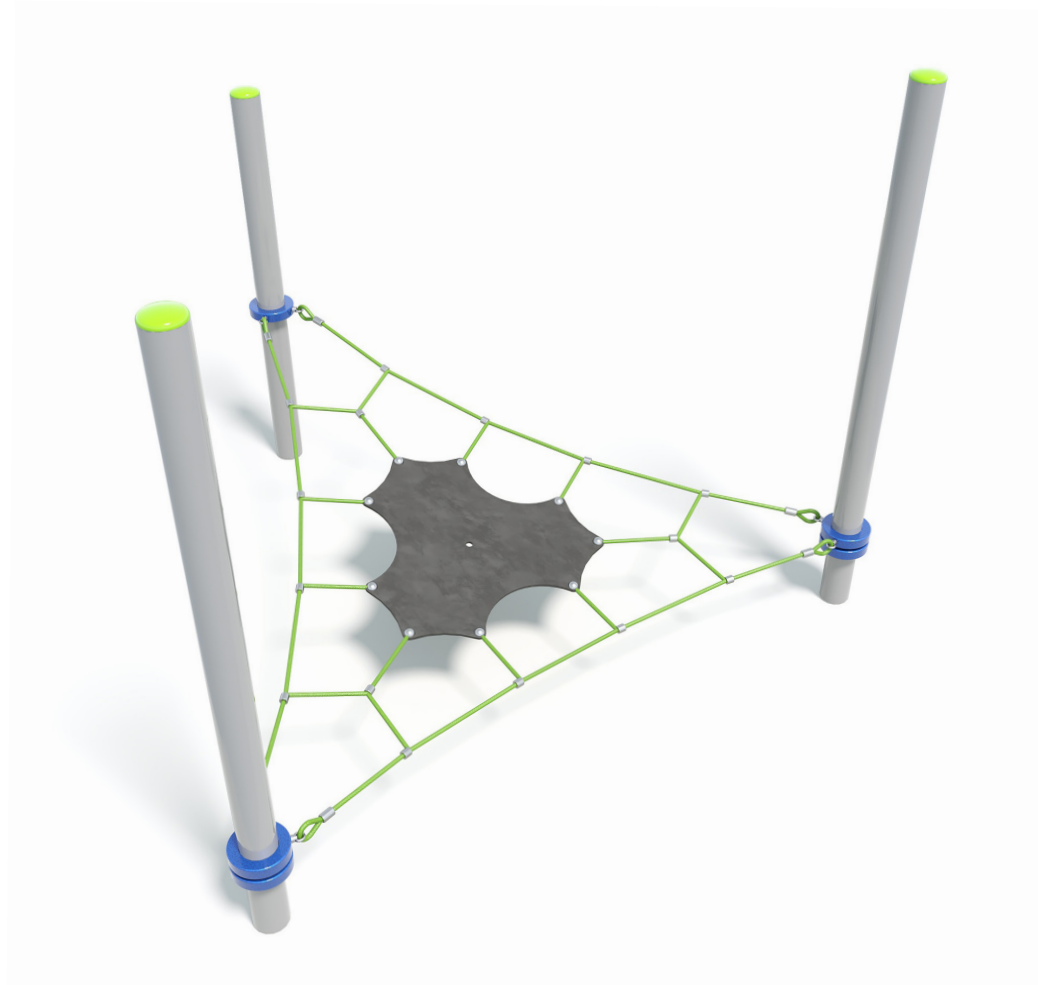

### Specifications

Max Height	2.5m
Fall Zone Area	26.6m <sup>2</sup>
Max Fall Height	0.9m
Equipment Size	3m(w) x 3m(l) x 2.5m(h)

### Materials & Equipment

Structure	Powdercoated DuraGal
Dynamic	18mm steel reinforced rope, Rubber membrane
Static	Powdercoated aluminium clamps and caps

### Colours

[Click here](#) to see our Rope and Powdercoat colours or consult colours with Kaebel Leisure.

Side Elevation

Top View

DOWNLOADS

For access to our DWG files and High Resolution Product images, please [Click here](#) to login or create an account.