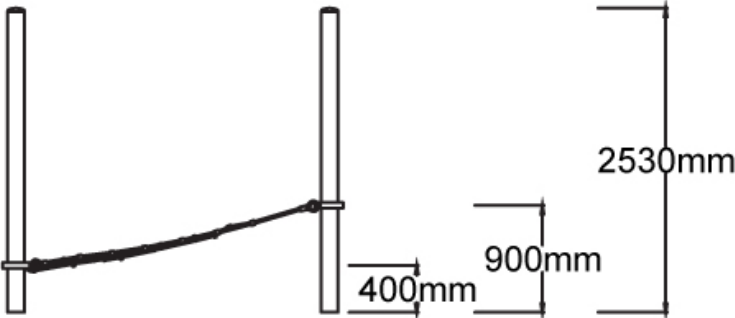

Side Elevation