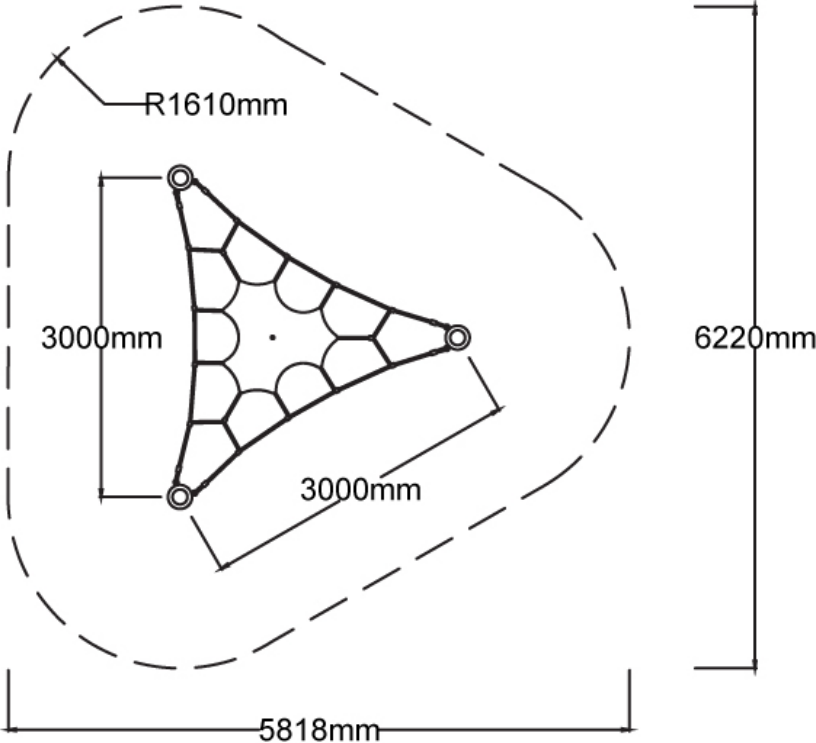

Top View

DOWNLOADS

For access to our DWG files and High Resolution Product images, please [Click here](#) to login or create an account.