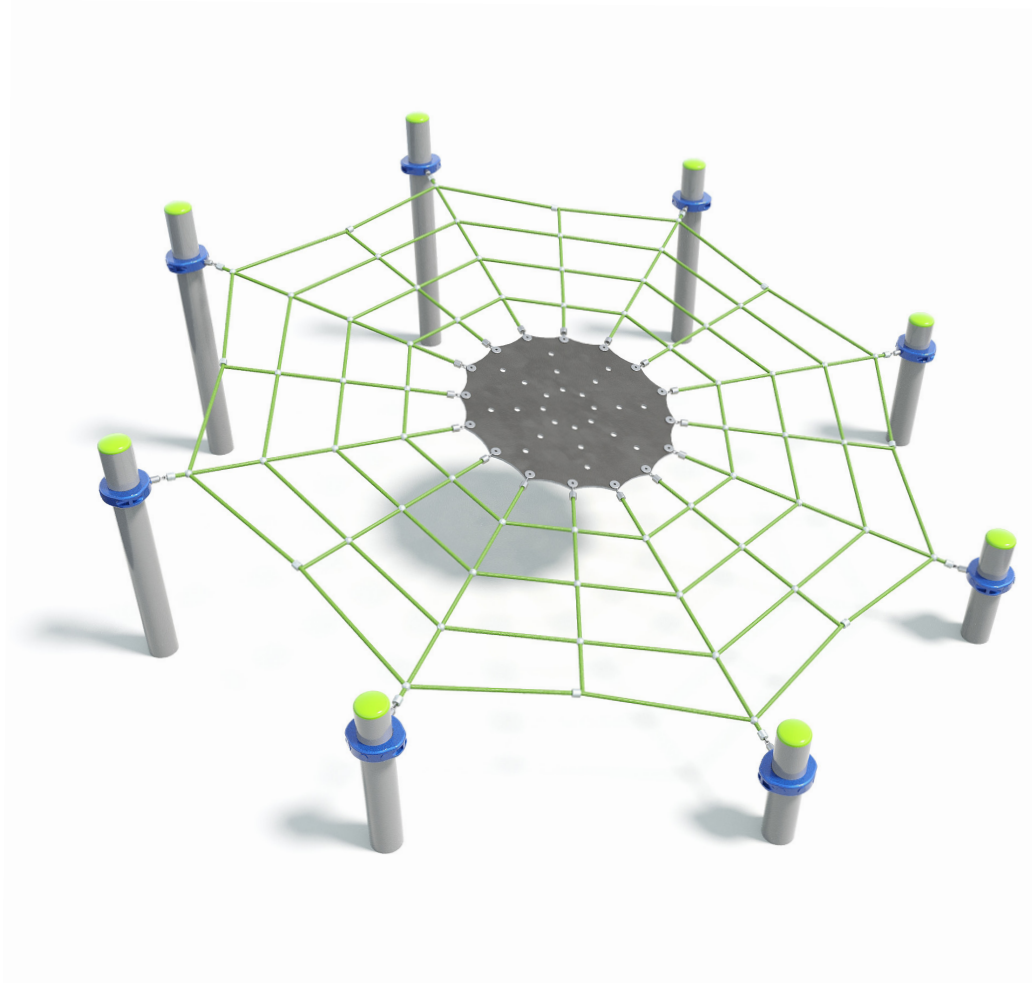

### Specifications

Max Height	1.6m
Fall Zone Area	41.6m <sup>2</sup>
Max Fall Height	1.3m
Equipment Size	4.3m(w) x 4m(l) x 1.6m(h)

### Materials & Equipment

Structure	Powdercoated DuraGal
Dynamic	18mm steel reinforced rope, Rubber membrane
Static	Powdercoated aluminium clamps and caps