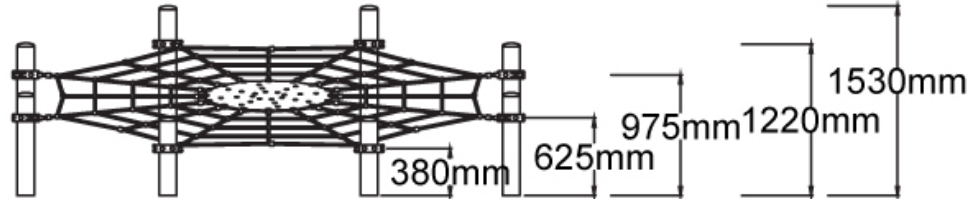

Side Elevation