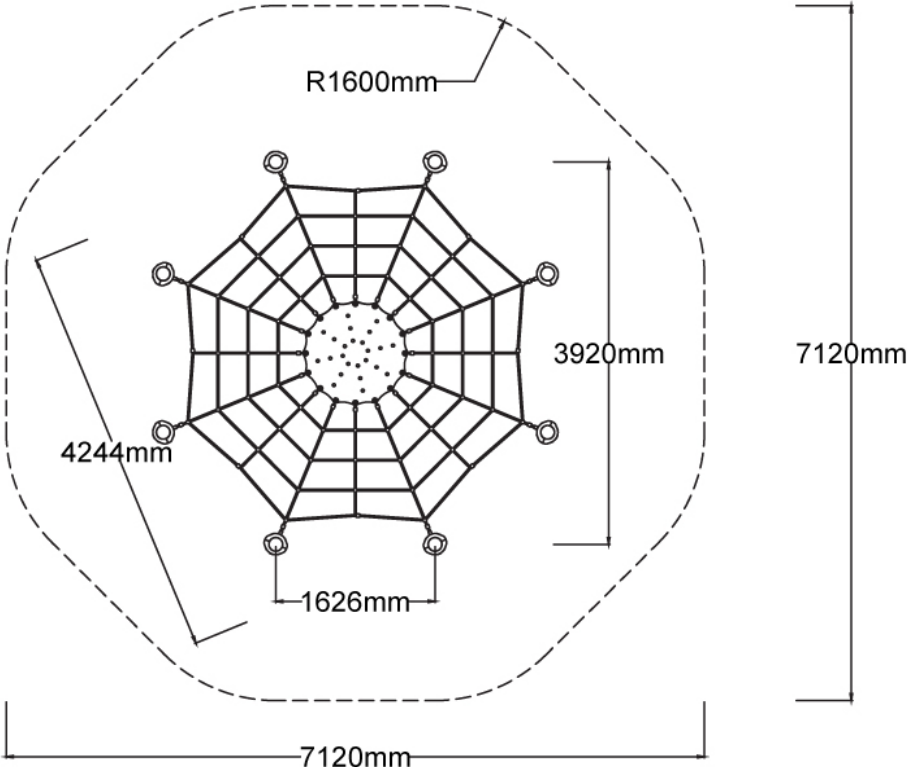

Top View

DOWNLOADS

For access to our DWG files and High Resolution Product images, please [Click here](#) to login or create an account.