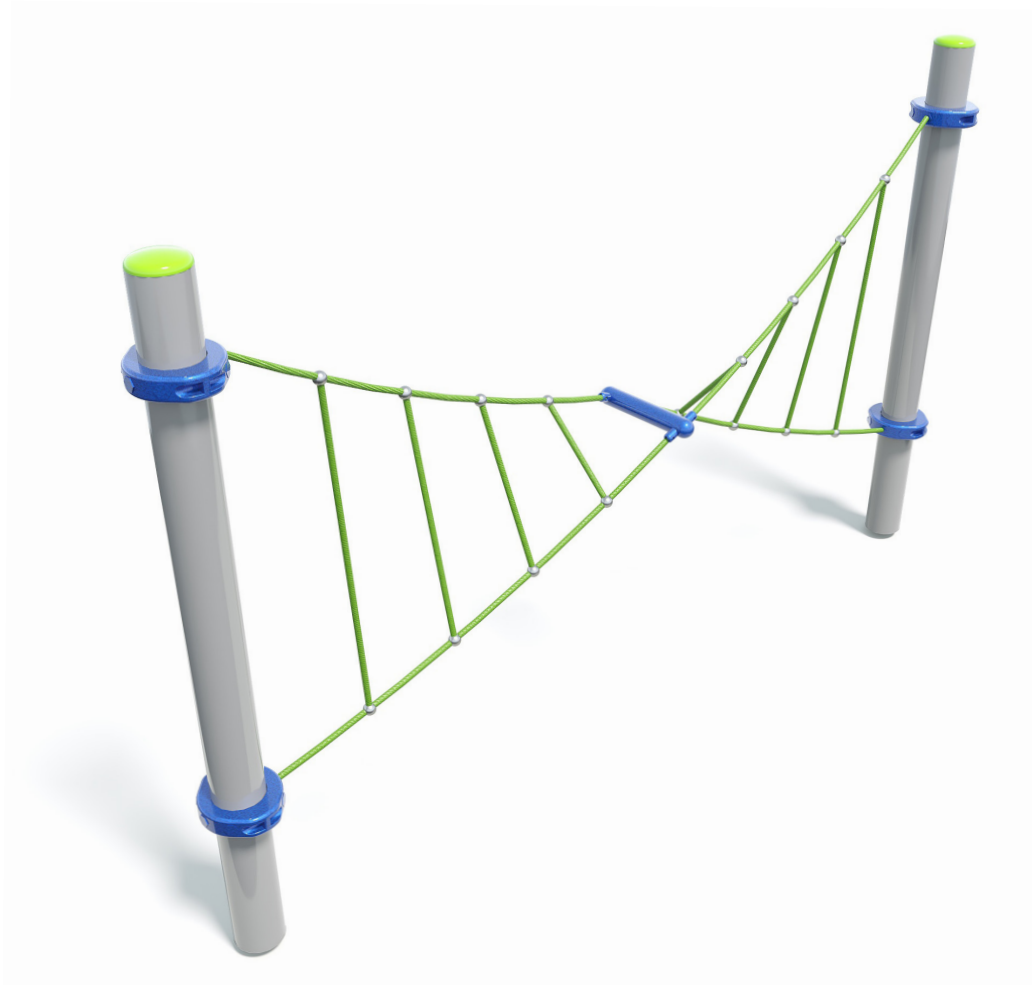

Users 1-7

Specifications

Max Height	2m
Fall Zone Area	20.8m ²
Max Fall Height	1.7m
Equipment Size	0.3m(w) x 3m(l) x 2m(h)

Materials & Equipment

Structure	Powdercoated DuraGal
Dynamic	18mm steel reinforced rope
Static	Powdercoated aluminium clamps and caps

Colours

[Click here](#) to see our Rope and Powdercoat colours or consult colours with Kaebel Leisure.

Side Elevation

Top View

DOWNLOADS

For access to our DWG files and High Resolution Product images, please [Click here](#) to login or create an account.