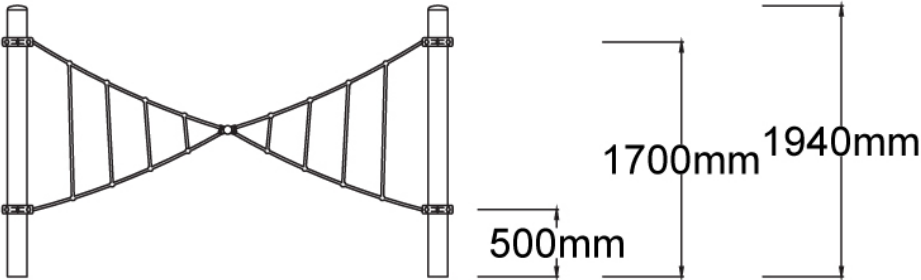

Side Elevation