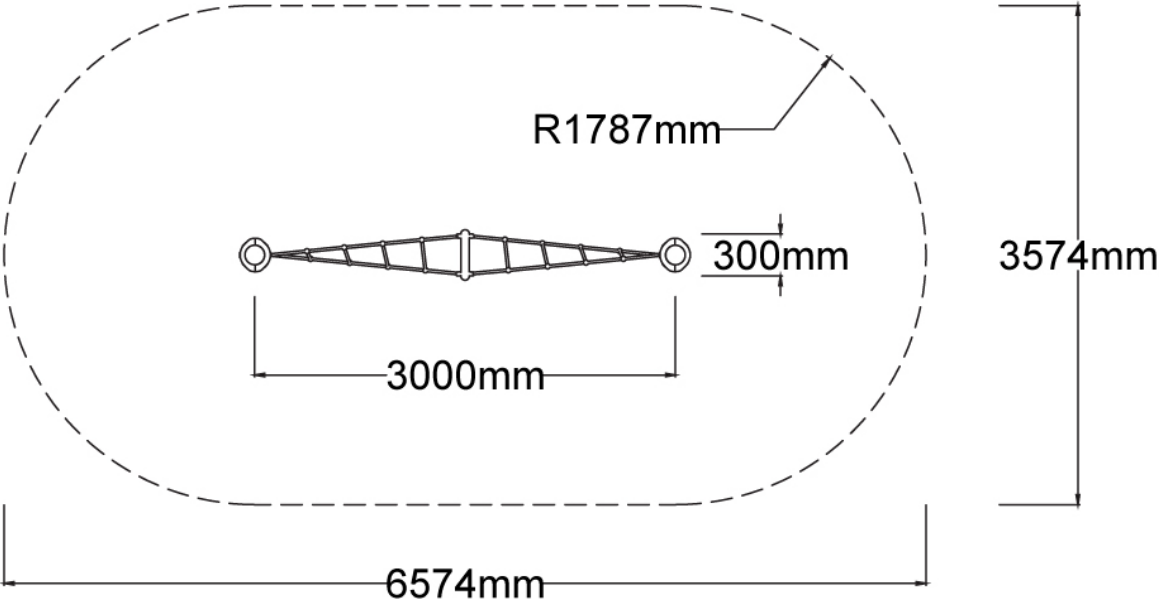

Users 1-7

Specifications

Max Height	2m
Fall Zone Area	20.8m ²
Max Fall Height	1.7m
Equipment Size	0.3m(w) x 3m(l) x 2m(h)

Materials & Equipment

Structure	Powdercoated DuraGal
Dynamic	18mm steel reinforced rope
Static	Powdercoated aluminium clamps and caps

Colours

[Click here](#) to see our Rope and Powdercoat colours or consult colours with Kaebel Leisure.

Side Elevation

Top View

DOWNLOADS

For access to our DWG files and High Resolution Product images, please [Click here](#) to login or create an account.