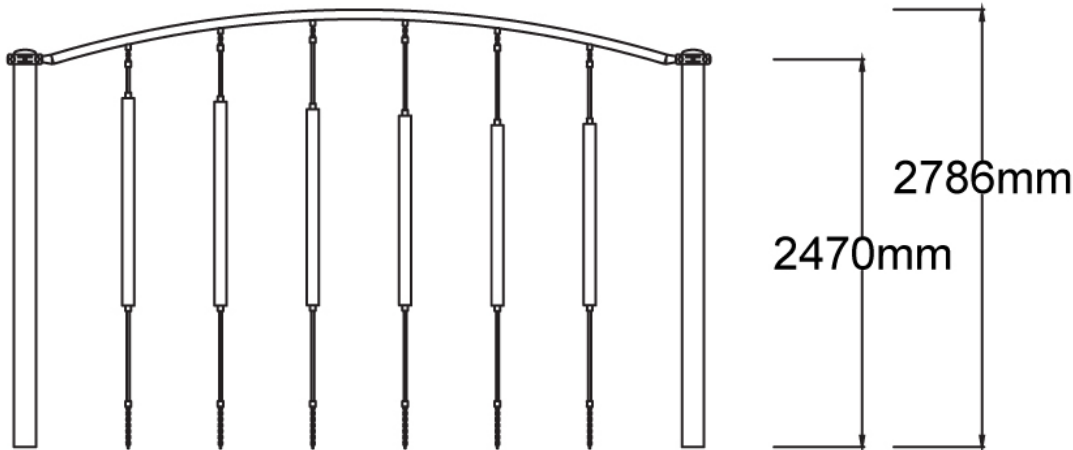

Users N/A

Specifications

Max Height	2.8m
Fall Zone Area	11.7m
Max Fall Height	N/A
Equipment Size	0.3m(w) x 4.3m(l) x 2.8m(h)

Materials & Equipment

Structure	Powdercoated DuraGal
Dynamic	18mm steel reinforced rope, Stainless steel chain
Static	Powdercoated aluminium clamps and caps

Colours

[Click here](#) to see our Rope and Powdercoat colours or consult colours with Kaebel Leisure.

Side Elevation

Top View

DOWNLOADS

For access to our DWG files and High Resolution Product images, please [Click here](#) to login or create an account.