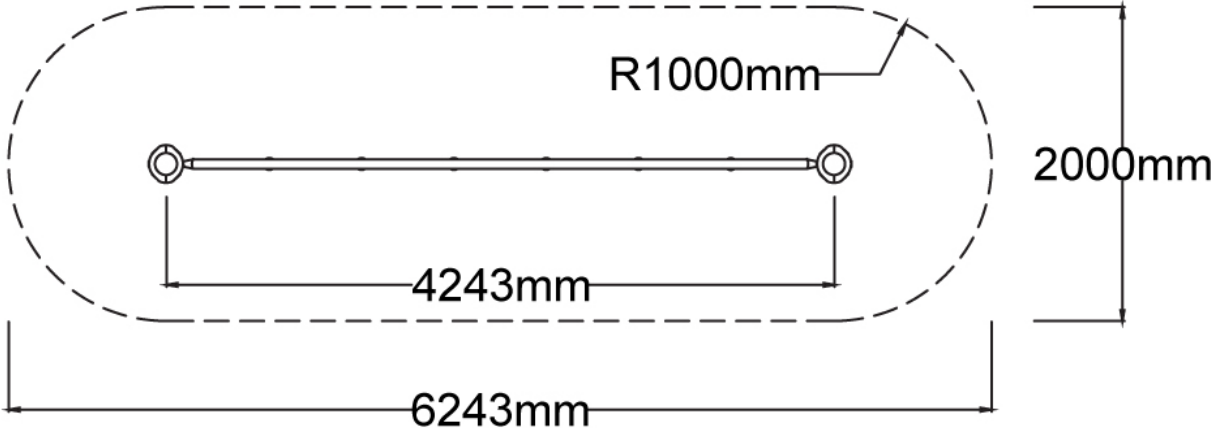

Top View

DOWNLOADS

For access to our DWG files and High Resolution Product images, please [Click here](#) to login or create an account.