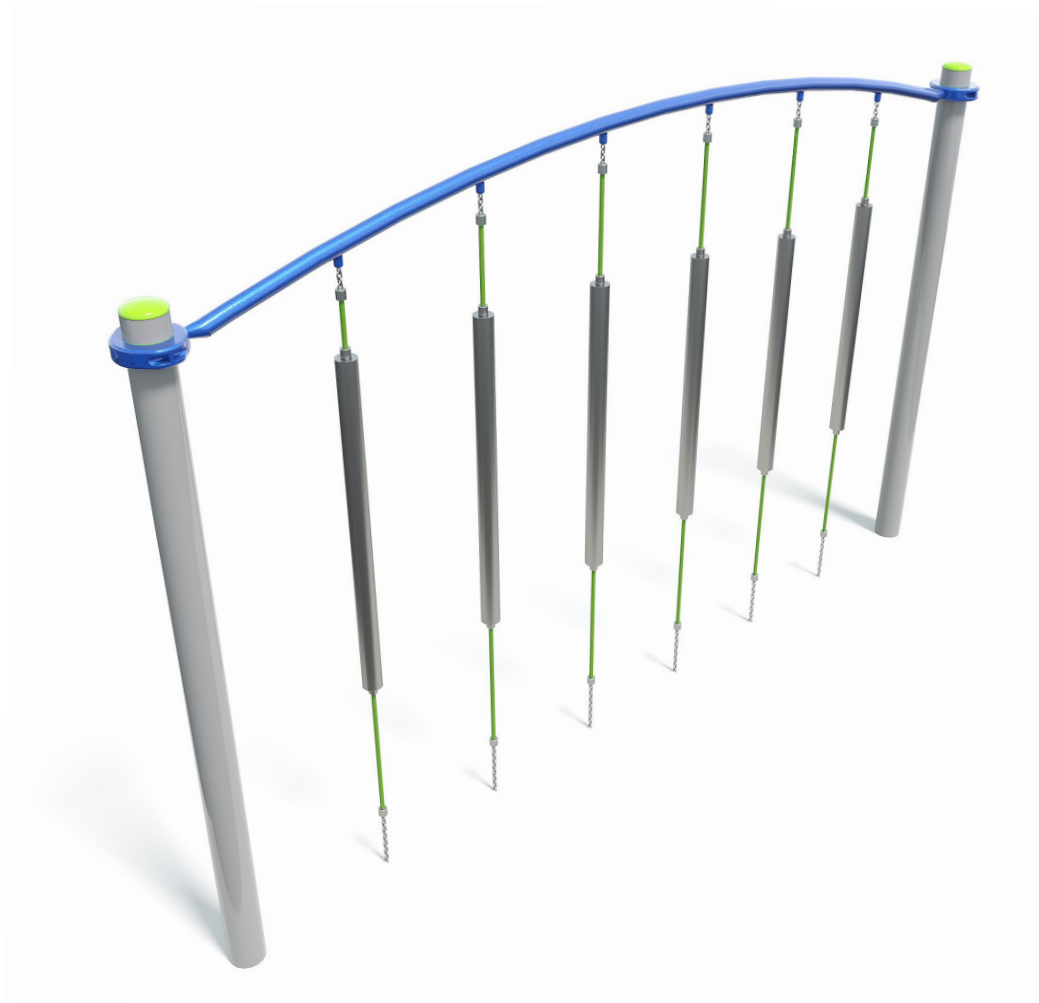

Users N/A

Specifications

Max Height	2.8m
Fall Zone Area	11.7m
Max Fall Height	N/A
Equipment Size	0.3m(w) x 4.3m(l) x 2.8m(h)

Materials & Equipment

Structure	Powdercoated DuraGal
Dynamic	18mm steel reinforced rope, Stainless steel chain
Static	Powdercoated aluminium clamps and caps

Colours

[Click here](#) to see our Rope and Powdercoat colours or consult colours with Kaebel Leisure.

Side Elevation

Top View

DOWNLOADS

For access to our DWG files and High Resolution Product images, please [Click here](#) to login or create an account.