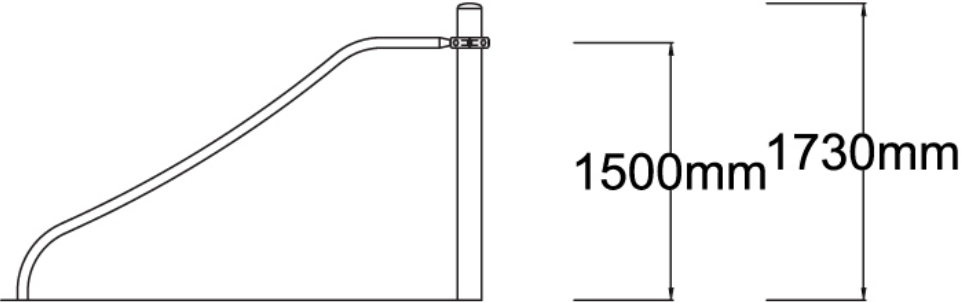

Side Elevation