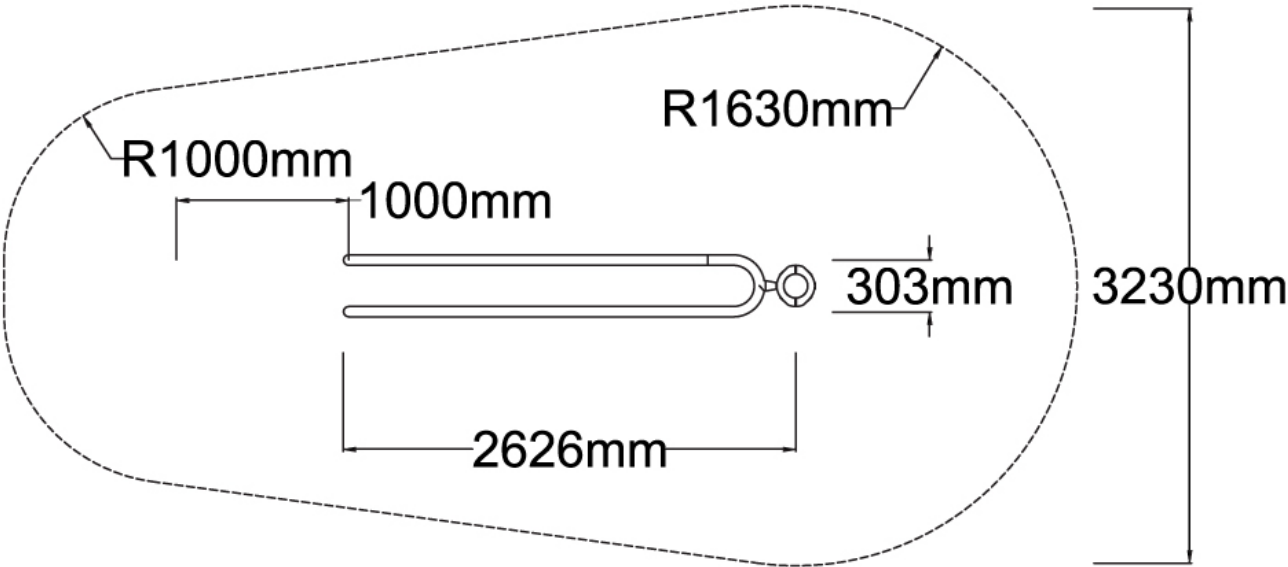

Users 1-8

Specifications

Max Height	1.8m
Fall Zone Area	15.3m ²
Max Fall Height	1.5m
Equipment Size	1m(w) x 2.5m(l) x 1.8m(h)

Materials & Equipment

Structure	Powdercoated DuraGal
Static	Powdercoated aluminium clamps and caps, Polished 316 stainless steel

Colours

[Click here](#) to see our Rope and Powdercoat colours or consult colours with Kaebel Leisure.

Side Elevation

Top View

DOWNLOADS

For access to our DWG files and High Resolution Product images, please [Click here](#) to login or create an account.