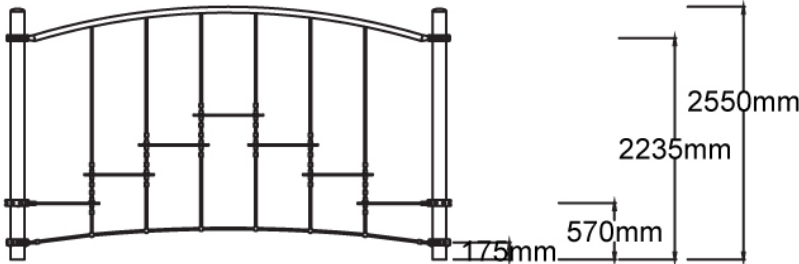

Side Elevation