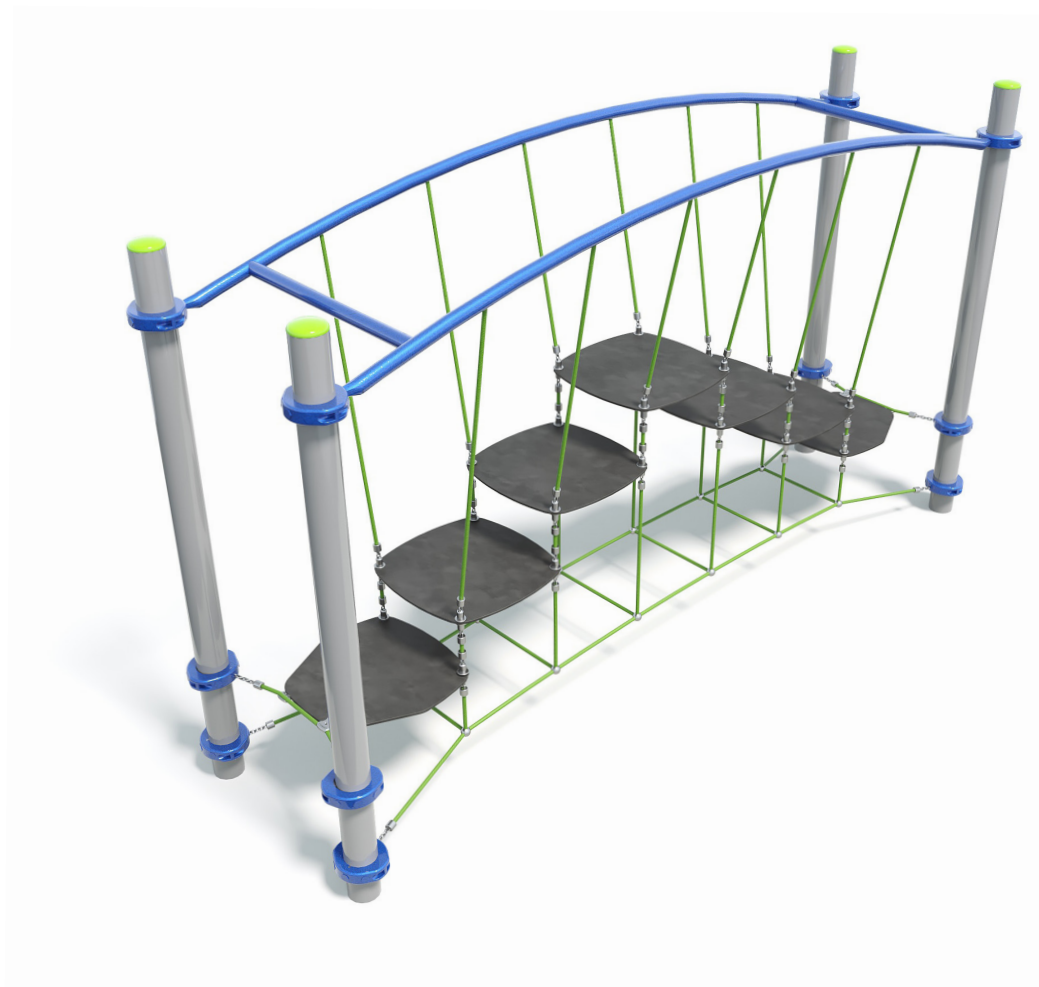

### Specifications

Max Height	2.6m
Fall Zone Area	41.3m <sup>2</sup>
Max Fall Height	2.6m
Equipment Size	1m(w) x 4.3m(l) x 2.5m(h)

### Materials & Equipment

Structure	Powdercoated DuraGal
Dynamic	18mm steel reinforced rope, Rubber membrane
Static	Powdercoated aluminium clamps and caps