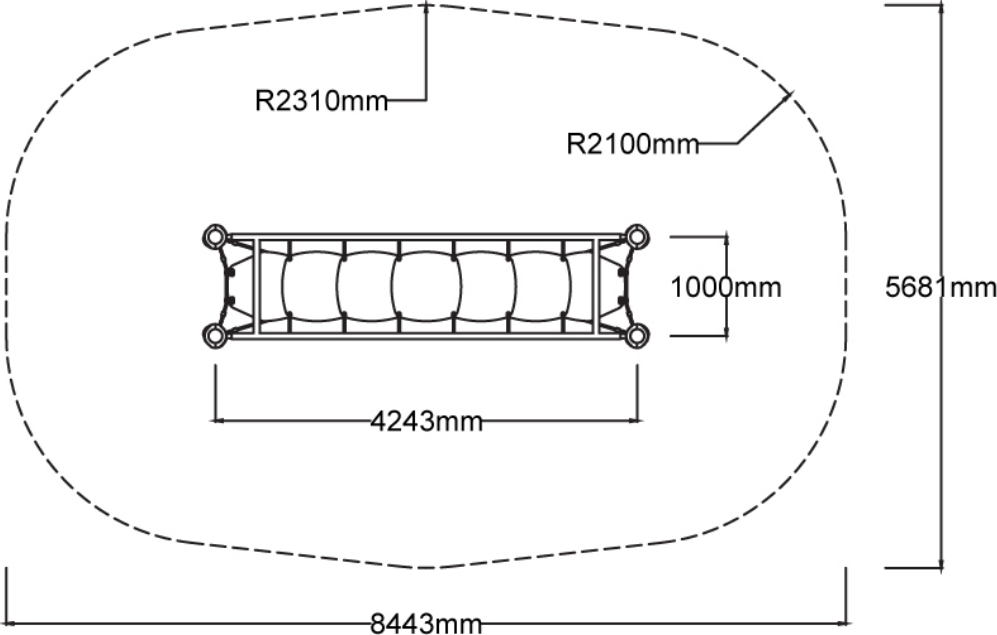

### Specifications

Max Height	2.6m
Fall Zone Area	41.3m <sup>2</sup>
Max Fall Height	2.6m
Equipment Size	1m(w) x 4.3m(l) x 2.5m(h)

### Materials & Equipment

Structure	Powdercoated DuraGal
Dynamic	18mm steel reinforced rope, Rubber membrane
Static	Powdercoated aluminium clamps and caps

### Colours

[Click here](#) to see our Rope and Powdercoat colours or consult colours with Kaebel Leisure.

Side Elevation

Top View

DOWNLOADS

For access to our DWG files and High Resolution Product images, please [Click here](#) to login or create an account.