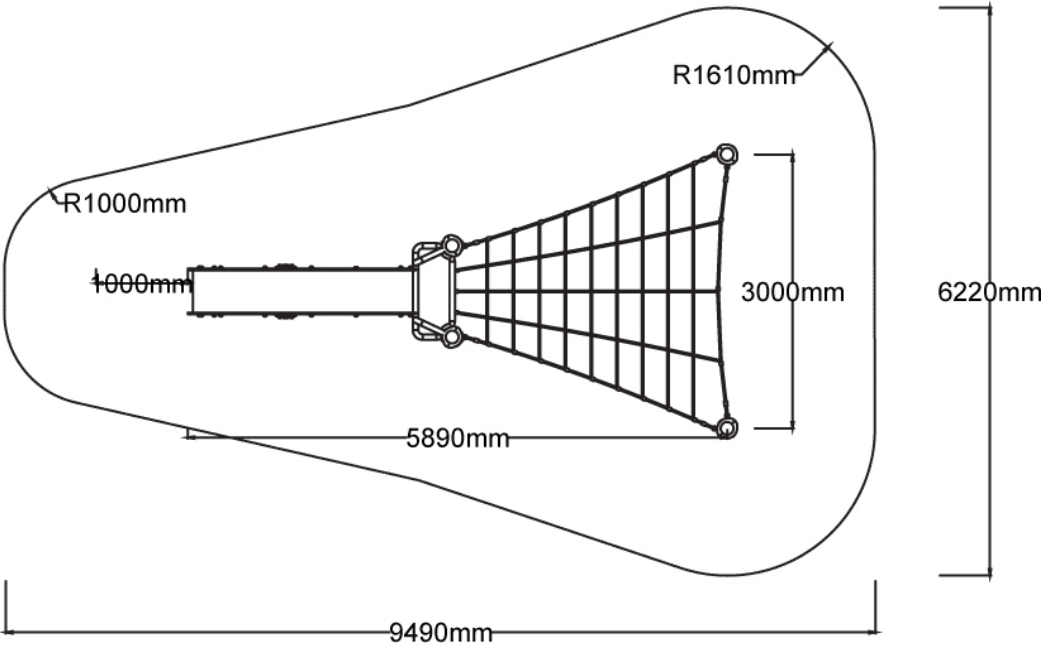

Top View

DOWNLOADS

For access to our DWG files and High Resolution Product images, please [Click here](#) to login or create an account.