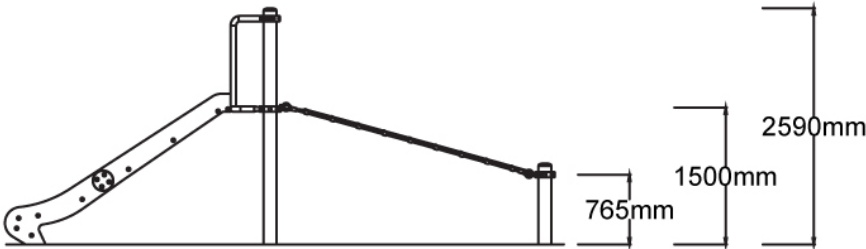

Side Elevation