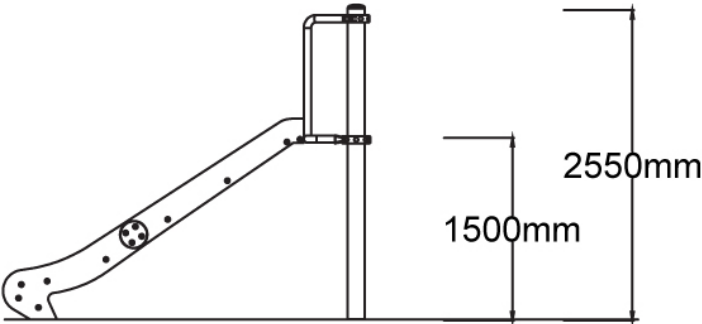

Side Elevation