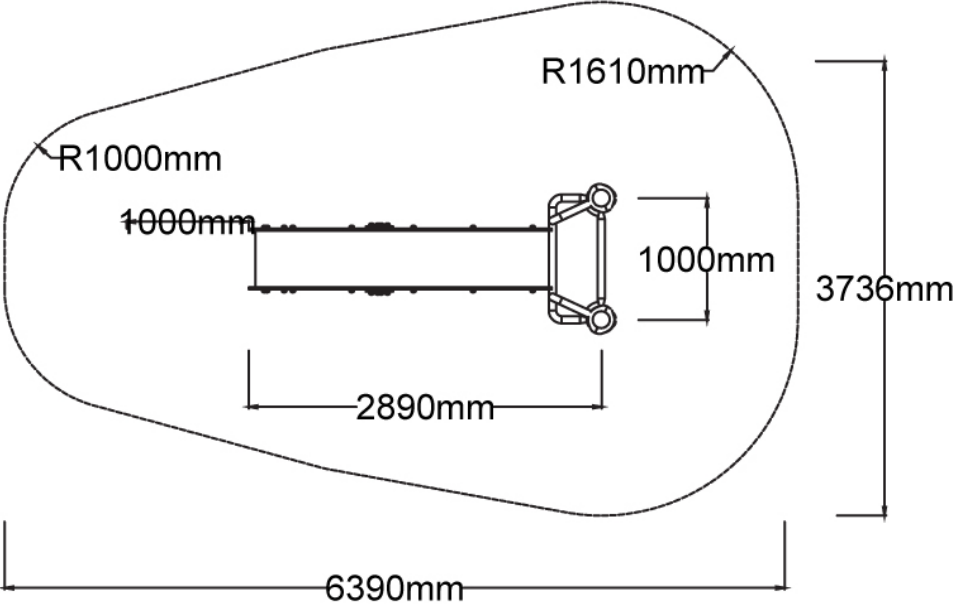

Users 1-5

Specifications

Max Height	2.6m
Fall Zone Area	21.4m ²
Max Fall Height	1.5m
Equipment Size	1m(w) x 2.9(l) x 2.6m(h)

Materials & Equipment

Structure	Powdercoated DuraGal
Dynamic	18mm steel reinforced rope
Static	Powdercoated aluminium clamps and caps, HDPE Panels

Colours

[Click here](#) to see our Rope and Powdercoat colours or consult colours with Kaebel Leisure.

Side Elevation

Top View

DOWNLOADS

For access to our DWG files and High Resolution Product images, please [Click here](#) to login or create an account.