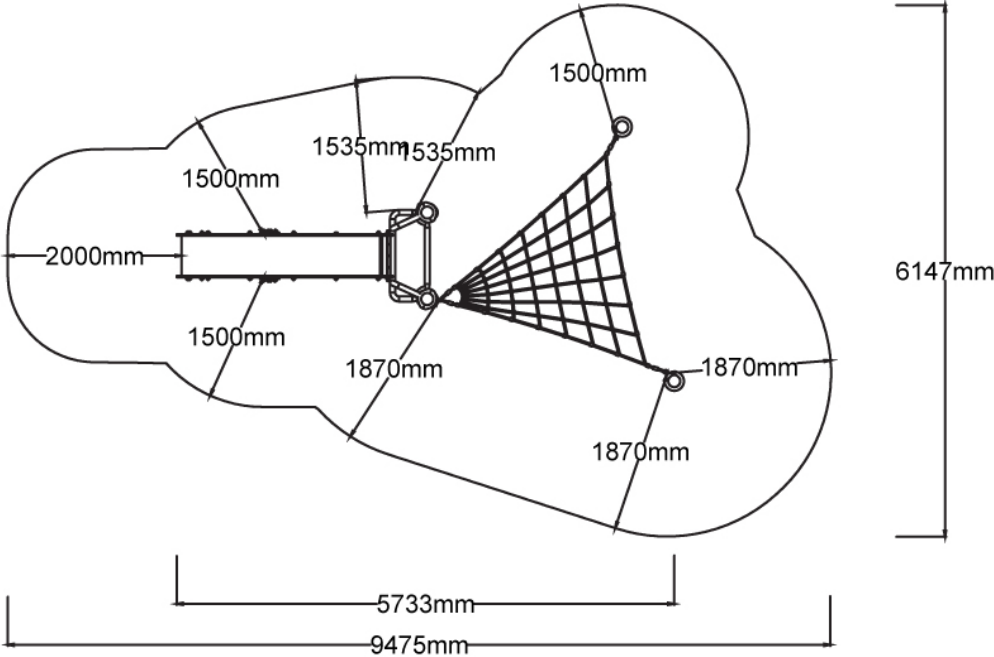

Users 1-12

Specifications

Max Height	2.5m
Fall Zone Area	43.8m ²
Max Fall Height	2.5m
Equipment Size	3m(w) x 5.8m(l) x 2.5m(h)

Materials & Equipment

Structure	Powdercoated DuraGal
Dynamic	18mm steel reinforced rope
Static	Powdercoated aluminium clamps and caps, HDPE Panels

Colours

[Click here](#) to see our Rope and Powdercoat colours or consult colours with Kaebel Leisure.

Side Elevation

Top View

DOWNLOADS

For access to our DWG files and High Resolution Product images, please [Click here](#) to login or create an account.