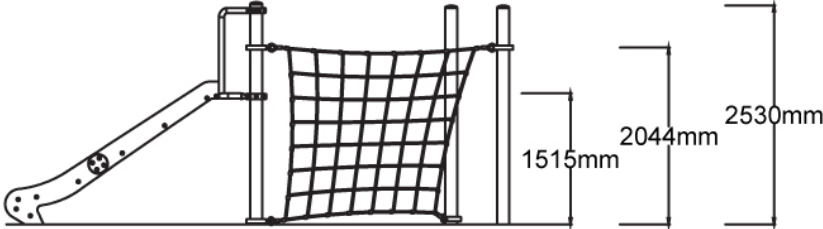

Side Elevation