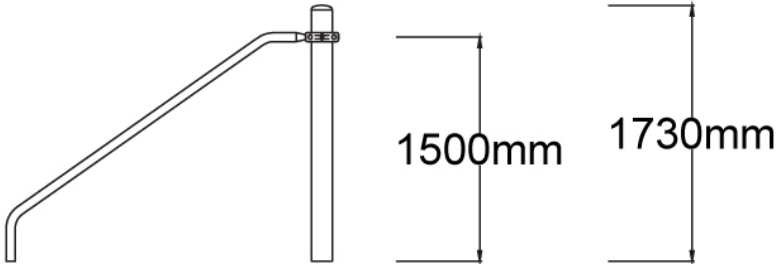

Side Elevation