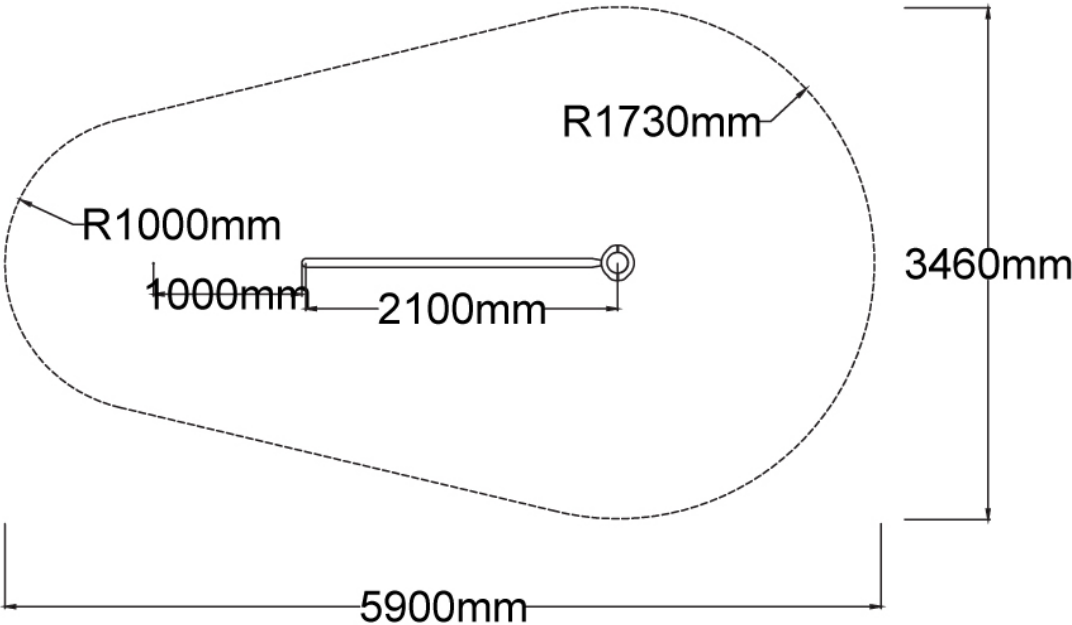

Users 1-4

Specifications

Max Height	1.8m
Fall Zone Area	13.1m ²
Max Fall Height	1.5m
Equipment Size	0.3m(w) x 2.1m(l) x 1.5m(h)

Materials & Equipment

Structure	Powdercoated DuraGal
Static	Powdercoated aluminium clamps and caps, Polished 316 stainless steel

Colours

[Click here](#) to see our Rope and Powdercoat colours or consult colours with Kaebel Leisure.

Side Elevation

Top View

DOWNLOADS

For access to our DWG files and High Resolution Product images, please [Click here](#) to login or create an account.