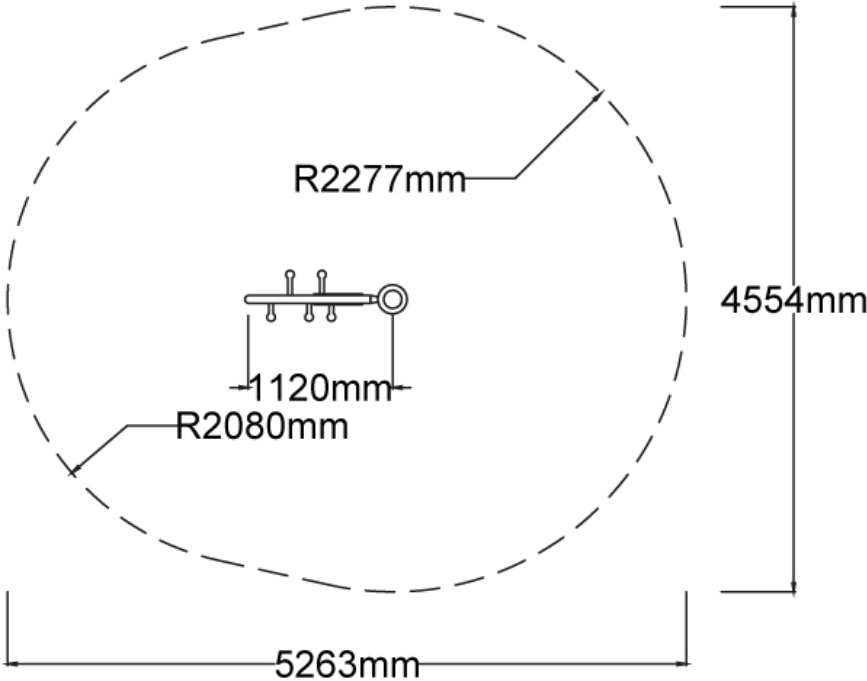

Top View

DOWNLOADS

For access to our DWG files and High Resolution Product images, please [Click here](#) to login or create an account.