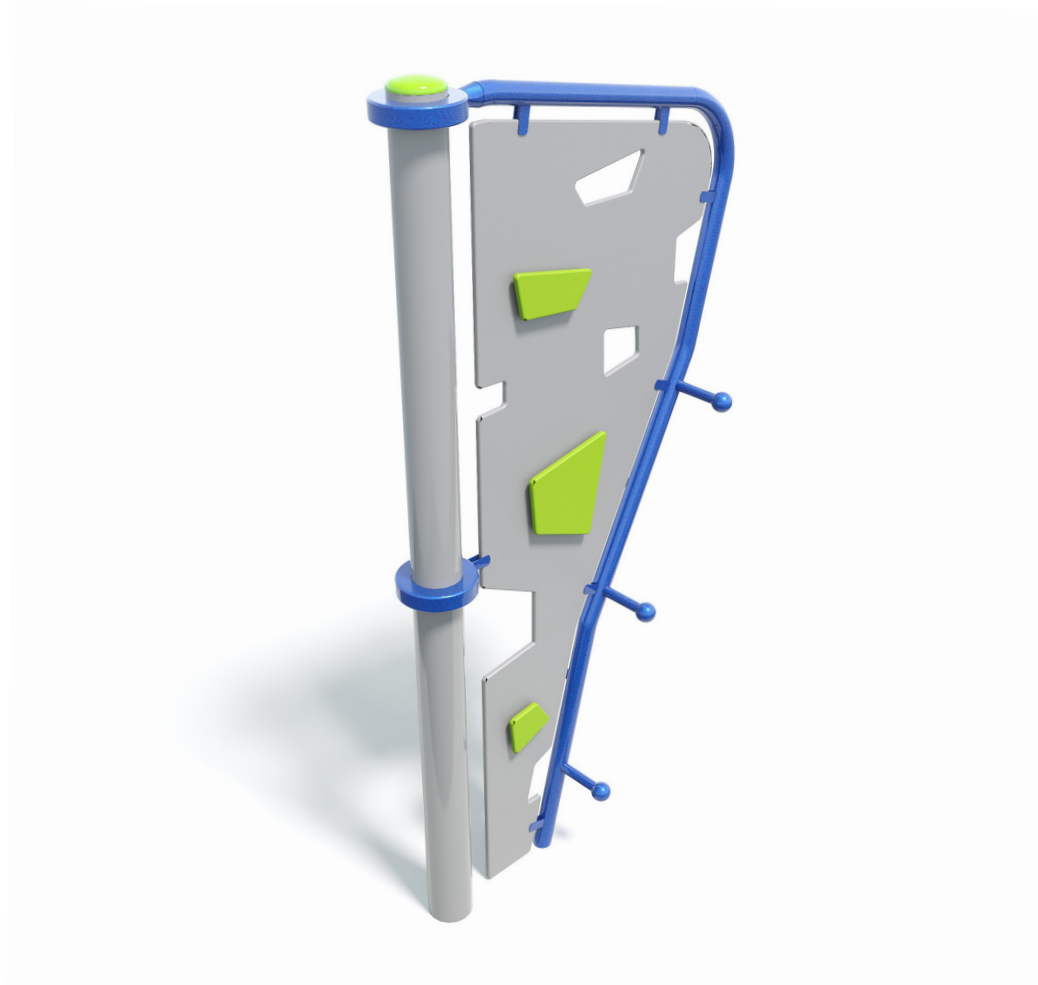

### Specifications

Max Height	2.6m
Fall Zone Area	19m <sup>2</sup>
Max Fall Height	2.6m
Equipment Size	0.4m(w) x 1.2m (l) x 2.6m(h)

### Materials & Equipment

Structure	Powdercoated DuraGal
Static	Powdercoated aluminium clamps and caps, HDPE panel, HDPE handles