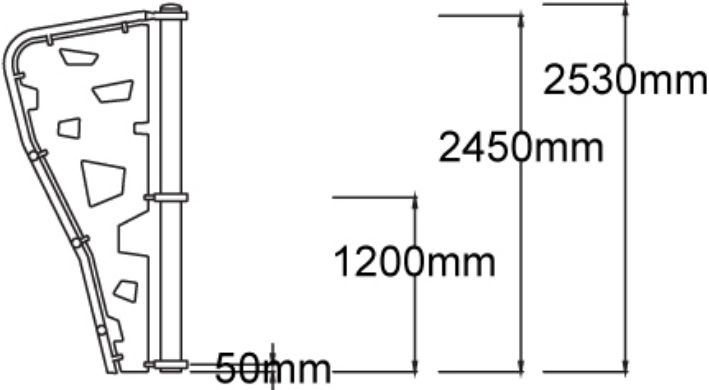

Side Elevation