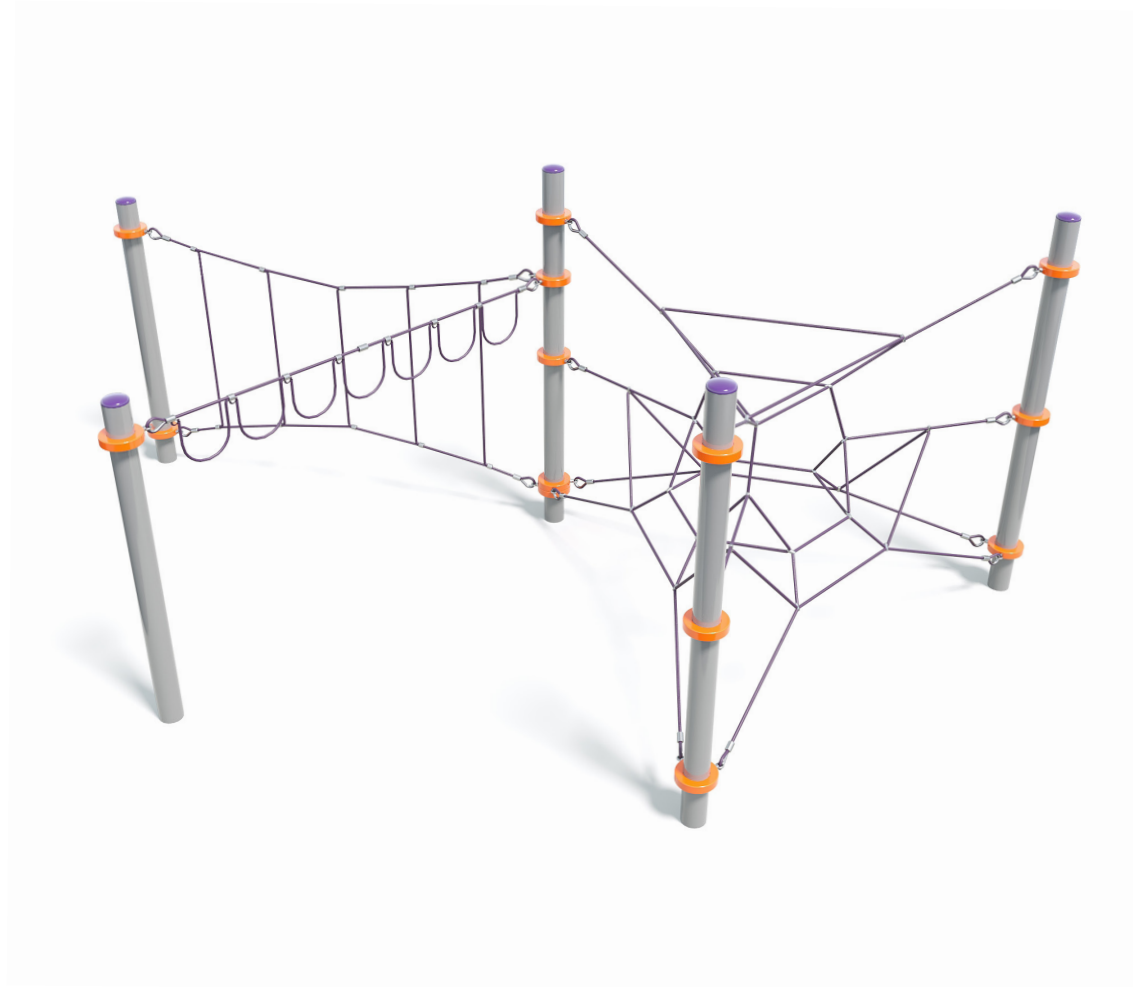

### Specifications

Max Height	2.5m
Fall Zone Area	52.2m <sup>2</sup>
Max Fall Height	2.5m
Equipment Size	5.2m(w) x 4.5m(l) x 2.5m(h)

### Materials & Equipment

Structure	Powdercoated DuraGal
Dynamic	18mm steel reinforced rope
Static	Powdercoated aluminium clamps and caps
Component	1x Tricell, 1x Wiggle Walk, 1x Overhead Loop Climber 3.0m