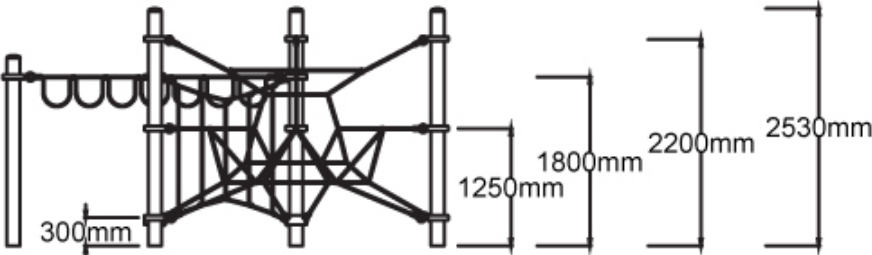

Side Elevation