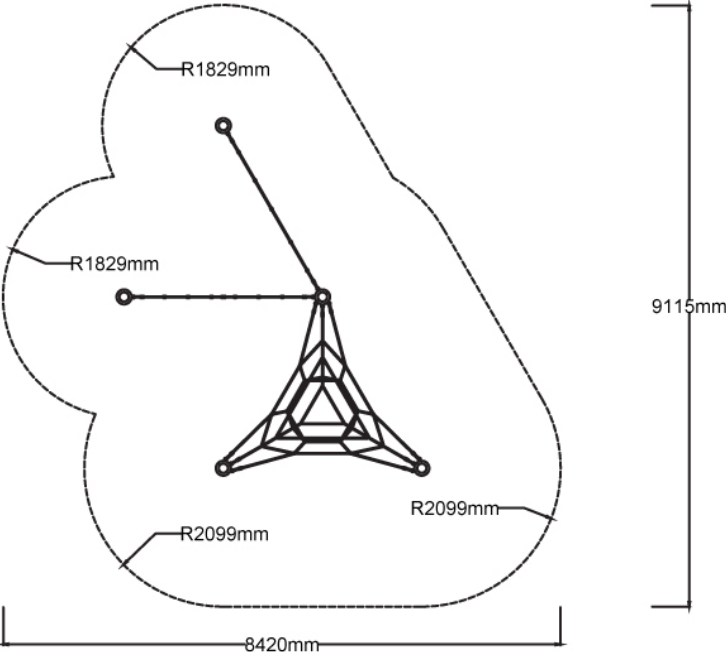

Top View

DOWNLOADS

For access to our DWG files and High Resolution Product images, please [Click here](#) to login or create an account.