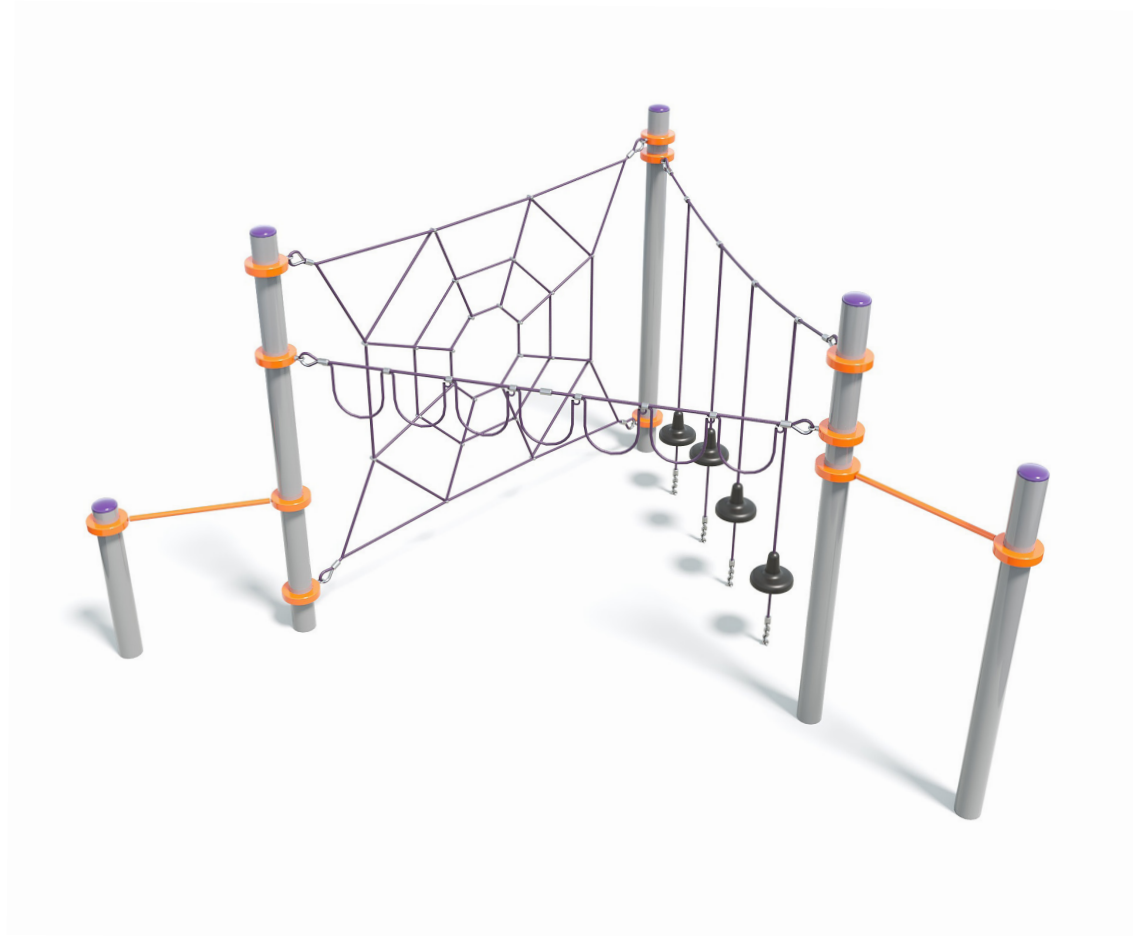

Users 1-28

Specifications

Max Height	2.5m
Fall Zone Area	41.3m ²
Max Fall Height	2.5m
Equipment Size	4m(w) x 3.4m(l) x 2.5m(h)

Materials & Equipment

Structure	Powdercoated DuraGal
Dynamic	18mm steel reinforced rope, Rubber pommels
Static	Powdercoated aluminium clamps and caps
Component	1x Overhead Loop climber 3.0m, 1x Pommel Crossing, 1x Spider Web, 1x Pull Up, 1x Tumble Turn

Colours

[Click here](#) to see our Rope and Powdercoat colours or consult colours with Kaebel Leisure.

Side Elevation

Top View

DOWNLOADS

For access to our DWG files and High Resolution Product images, please [Click here](#) to login or create an account.