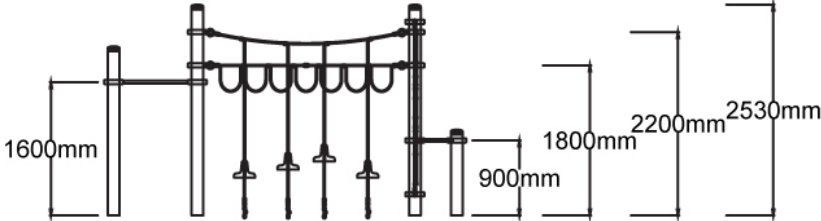

Users 1-28

Specifications

Max Height	2.5m
Fall Zone Area	41.3m ²
Max Fall Height	2.5m
Equipment Size	4m(w) x 3.4m(l) x 2.5m(h)

Materials & Equipment

Structure	Powdercoated DuraGal
Dynamic	18mm steel reinforced rope, Rubber pommels
Static	Powdercoated aluminium clamps and caps
Component	1x Overhead Loop climber 3.0m, 1x Pommel Crossing, 1x Spider Web, 1x Pull Up, 1x Tumble Turn

Colours

[Click here](#) to see our Rope and Powdercoat colours or consult colours with Kaebel Leisure.

Side Elevation

Top View

DOWNLOADS

For access to our DWG files and High Resolution Product images, please [Click here](#) to login or create an account.