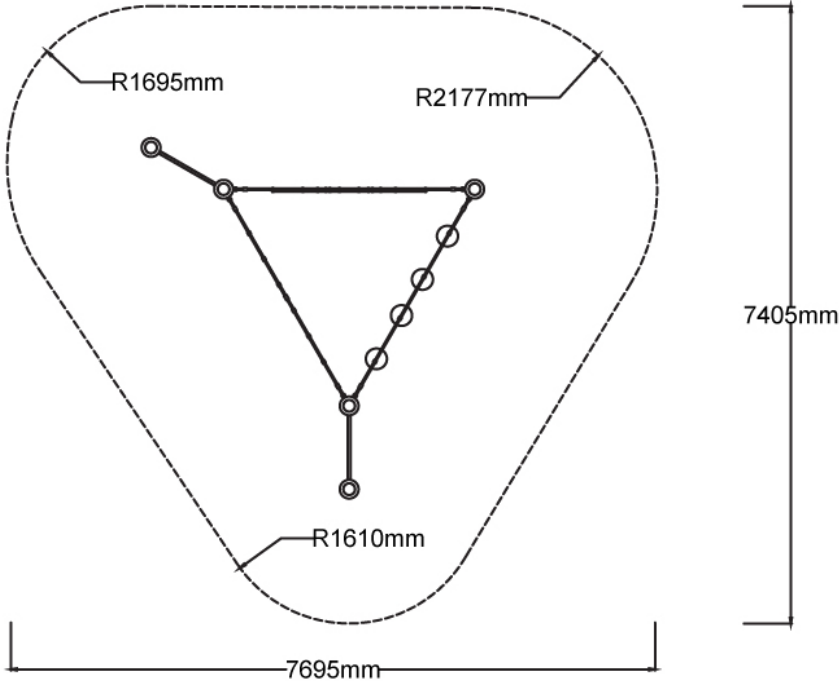

Users 1-28

Specifications

Max Height	2.5m
Fall Zone Area	41.3m ²
Max Fall Height	2.5m
Equipment Size	4m(w) x 3.4m(l) x 2.5m(h)

Materials & Equipment

Structure	Powdercoated DuraGal
Dynamic	18mm steel reinforced rope, Rubber pommels
Static	Powdercoated aluminium clamps and caps
Component	1x Overhead Loop climber 3.0m, 1x Pommel Crossing, 1x Spider Web, 1x Pull Up, 1x Tumble Turn

Colours

[Click here](#) to see our Rope and Powdercoat colours or consult colours with Kaebel Leisure.

Side Elevation

Top View

DOWNLOADS

For access to our DWG files and High Resolution Product images, please [Click here](#) to login or create an account.