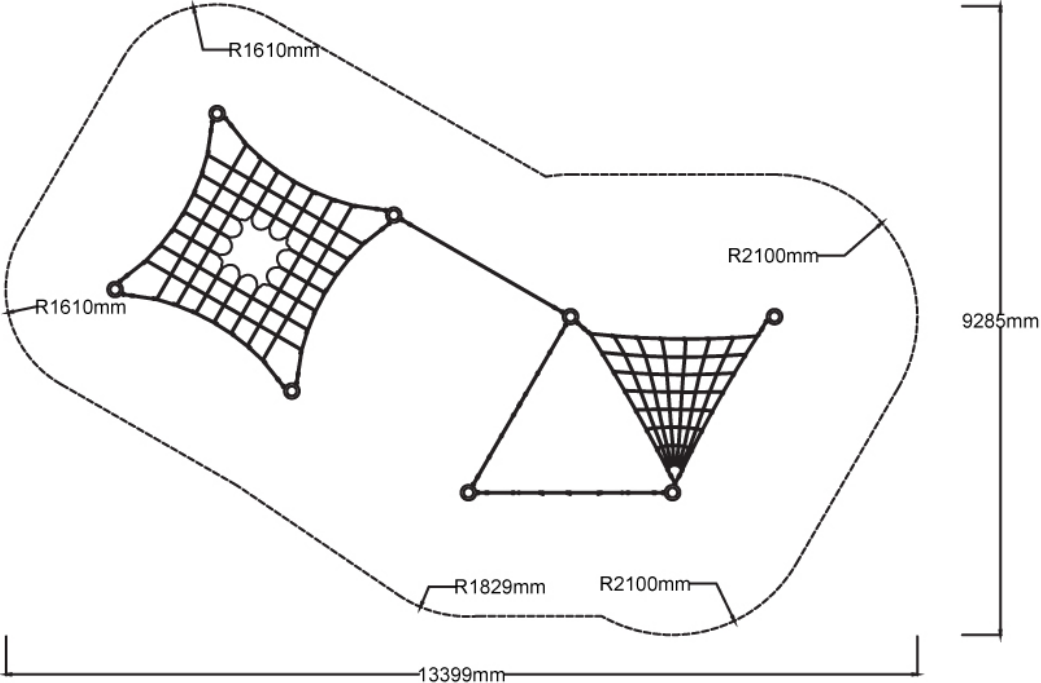

Users 1-43

Specifications

Max Height	2.5m
Fall Zone Area	78.9m ²
Max Fall Height	2.3m
Equipment Size	5.6m(w) x 9.7m(l) x 2.5m(h)

Materials & Equipment

Structure	Powdercoated DuraGal
Dynamic	18mm steel reinforced rope, Rubber membrane
Static	Powdercoated aluminium clamps and caps
Component	1x Quadtramp, 1x Rope Traverse, 1x Overhead Loop Climber, 1x Vertical Scramble Net, 1x Twisted Triangular Net

Colours

[Click here](#) to see our Rope and Powdercoat colours or consult colours with Kaebel Leisure.

Side Elevation

Top View

DOWNLOADS

For access to our DWG files and High Resolution Product images, please [Click here](#) to login or create an account.