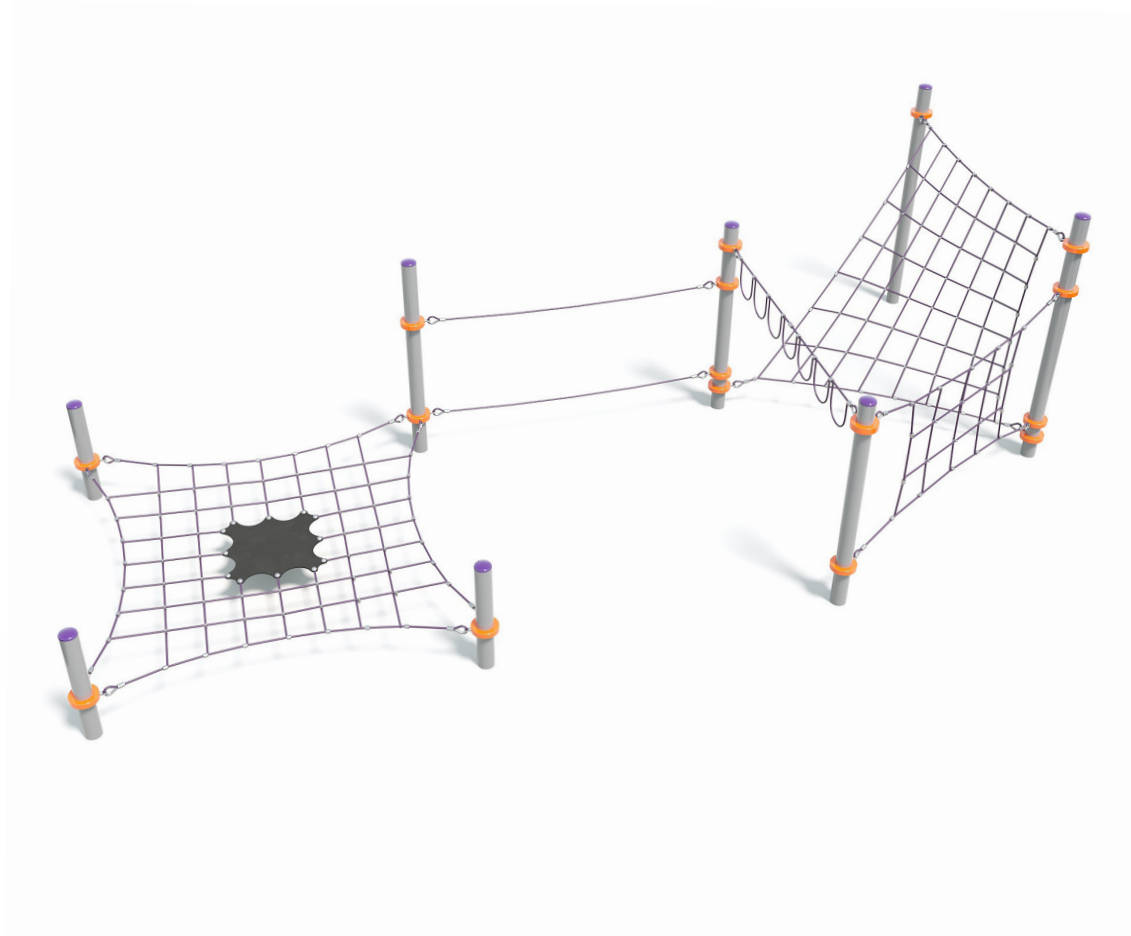

Users 1-43

Specifications

Max Height	2.5m
Fall Zone Area	78.9m ²
Max Fall Height	2.3m
Equipment Size	5.6m(w) x 9.7m(l) x 2.5m(h)

Materials & Equipment

Structure	Powdercoated DuraGal
Dynamic	18mm steel reinforced rope, Rubber membrane
Static	Powdercoated aluminium clamps and caps
Component	1x Quadtramp, 1x Rope Traverse, 1x Overhead Loop Climber, 1x Vertical Scramble Net, 1x Twisted Triangular Net

Colours

[Click here](#) to see our Rope and Powdercoat colours or consult colours with Kaebel Leisure.

Side Elevation

Top View

DOWNLOADS

For access to our DWG files and High Resolution Product images, please [Click here](#) to login or create an account.