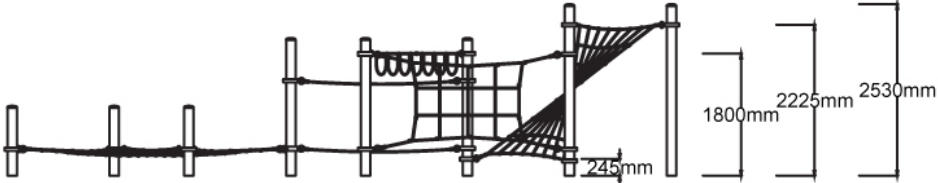

Side Elevation