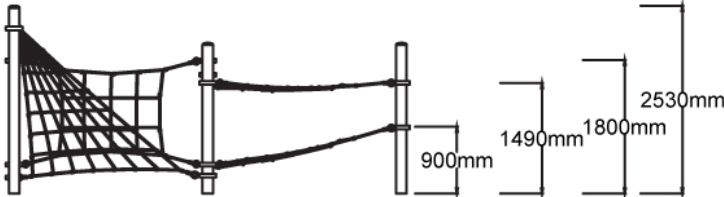

Side Elevation