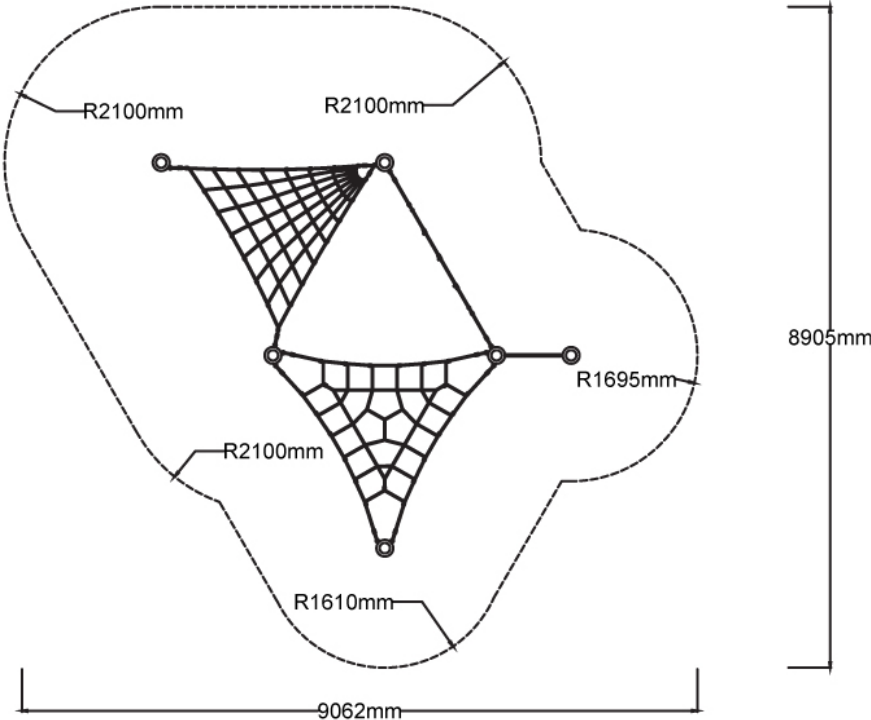

Users 1-30

Specifications

Max Height	2.5m
Fall Zone Area	57.6m ²
Max Fall Height	2.5m
Equipment Size	5.5m(w) x 5.2m(l) x 2.5m(h)

Materials & Equipment

Structure	Powdercoated DuraGal
Dynamic	18mm steel reinforced rope
Static	Powdercoated aluminium clamps and caps
Component	1x Inclined Triangular Net, 1x Horizontal Tri Net, 1x Vertical Scramble Net, 1x Pull Up Bar, 1x Twisted Triangular Net

Colours

[Click here](#) to see our Rope and Powdercoat colours or consult colours with Kaebel Leisure.

Side Elevation

Top View

DOWNLOADS

For access to our DWG files and High Resolution Product images, please [Click here](#) to login or create an account.