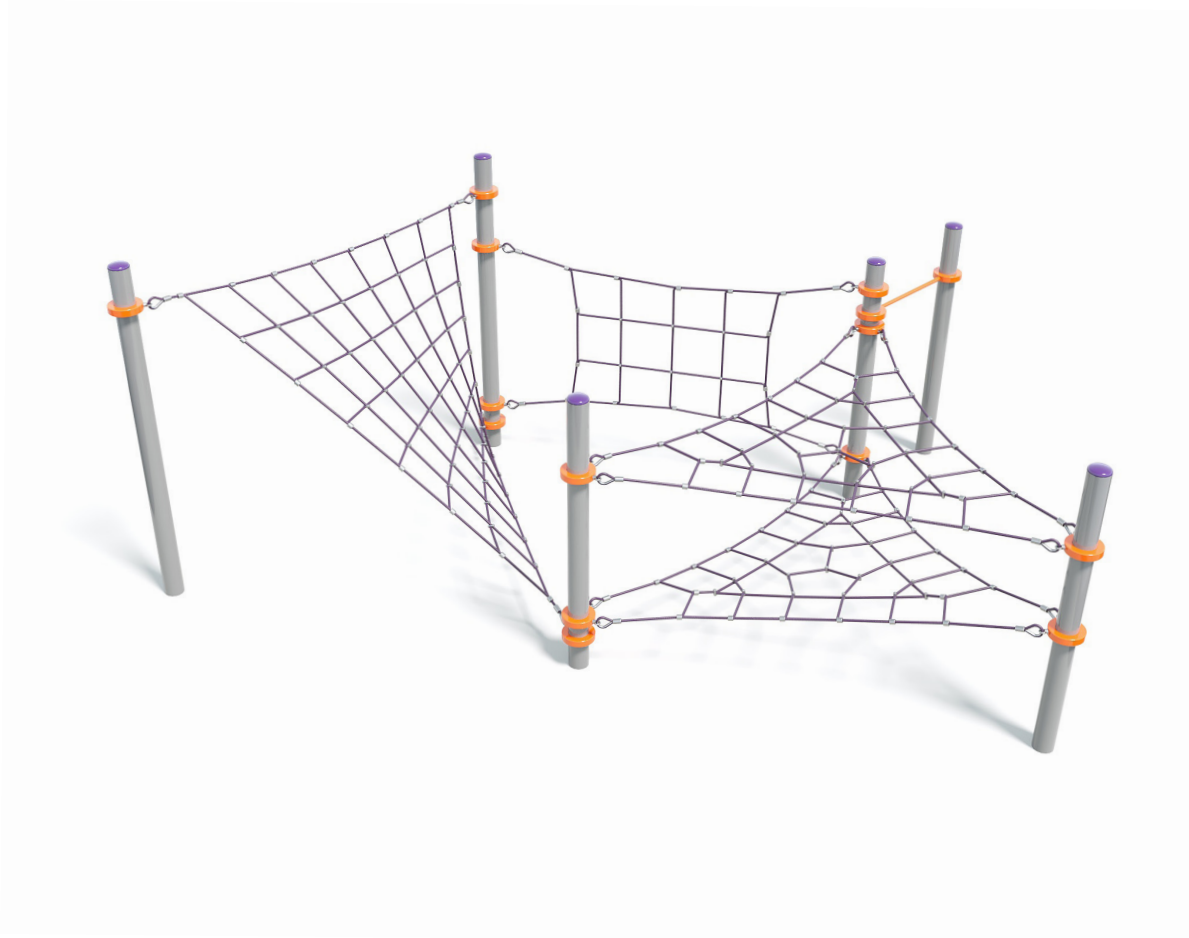

Users 1-30

Specifications

Max Height	2.5m
Fall Zone Area	57.6m ²
Max Fall Height	2.5m
Equipment Size	5.5m(w) x 5.2m(l) x 2.5m(h)

Materials & Equipment

Structure	Powdercoated DuraGal
Dynamic	18mm steel reinforced rope
Static	Powdercoated aluminium clamps and caps
Component	1x Inclined Triangular Net, 1x Horizontal Tri Net, 1x Vertical Scramble Net, 1x Pull Up Bar, 1x Twisted Triangular Net

Colours

[Click here](#) to see our Rope and Powdercoat colours or consult colours with Kaebel Leisure.

Side Elevation

Top View

DOWNLOADS

For access to our DWG files and High Resolution Product images, please [Click here](#) to login or create an account.