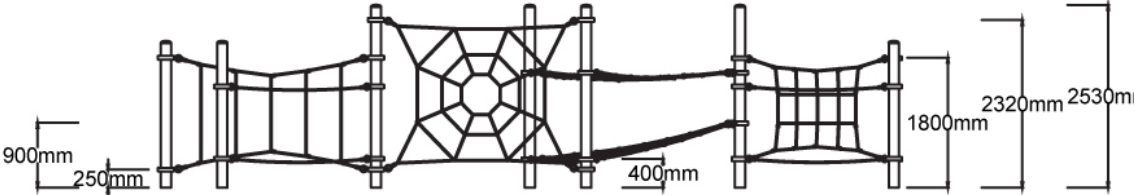

Side Elevation