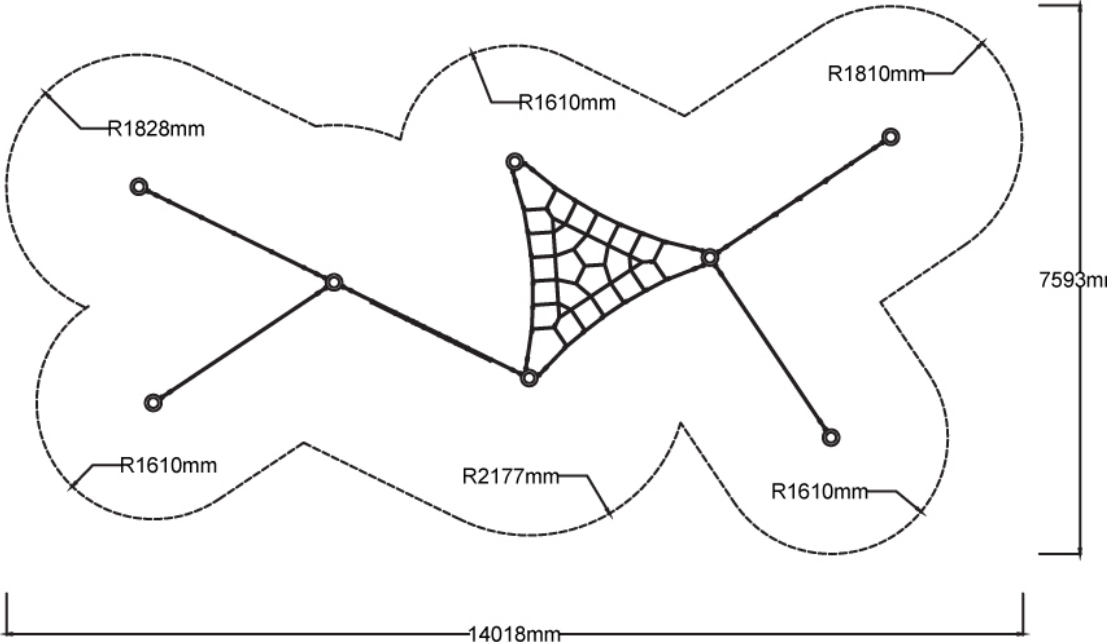

Users 1-57

Specifications

Max Height	2.6m
Fall Zone Area	77m ²
Max Fall Height	2.5m
Equipment Size	4.2m(w) x 10.4m(l) x 2.6m(h)

Materials & Equipment

Structure	Powdercoated DuraGal
Dynamic	18mm steel reinforced rope
Static	Powdercoated aluminium clamps and caps
Component	1x Wiggle Walk, 1x Inclined Triangular Net, 2x Rope Traverse, 1x Horizontal Tri Net, 1x Vertical Scramble Net, 1x Spider Web

Colours

[Click here](#) to see our Rope and Powdercoat colours or consult colours with Kaebel Leisure.

Side Elevation

Top View

DOWNLOADS

For access to our DWG files and High Resolution Product images, please [Click here](#) to login or create an account.