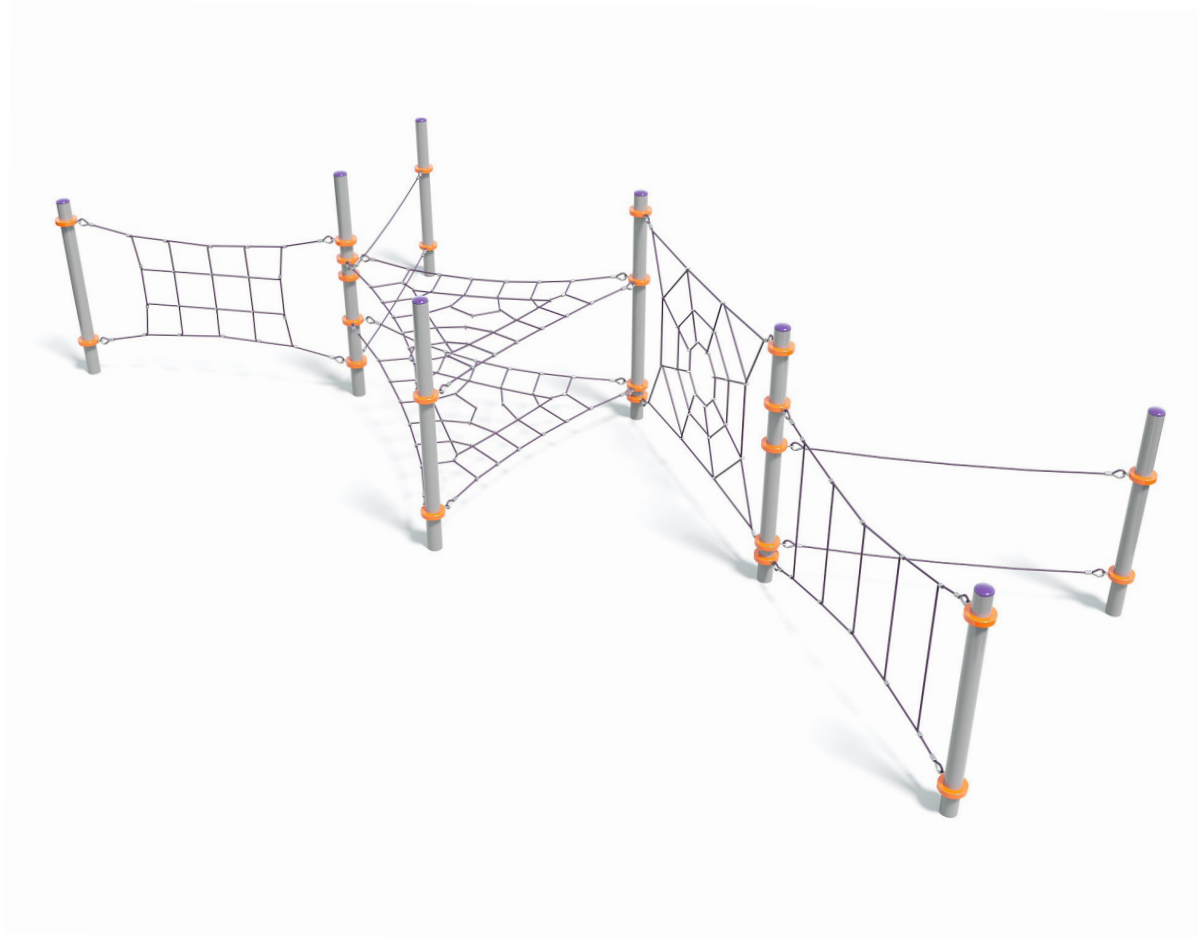

Users 1-57

Specifications

Max Height	2.6m
Fall Zone Area	77m ²
Max Fall Height	2.5m
Equipment Size	4.2m(w) x 10.4m(l) x 2.6m(h)

Materials & Equipment

Structure	Powdercoated DuraGal
Dynamic	18mm steel reinforced rope
Static	Powdercoated aluminium clamps and caps
Component	1x Wiggle Walk, 1x Inclined Triangular Net, 2x Rope Traverse, 1x Horizontal Tri Net, 1x Vertical Scramble Net, 1x Spider Web

Colours

[Click here](#) to see our Rope and Powdercoat colours or consult colours with Kaebel Leisure.

Side Elevation

Top View

DOWNLOADS

For access to our DWG files and High Resolution Product images, please [Click here](#) to login or create an account.