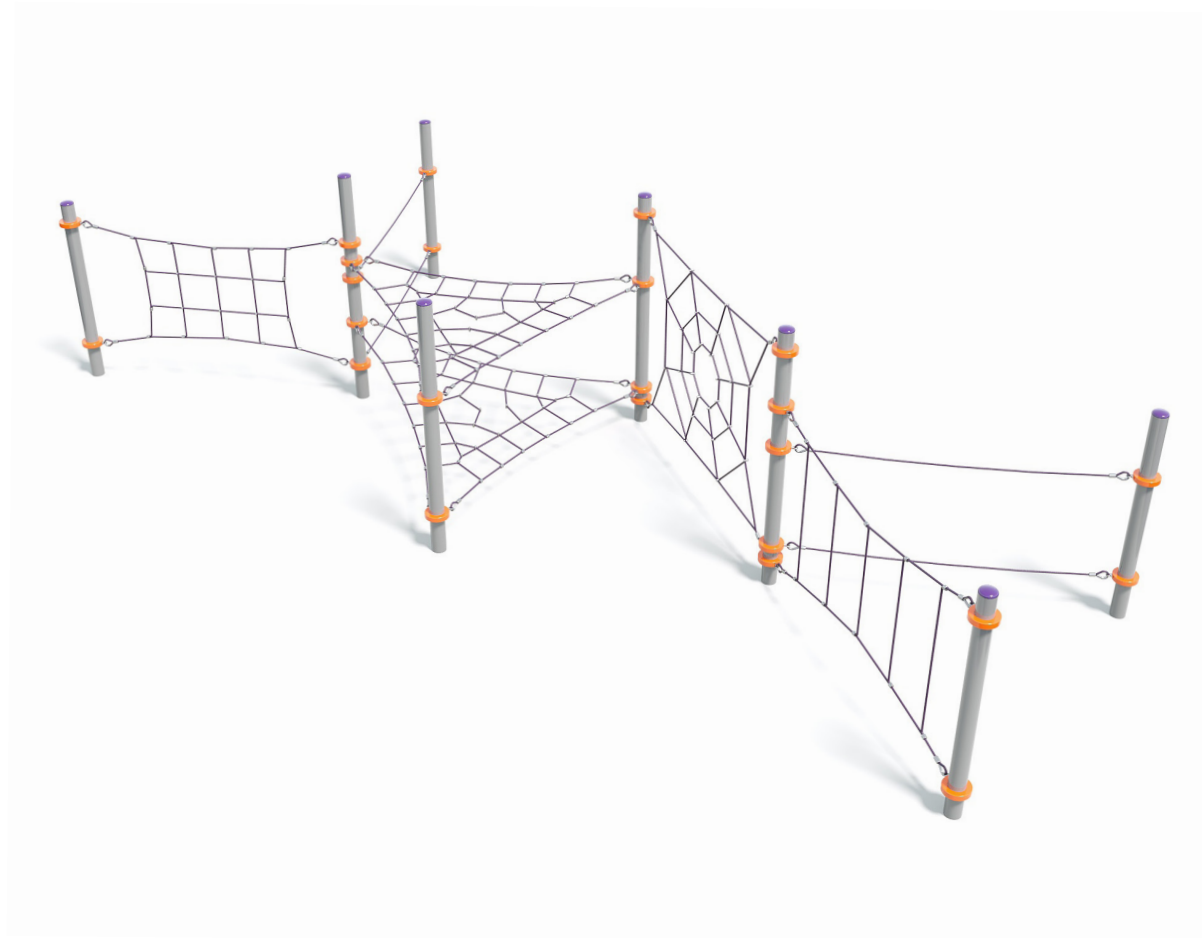

Users 1-59

Specifications

Max Height	2.5m
Fall Zone Area	73m ²
Max Fall Height	2.5m
Equipment Size	5.8m(w) x 5.8m(l) x 2.5m(h)

Materials & Equipment

Structure	Powdercoated DuraGal
Dynamic	18mm steel reinforced rope
Static	Powdercoated aluminium clamps and caps
Component	1x Saddle Net, 4x Inclined Triangular Net

Colours

[Click here](#) to see our Rope and Powdercoat colours or consult colours with Kaebel Leisure.

Side Elevation

Top View

DOWNLOADS

For access to our DWG files and High Resolution Product images, please [Click here](#) to login or create an account.