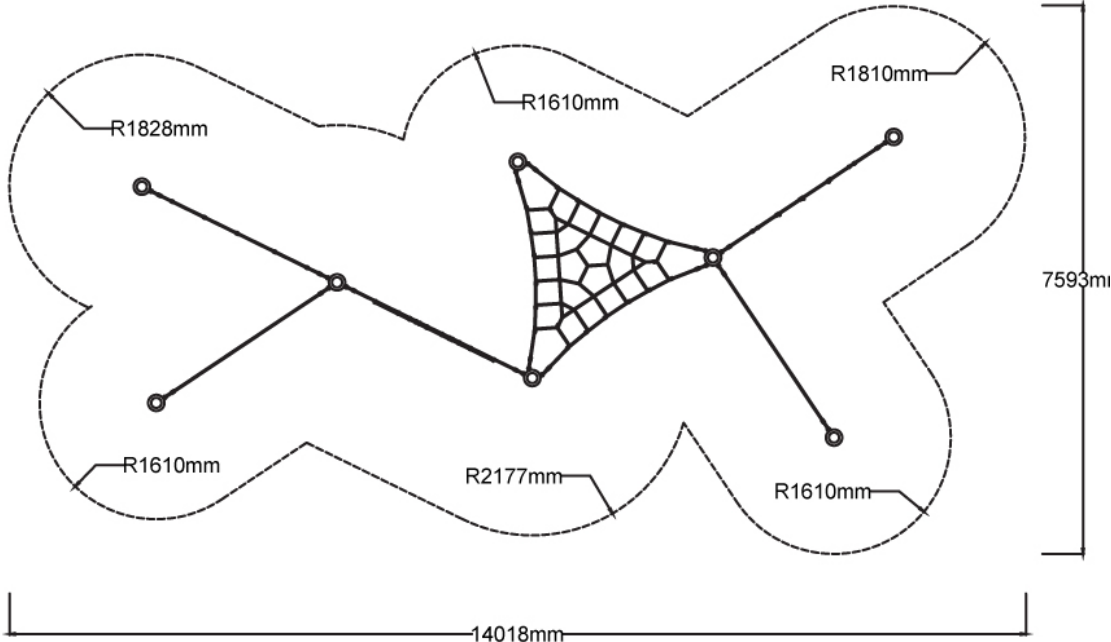

Users 1-59

Specifications

Max Height	2.5m
Fall Zone Area	73m ²
Max Fall Height	2.5m
Equipment Size	5.8m(w) x 5.8m(l) x 2.5m(h)

Materials & Equipment

Structure	Powdercoated DuraGal
Dynamic	18mm steel reinforced rope
Static	Powdercoated aluminium clamps and caps
Component	1x Saddle Net, 4x Inclined Triangular Net

Colours

[Click here](#) to see our Rope and Powdercoat colours or consult colours with Kaebel Leisure.

Side Elevation

Top View

DOWNLOADS

For access to our DWG files and High Resolution Product images, please [Click here](#) to login or create an account.