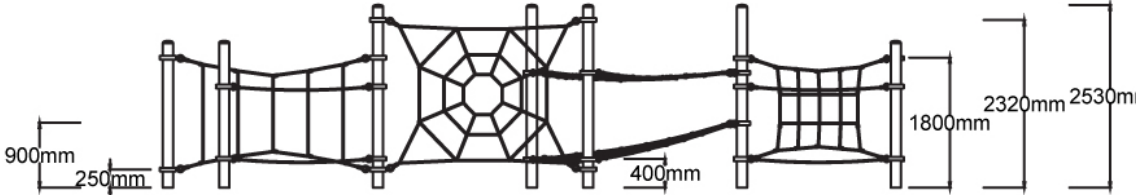

Side Elevation