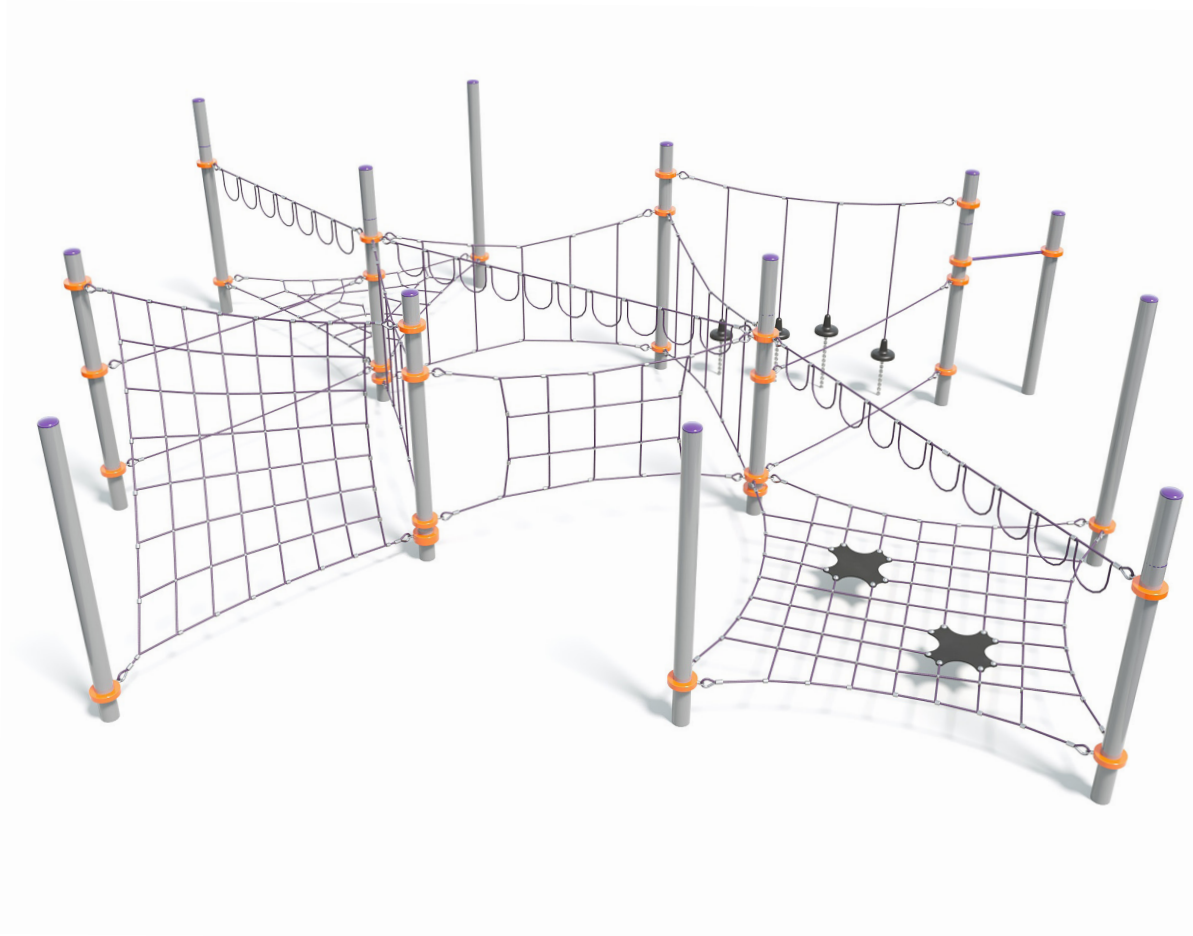

Users 1-113

Specifications

Max Height	2.5m
Fall Zone Area	117.5m ²
Max Fall Height	2.5m
Equipment Size	11.2m(w) x 9.7m(l) x 2.5m(h)

Materials & Equipment

Structure	Powdercoated DuraGal
Dynamic	18mm steel reinforced rope, Rubber pommels, Rubber membrane
Static	Powdercoated aluminium clamps and caps
Component	1x Overhead Loop Climber 3.0m, 2x Wiggle Walk, 1x Quadtramp 2x sml membrane, 2x Rope Traverse, 1x Horizontal Tri Net, 1x Pull-Up Bar, 2x Vertical Scramble, 2x Overhead Loop Climber 4.2m, 1x Pommel Crossing, 1x Twisted Triangular Net

Colours

[Click here](#) to see our Rope and Powdercoat colours or consult colours with Kaebel Leisure.

Side Elevation

Top View

DOWNLOADS

For access to our DWG files and High Resolution Product images, please [Click here](#) to login or create an account.