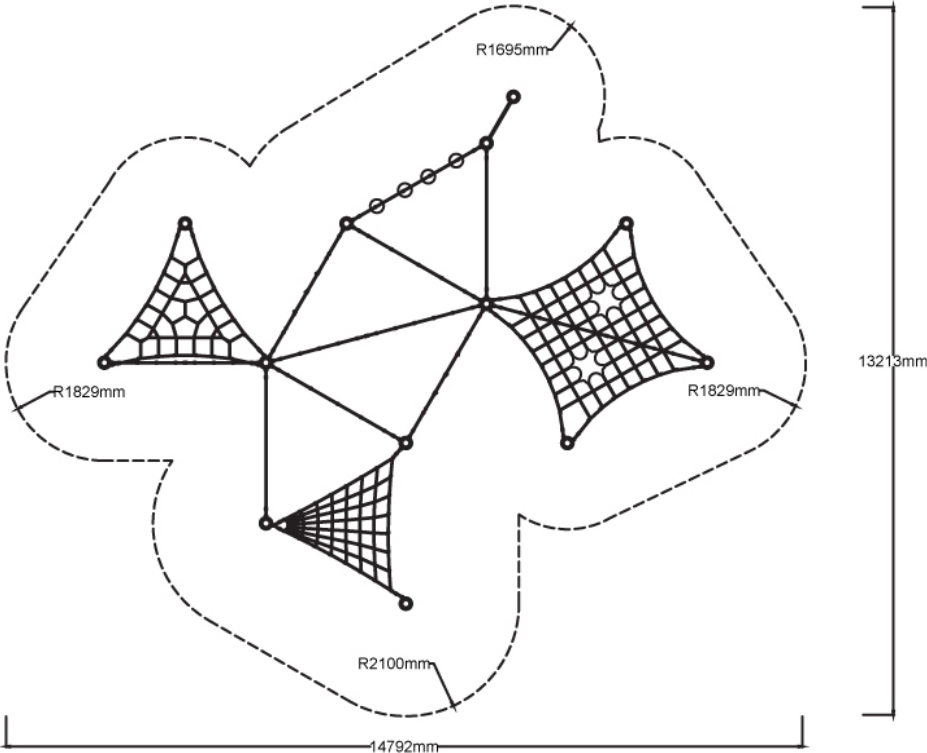

Users 1-113

Specifications

Max Height	2.5m
Fall Zone Area	117.5m ²
Max Fall Height	2.5m
Equipment Size	11.2m(w) x 9.7m(l) x 2.5m(h)

Materials & Equipment

Structure	Powdercoated DuraGal
Dynamic	18mm steel reinforced rope, Rubber pommels, Rubber membrane
Static	Powdercoated aluminium clamps and caps
Component	1x Overhead Loop Climber 3.0m, 2x Wiggle Walk, 1x Quadtramp 2x sml membrane, 2x Rope Traverse, 1x Horizontal Tri Net, 1x Pull-Up Bar, 2x Vertical Scramble, 2x Overhead Loop Climber 4.2m, 1x Pommel Crossing, 1x Twisted Triangular Net

Colours

[Click here](#) to see our Rope and Powdercoat colours or consult colours with Kaebel Leisure.

Side Elevation

Top View

DOWNLOADS

For access to our DWG files and High Resolution Product images, please [Click here](#) to login or create an account.