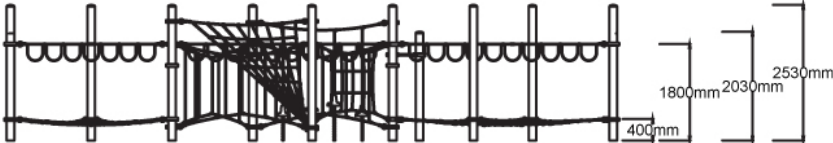

Side Elevation