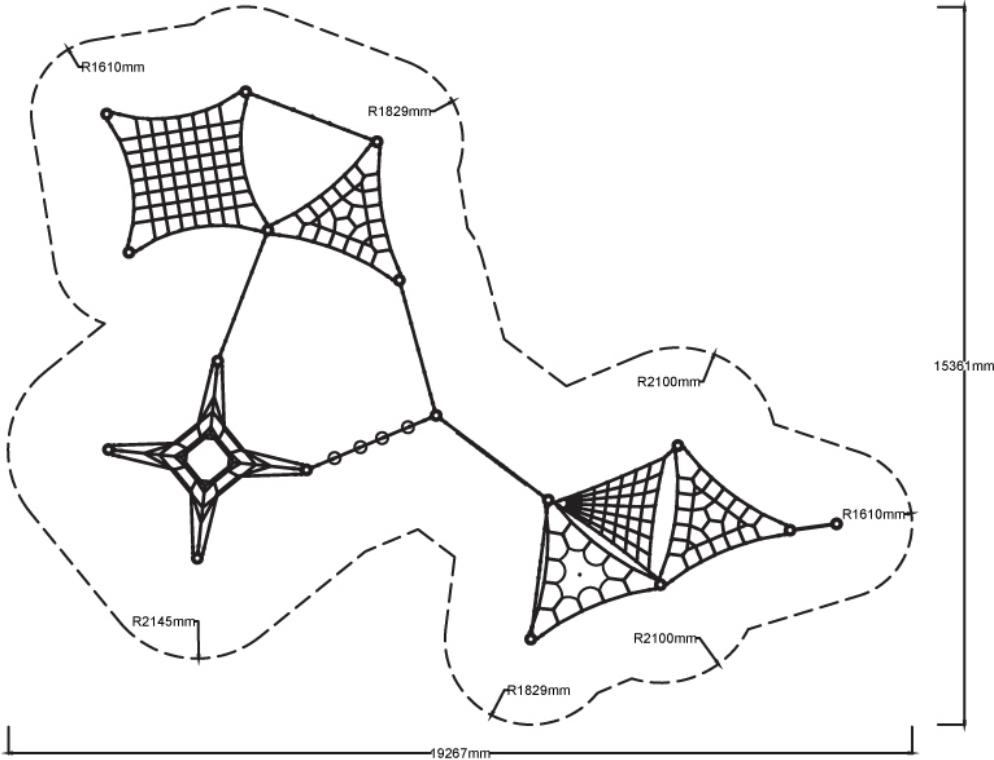

### Materials & Equipment

Structure	Powdercoated DuraGal
Dynamic	18mm steel reinforced rope, Rubber pommels, Rubber membrane
Static	Powdercoated aluminium clamps and caps

Component	2x Wiggle Walk, 1x Overhead Loop Climber, 1x Pommel Crossing, 1x Quadcell, 1x Tri-Tramp, 1x Horizontal Tri Net, 1x Vertical Scramble Net, 1x Tumble Turn, 1x Twisted Triangular Net, 1x Spider Web, 1x Inclined Triangular Net, 1x Horizontal Square Net
-----------	--

### Side Elevation

### Top View