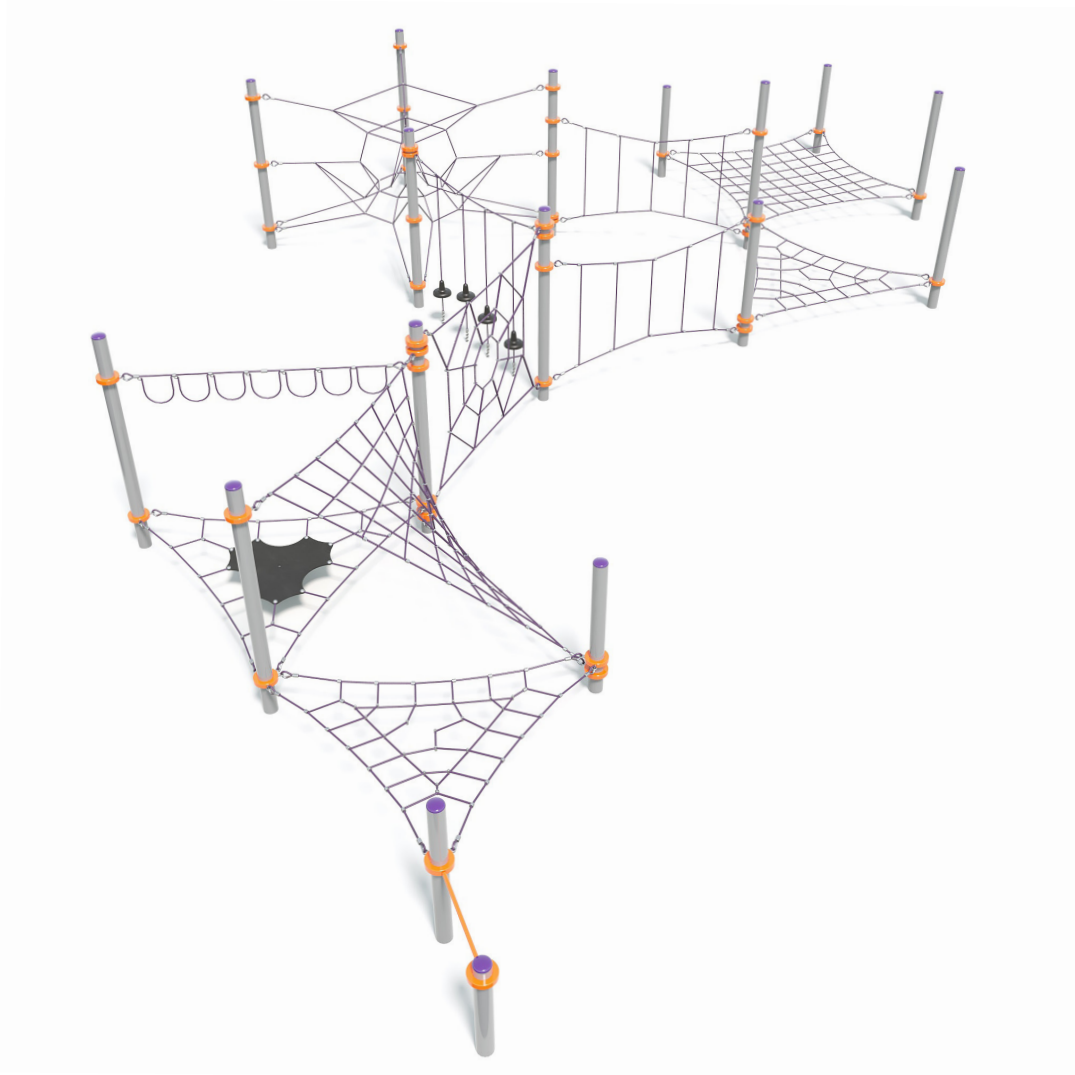

### Specifications

Max Height	2.5m
Fall Zone Area	164.5m <sup>2</sup>
Max Fall Height	2.5m
Equipment Size	15m(w) x 12.6m(l) x 2.5m(h)

### Materials & Equipment

Structure	Powdercoated DuraGal
Dynamic	18mm steel reinforced rope, Rubber pommels, Rubber membrane
Static	Powdercoated aluminium clamps and caps

Component	2x Wiggle Walk, 1x Overhead Loop Climber, 1x Pommel Crossing, 1x Quadcell, 1x Tri-Tramp, 1x Horizontal Tri Net, 1x Vertical Scramble Net, 1x Tumble Turn, 1x Twisted Triangular Net, 1x Spider Web, 1x Inclined Triangular Net, 1x Horizontal Square Net
-----------	--

### Side Elevation

### Top View