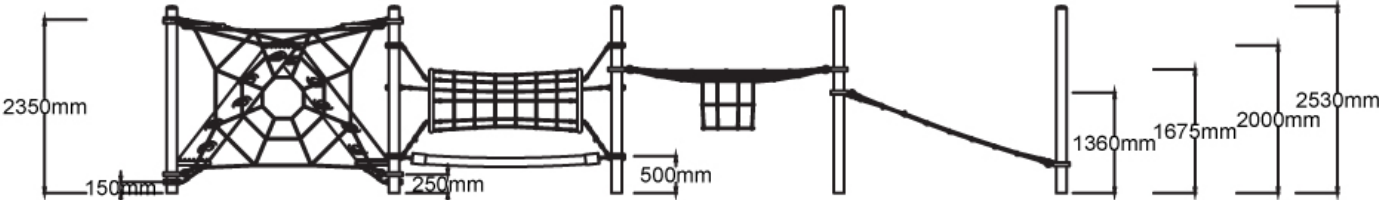

Users 1-58

Specifications

Max Height	2.5m
Fall Zone Area	95.9m ²
Max Fall Height	2.5m
Equipment Size	3m(w) x 12m(l) x 2.5m(h)

Materials & Equipment

Structure	Powdercoated DuraGal
Dynamic	18mm steel reinforced rope, 120mm square jungle rope, Rubber membrane
Static	Powdercoated aluminium clamps and caps, HDPE
Component	1x Inclined Squared Net, 1x Coconut Traverse, 1x Shiny Ridge, 1x Vortex 3.0m, 1x Spider Web, 1x Funnel Net

Colours

[Click here](#) to see our Rope and Powdercoat colours or consult colours with Kaebel Leisure.

Side Elevation

Top View

DOWNLOADS

For access to our DWG files and High Resolution Product images, please [Click here](#) to login or create an account.