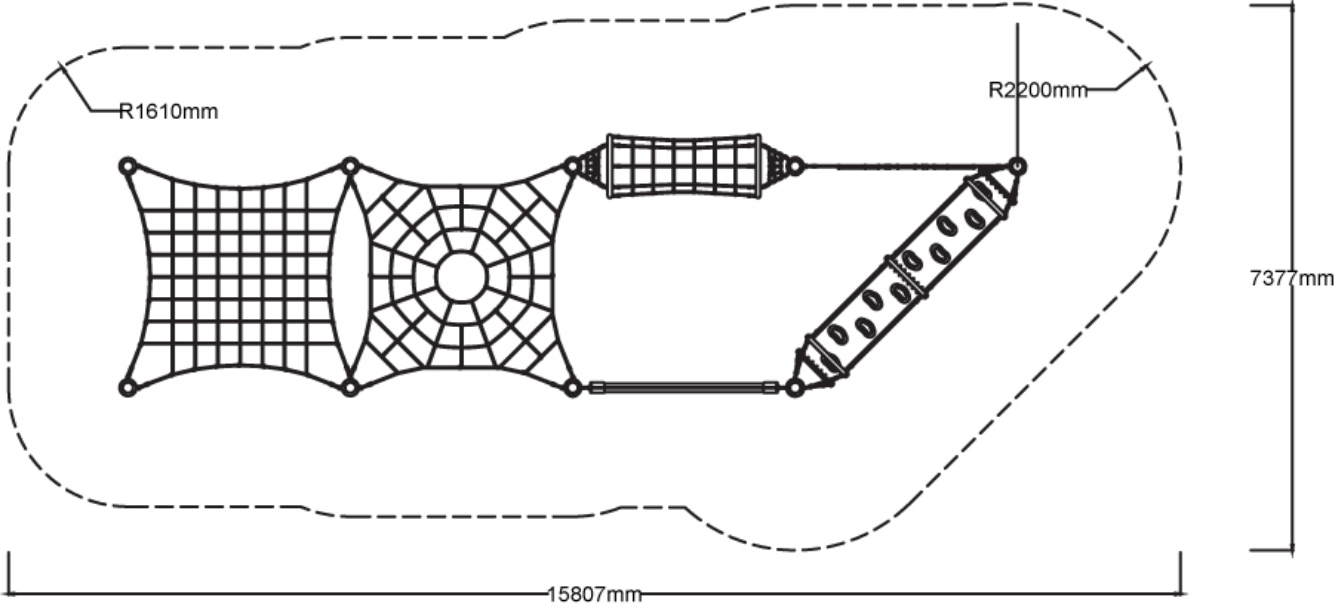

Users 1-58

Specifications

Max Height	2.5m
Fall Zone Area	95.9m ²
Max Fall Height	2.5m
Equipment Size	3m(w) x 12m(l) x 2.5m(h)

Materials & Equipment

Structure	Powdercoated DuraGal
Dynamic	18mm steel reinforced rope, 120mm square jungle rope, Rubber membrane
Static	Powdercoated aluminium clamps and caps, HDPE
Component	1x Inclined Squared Net, 1x Coconut Traverse, 1x Shiny Ridge, 1x Vortex 3.0m, 1x Spider Web, 1x Funnel Net

Colours

[Click here](#) to see our Rope and Powdercoat colours or consult colours with Kaebel Leisure.

Side Elevation

Top View

DOWNLOADS

For access to our DWG files and High Resolution Product images, please [Click here](#) to login or create an account.