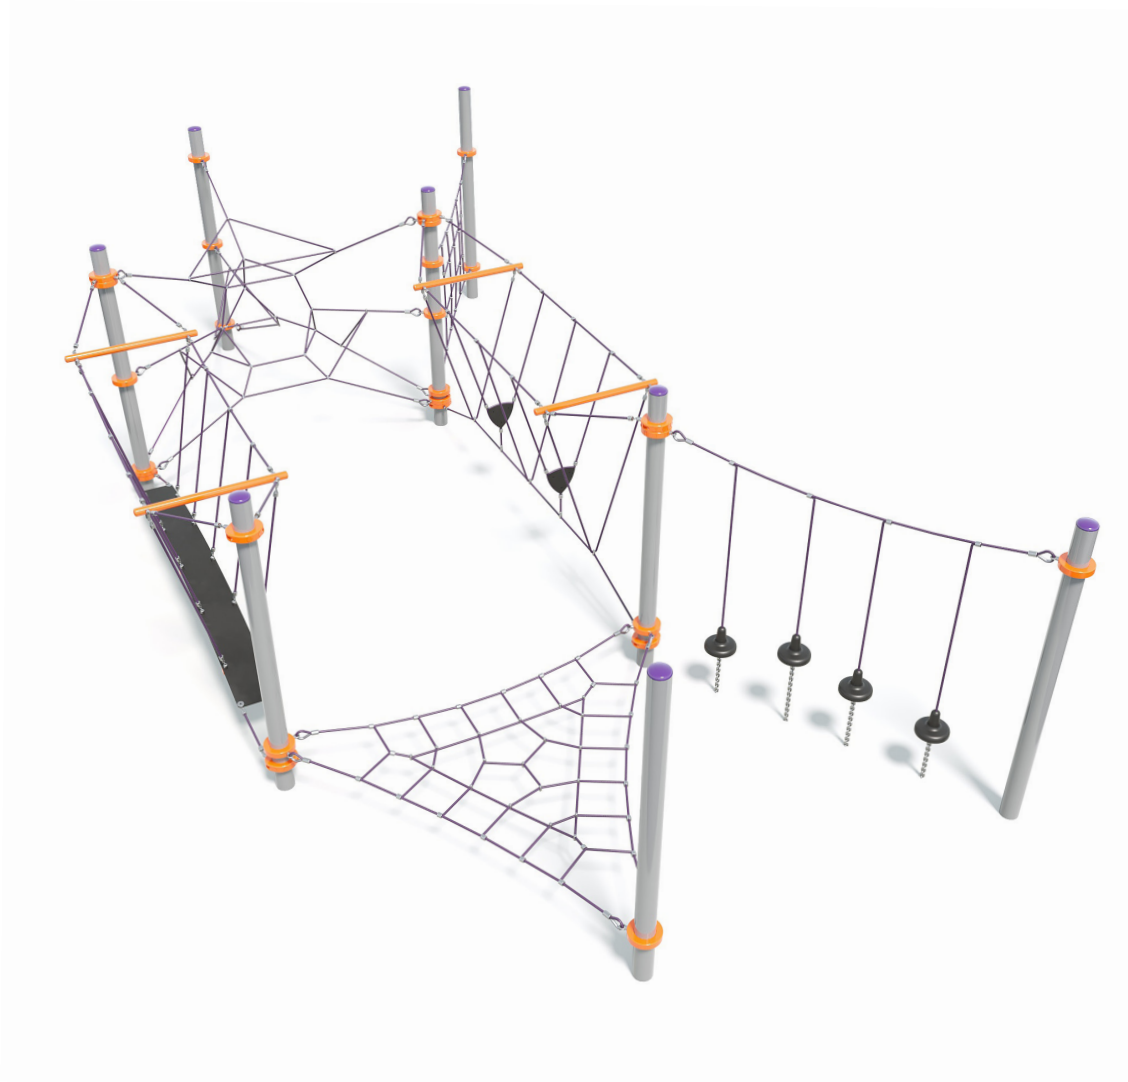

### Specifications

Max Height	2.5m
Fall Zone Area	92.7m <sup>2</sup>
Max Fall Height	2.5m
Equipment Size	4.5m(w) x 9.5m(l) x 2.5m(h)

### Materials & Equipment

Structure	Powdercoated DuraGal
Dynamic	18mm steel reinforced rope, 120mm square jungle rope, Rubber pommels, Rubber membrane
Static	Powdercoated aluminium clamps and caps
Component	1x Spreader Belt Walk, 1x Pommel Crossing, 1x Horizontal Tri Net, 1x Tricell, 1x Vertical Scramble, 1x Spreader Wiggle Walk

### Side Elevation

### Top View