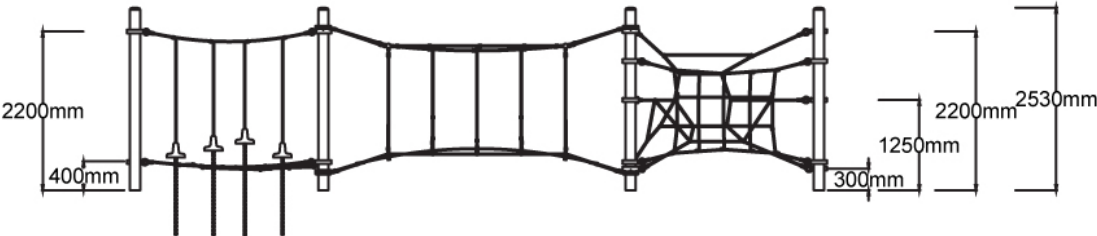

Side Elevation

Top View