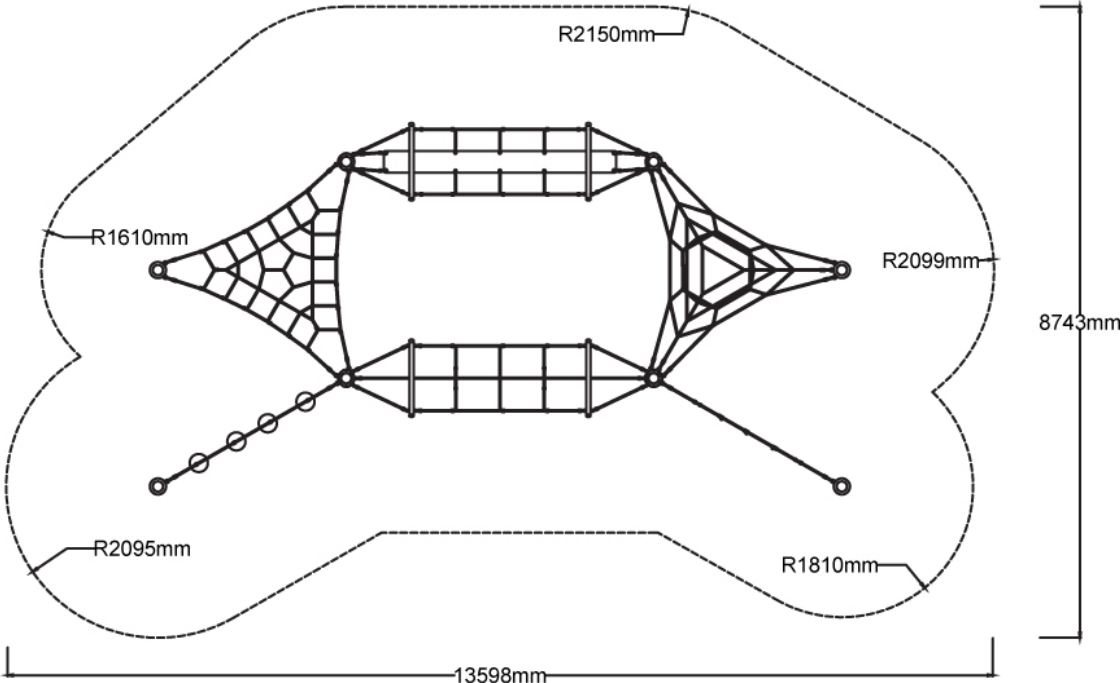

DOWNLOADS

For access to our DWG files and High Resolution Product images, please [Click here](#) to login or create an account.