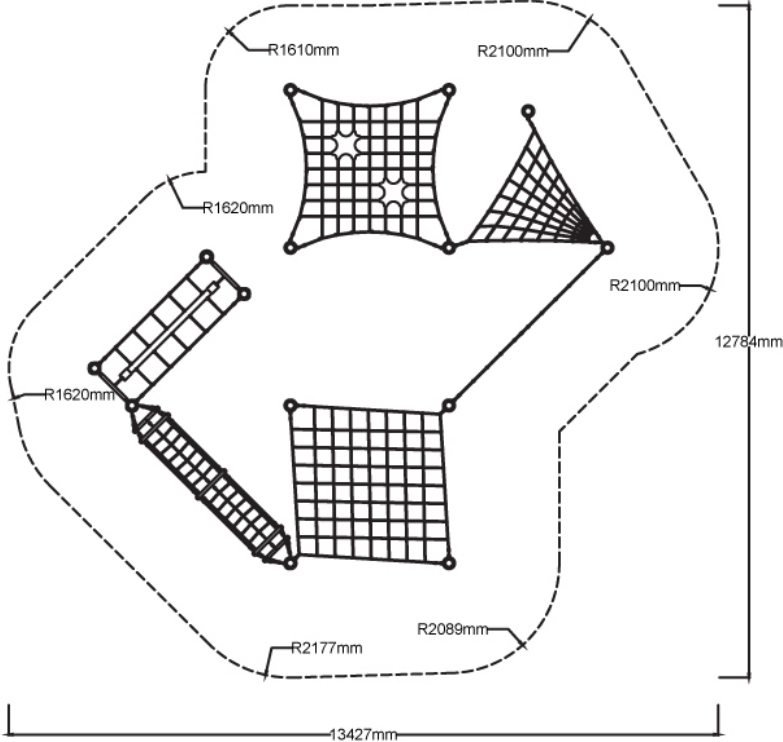

Users 1-74

Specifications

Max Height	2.5m
Fall Zone Area	120.1m ²
Max Fall Height	2.5m
Equipment Size	9m(w) x 9.7m(l) x 2.5m(h)

Materials & Equipment

Structure	Powdercoated DuraGal
Dynamic	18mm steel reinforced rope, 120mm square jungle rope, Rubber membrane
Static	Powdercoated aluminium clamps and caps
Component	1x Burmese Balance, 1x Ridge Climb, 1x Quadtramp 2x membrane, 1x Overhead Loop 4.2m, 1x Twisted Triangular Net, 1x Saddle Net

Colours

[Click here](#) to see our Rope and Powdercoat colours or consult colours with Kaebel Leisure.

Side Elevation

Top View

DOWNLOADS

For access to our DWG files and High Resolution Product images, please [Click here](#) to login or create an account.