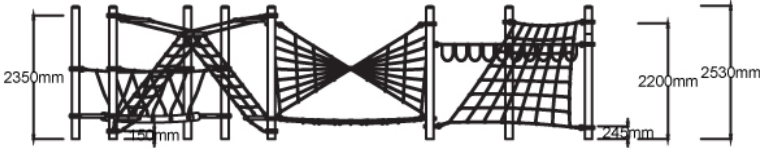

Side Elevation