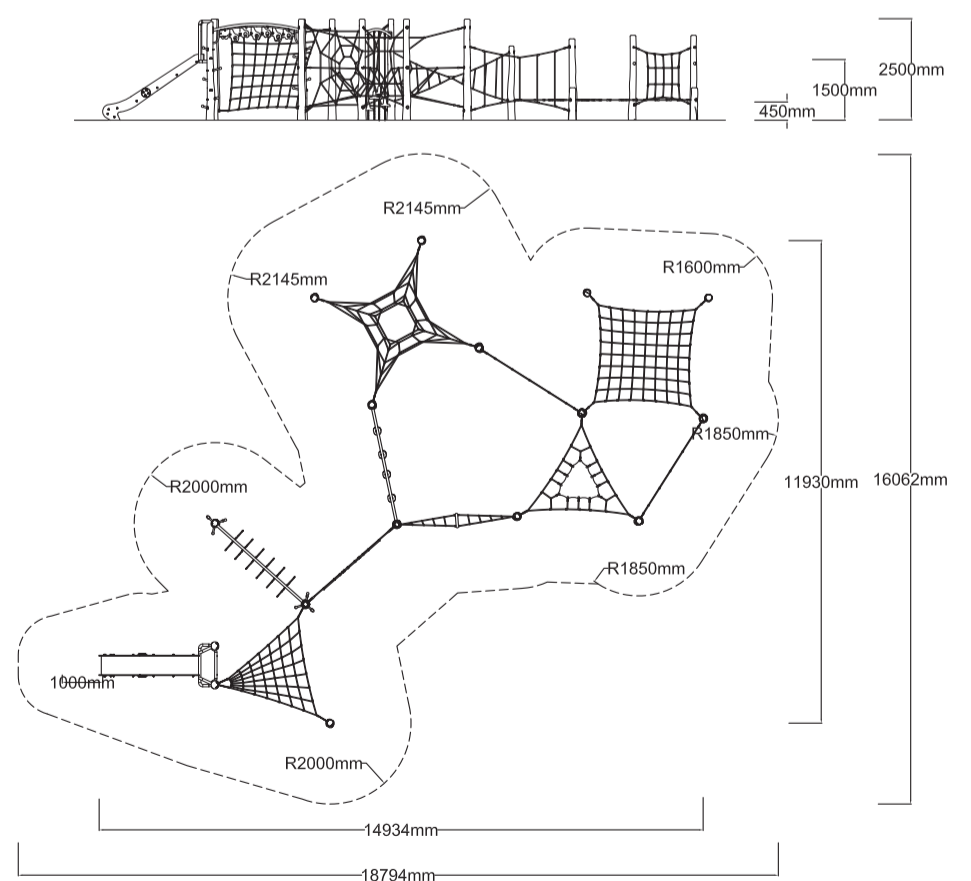

All products are designed and owned by Kaebel Leisure. Drawings are concept only. Not to scale.