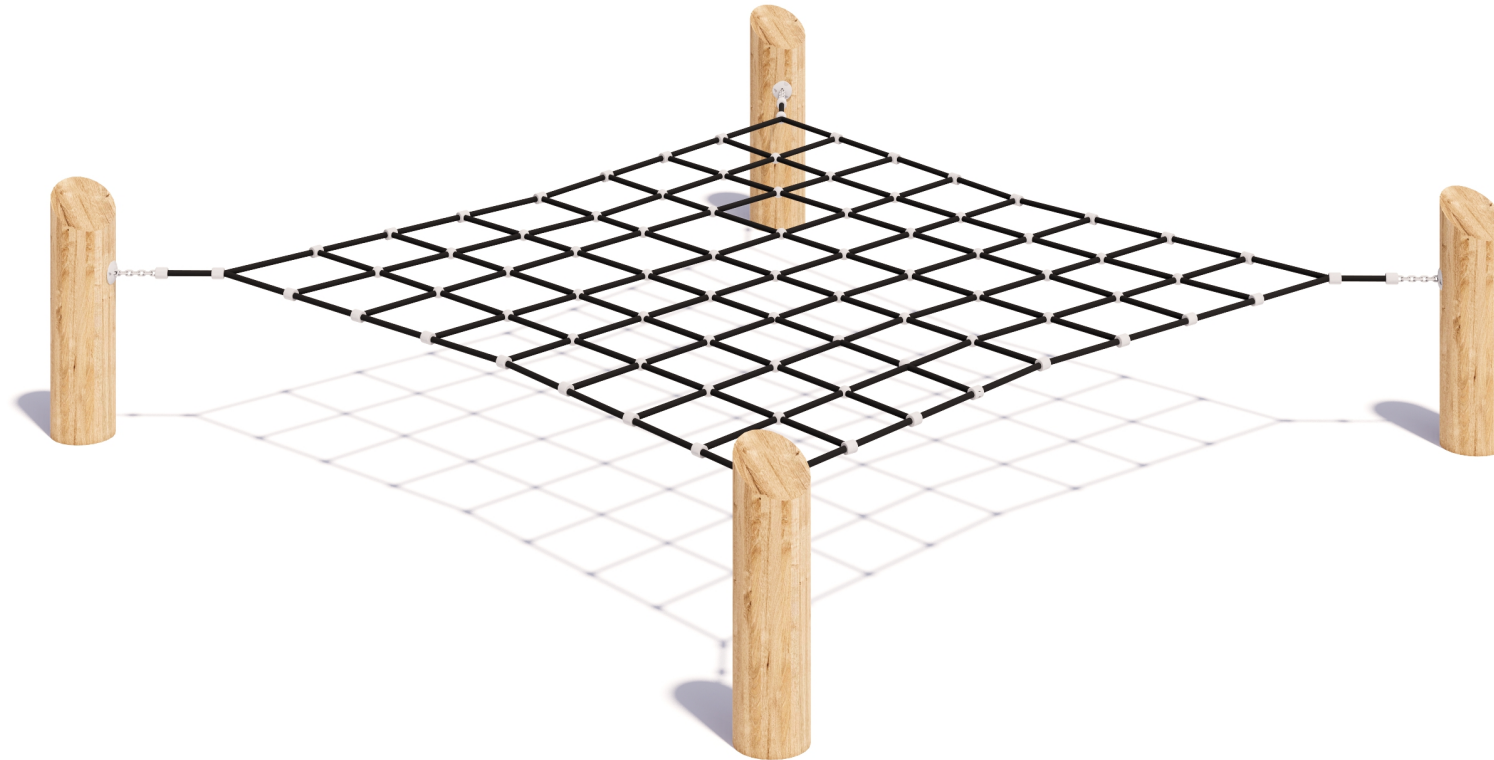

Product Sheet  
Square Net  
CN-1007

CRITICAL  
FALL HEIGHT  
0.5m

TOTAL  
HEIGHT  
0.75m

RECOMMENDED  
SURFACING  
36m<sup>2</sup>

RECOMMENDED  
AGE  
3+

RECOMMENDED  
USERS  
1-6

NZS 5828:2015

## Square Net