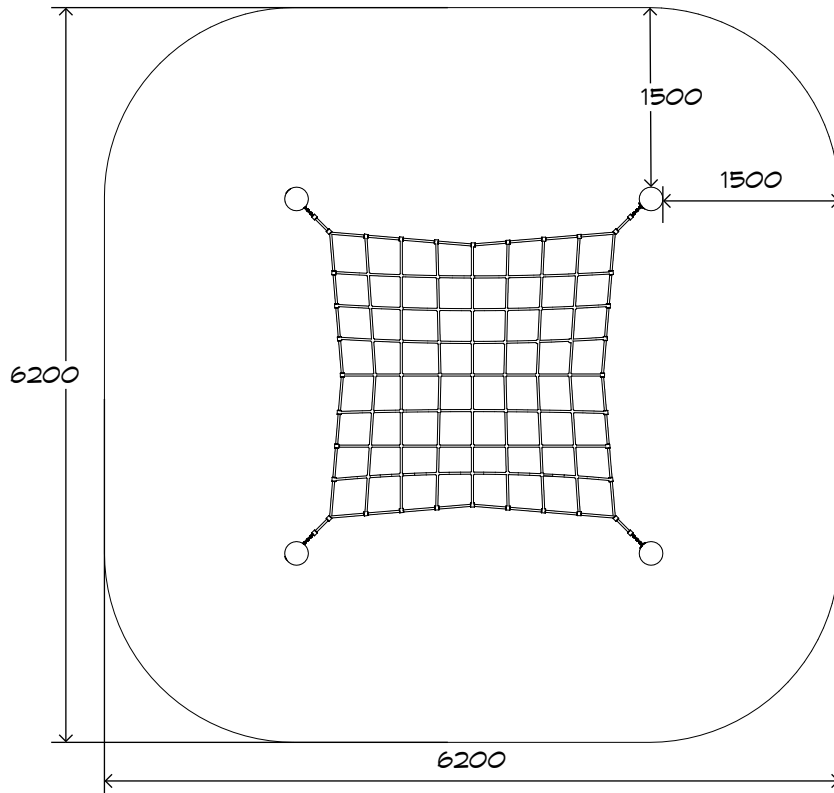

Product Sheet

Square Net

CN-1007

Product Warranty

Playground Creations warrants its products to be free from defect in materials or workmanship during normal use and installation and in accordance with our specifications.

Full warranty details on request.

Disclaimer: This should be read in conjunction with the Playground Creations full warranty terms and conditions.

On H5 posts and stainless steel fabricated components

On steel equipment with forced movement

On HDPE (high density polyethylene) structural failure

On combination rope work and activity nets

On all moving components

SURFACING:
RECOMMENDED: 36 m²