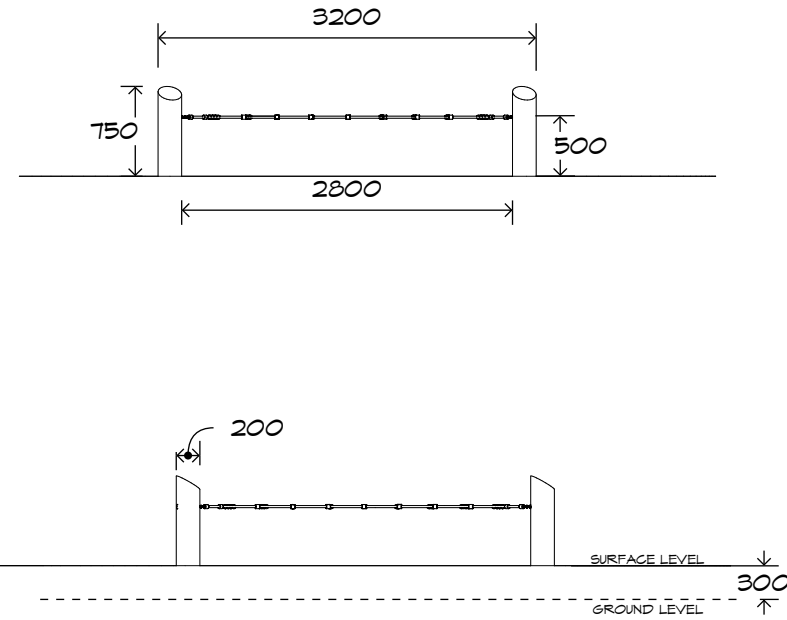

Product Sheet

Square Net

CN-1007

Product Warranty

Playground Creations warrants its products to be free from defect in materials or workmanship during normal use and installation and in accordance with our specifications.

Full warranty details on request.

Disclaimer: This should be read in conjunction with the Playground Creations full warranty terms and conditions.

On H5 posts and stainless steel fabricated components

On steel equipment with forced movement

On HDPE (high density polyethylene) structural failure

On combination rope work and activity nets

On all moving components

SURFACING:
RECOMMENDED: 36 m²