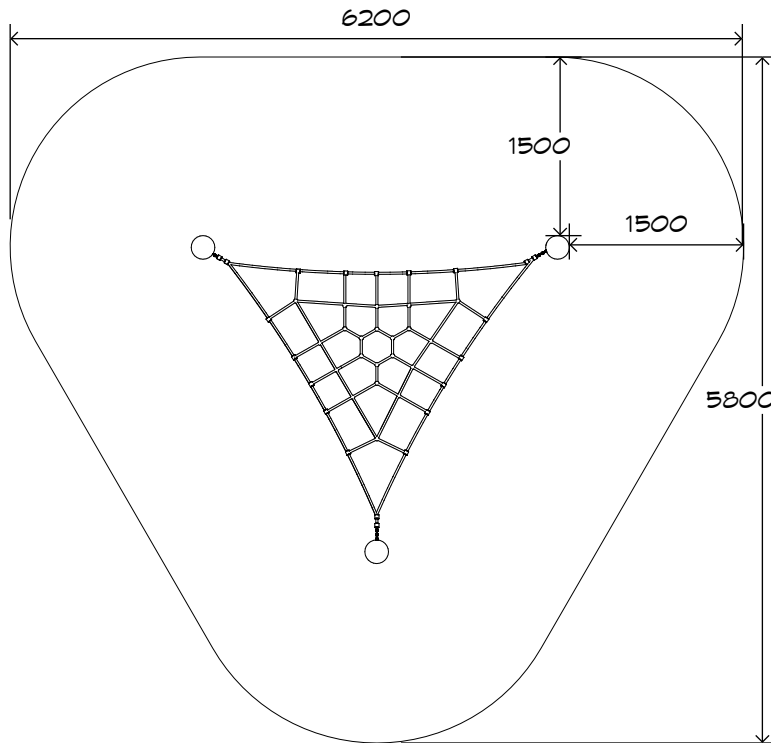

Product Sheet

Horizontal Tri Net

CN-1009

Product Warranty

Playground Creations warrants its products to be free from defect in materials or workmanship during normal use and installation and in accordance with our specifications.

Full warranty details on request.

Disclaimer: This should be read in conjunction with the Playground Creations full warranty terms and conditions.

On H5 posts and stainless steel fabricated components

On steel equipment with forced movement

On HDPE (high density polyethylene) structural failure

On combination rope work and activity nets

On all moving components

SURFACING:
RECOMMENDED: 26 m²