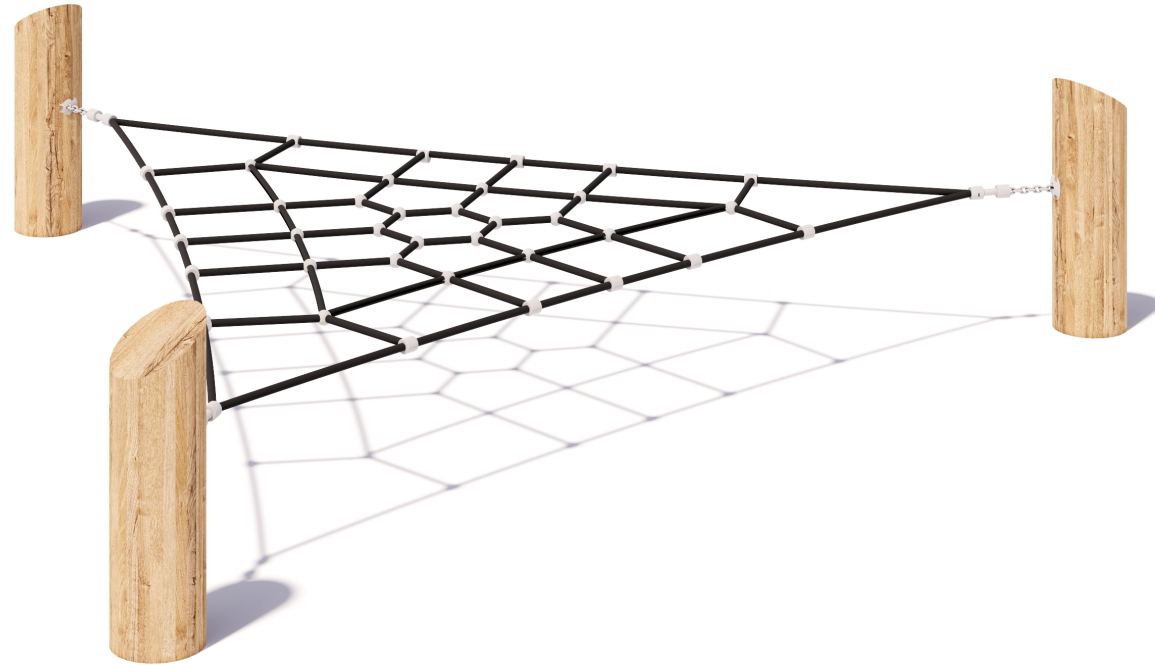

Product Sheet

Horizontal Tri Net

CN-1009

playground
creations
creating play for everyday!

CRITICAL
FALL HEIGHT
0.5m

TOTAL
HEIGHT
0.75m

RECOMMENDED
SURFACING
26m²

RECOMMENDED
AGE
3+

RECOMMENDED
USERS
1-6

NZS 5828:2015

0800 273 283 | info@playgroundcreations.co.nz | playgroundcreations.co.nz

Artist impression only