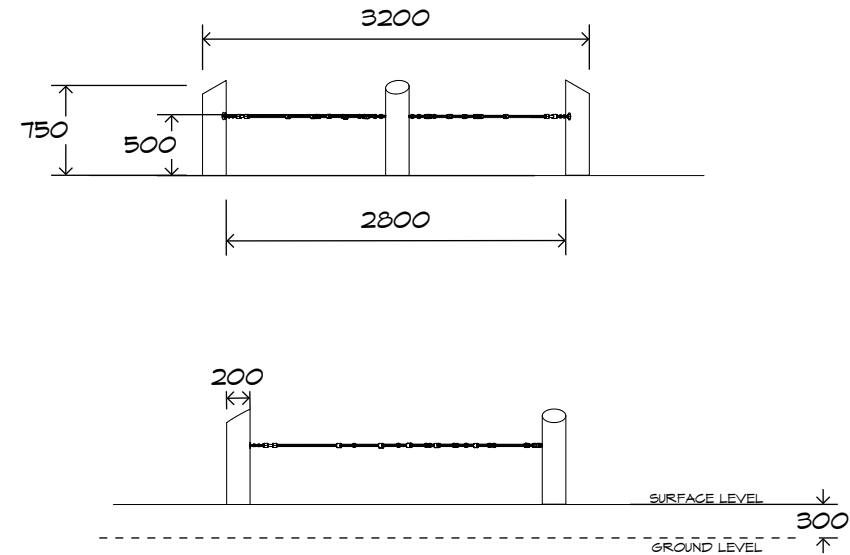

Product Sheet

Horizontal Tri Net

CN-1009

Product Warranty

Playground Creations warrants its products to be free from defect in materials or workmanship during normal use and installation and in accordance with our specifications.

Full warranty details on request.

Disclaimer: This should be read in conjunction with the Playground Creations full warranty terms and conditions.

On H5 posts and stainless steel fabricated components

On steel equipment with forced movement

On HDPE (high density polyethylene) structural failure

On combination rope work and activity nets

On all moving components

SURFACING:
RECOMMENDED: 26 m²