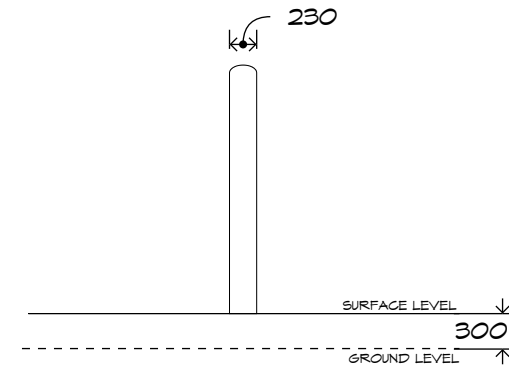

Vertical Scramble

CN-1011

Product Warranty

Playground Creations warrants its products to be free from defect in materials or workmanship during normal use and installation and in accordance with our specifications.

Full warranty details on request.

Disclaimer: This should be read in conjunction with the Playground Creations full warranty terms and conditions.

On H5 posts and stainless steel fabricated components

On steel equipment with forced movement

On HDPE (high density polyethylene) structural failure

On combination rope work and activity nets

On all moving components

SURFACING:
RECOMMENDED: 22 m²