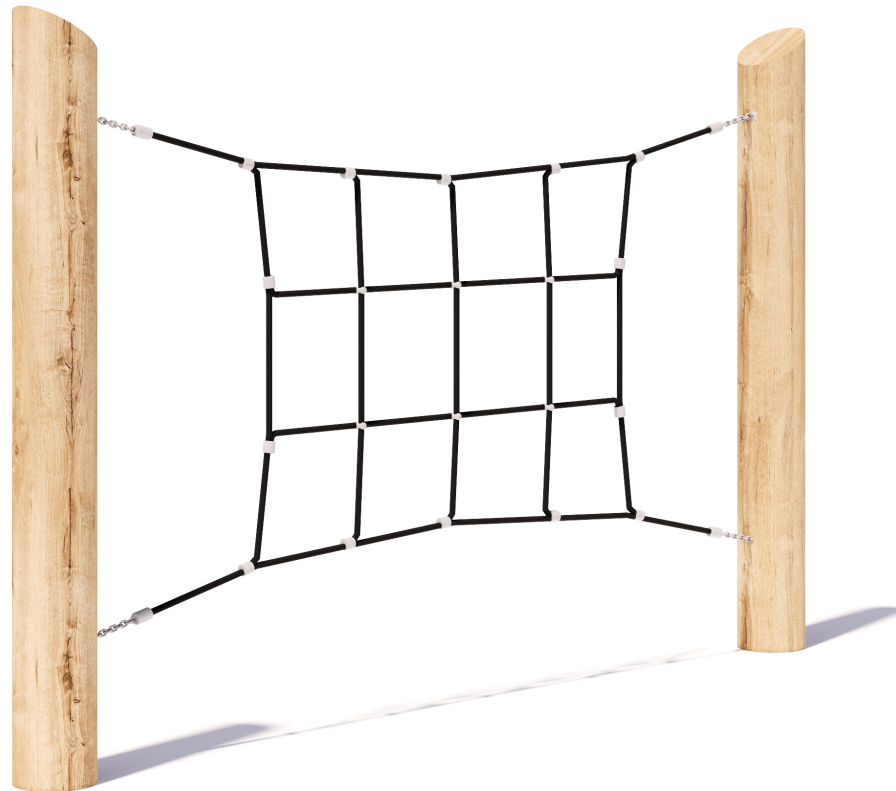

Product Sheet

Vertical Scramble

CN-1011

playground
creations
creating play for everyday!

CRITICAL
FALL HEIGHT
1.85m

TOTAL
HEIGHT
2.1m

RECOMMENDED
SURFACING
22m²

RECOMMENDED
AGE
3+

RECOMMENDED
USERS
1-6

NZS 5828:2015

0800 273 283 | info@playgroundcreations.co.nz | playgroundcreations.co.nz

Artist impression only