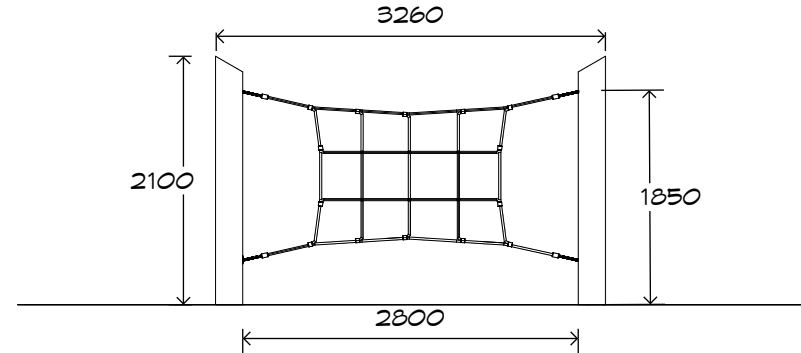

Vertical Scramble

CN-1011

Product Warranty

Playground Creations warrants its products to be free from defect in materials or workmanship during normal use and installation and in accordance with our specifications.

Full warranty details on request.

Disclaimer: This should be read in conjunction with the Playground Creations full warranty terms and conditions.

On H5 posts and stainless steel fabricated components

On steel equipment with forced movement

On HDPE (high density polyethylene) structural failure

On combination rope work and activity nets

On all moving components

SURFACING:
RECOMMENDED: 22 m²