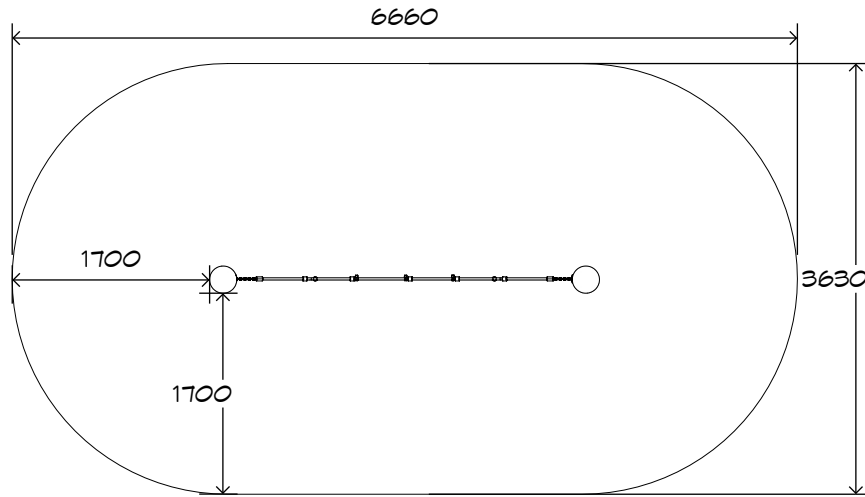

Vertical Scramble

CN-1011

Product Warranty

Playground Creations warrants its products to be free from defect in materials or workmanship during normal use and installation and in accordance with our specifications.

Full warranty details on request.

Disclaimer: This should be read in conjunction with the Playground Creations full warranty terms and conditions.

On H5 posts and stainless steel fabricated components

On steel equipment with forced movement

On HDPE (high density polyethylene) structural failure

On combination rope work and activity nets

On all moving components

SURFACING:
RECOMMENDED: 22 m²