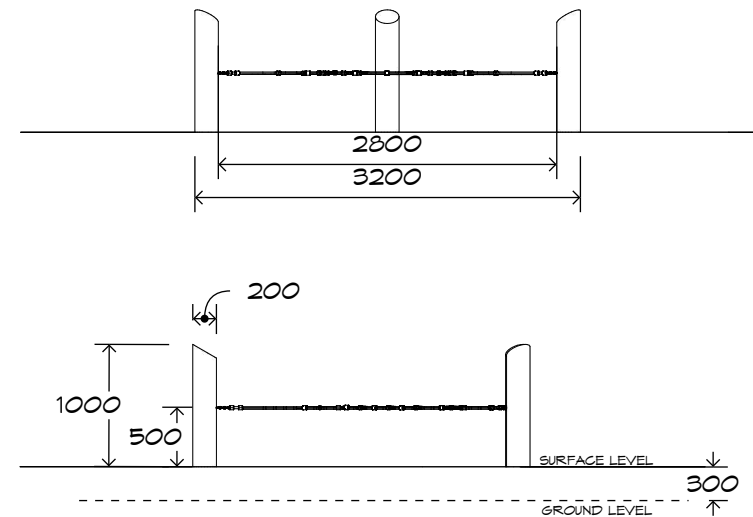

Product Sheet

Tri Tramp

CN-1014

Product Warranty

Playground Creations warrants its products to be free from defect in materials or workmanship during normal use and installation and in accordance with our specifications.

Full warranty details on request.

Disclaimer: This should be read in conjunction with the Playground Creations full warranty terms and conditions.

On H5 posts and stainless steel fabricated components

On steel equipment with forced movement

On HDPE (high density polyethylene) structural failure

On combination rope work and activity nets

On all moving components

SURFACING:
RECOMMENDED: 27 m²