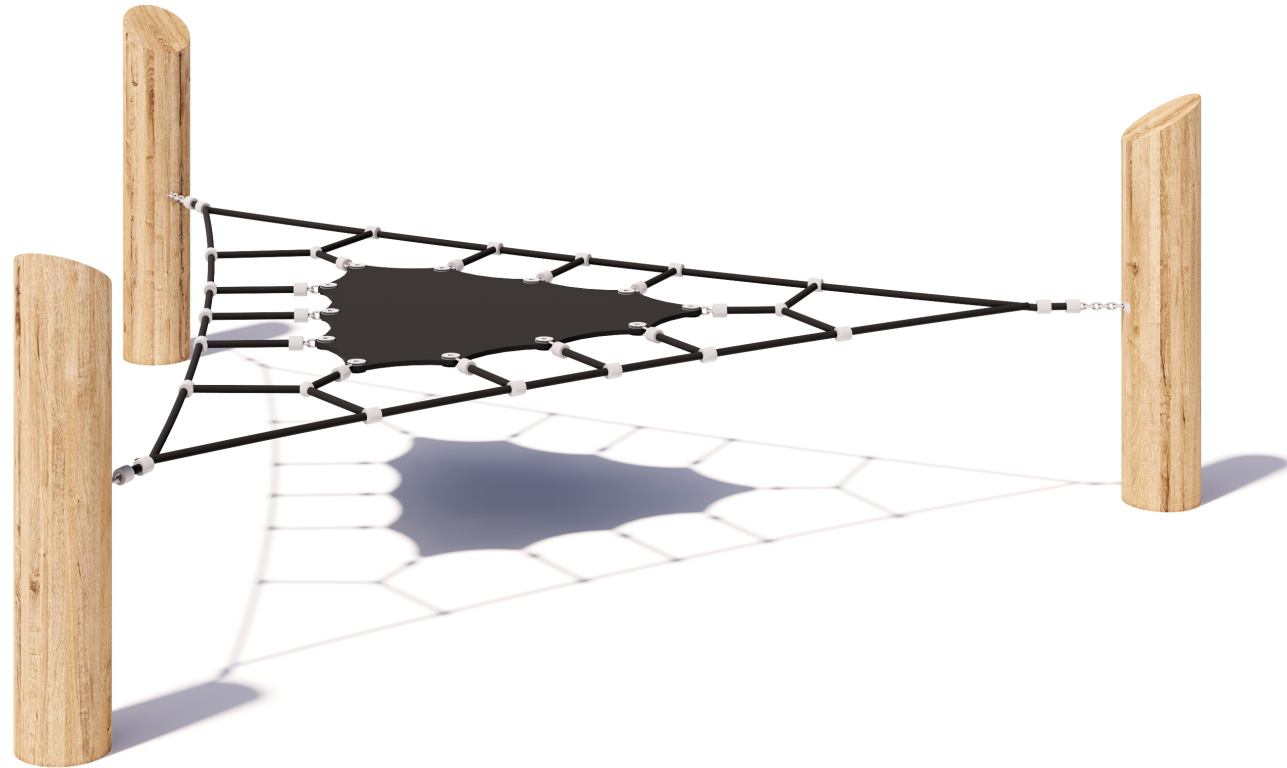

Product Sheet
Tri Tramp
CN-1014

CRITICAL
FALL HEIGHT
1.0m

TOTAL
HEIGHT
1.25m

RECOMMENDED
SURFACING
27m²

RECOMMENDED
AGE
3+

RECOMMENDED
USERS
1-6

NZS 5828:2015

Product Sheet

Tri Tramp

CN-1014

Product Warranty

Playground Creations warrants its products to be free from defect in materials or workmanship during normal use and installation and in accordance with our specifications.

On HDPE (high density polyethylene) structural failure

On combination rope work and activity nets

On all moving components

SURFACING:
RECOMMENDED: 27 m²