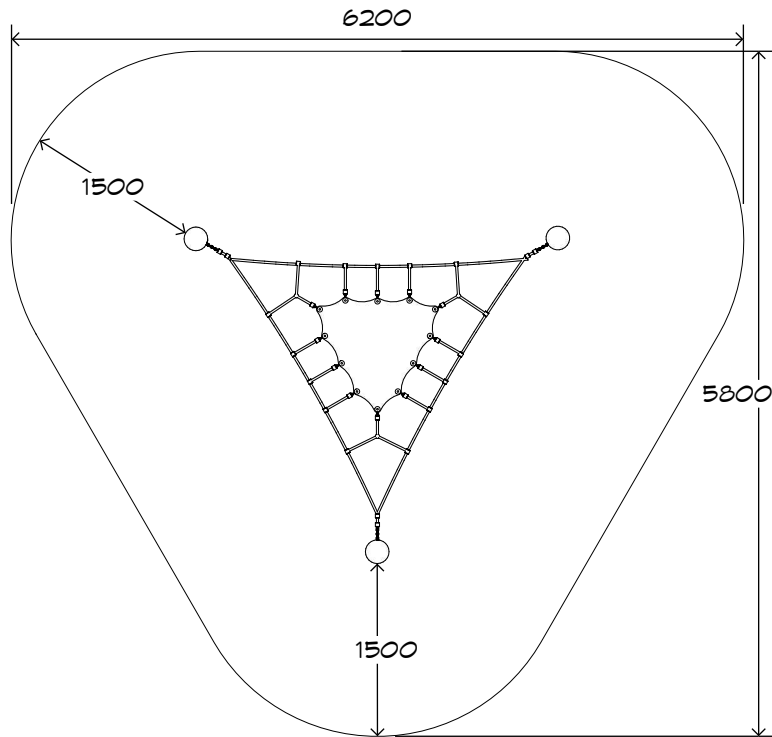

Product Sheet

Tri Tramp

CN-1014

Product Warranty

Playground Creations warrants its products to be free from defect in materials or workmanship during normal use and installation and in accordance with our specifications.

Full warranty details on request.

Disclaimer: This should be read in conjunction with the Playground Creations full warranty terms and conditions.

On H5 posts and stainless steel fabricated components

On steel equipment with forced movement

On HDPE (high density polyethylene) structural failure

On combination rope work and activity nets

On all moving components

SURFACING:
RECOMMENDED: 27 m²