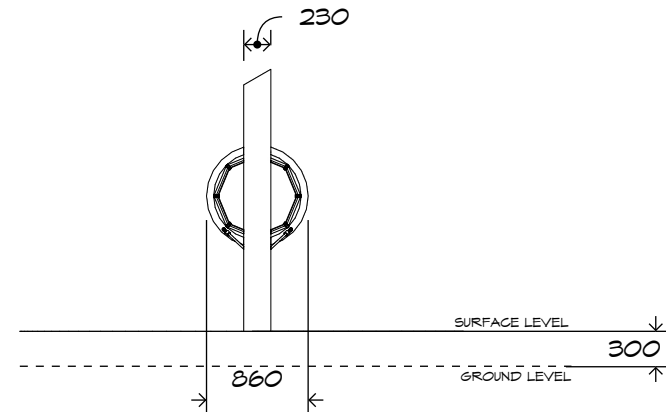

Product Sheet
3m Vortex
CN-1017

CRITICAL
FALL HEIGHT
1.6m

TOTAL
HEIGHT
2.2m

RECOMMENDED
SURFACING
25m²

RECOMMENDED
AGE
3+

RECOMMENDED
USERS
1-5

NZS 5828:2015

Product Sheet
3m Vortex
 CN-1017