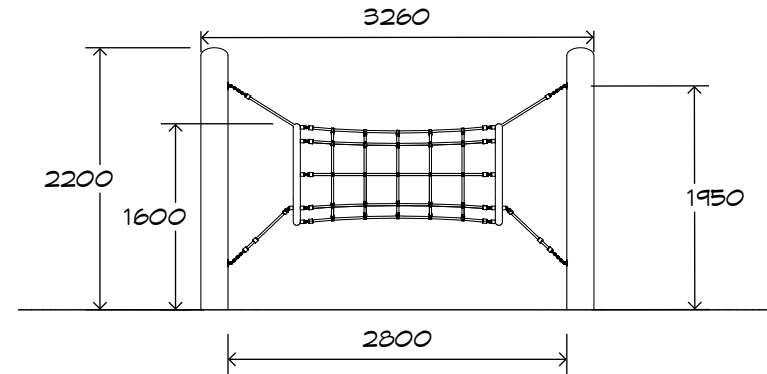

Product Sheet
3m Vortex
CN-1017

CRITICAL
FALL HEIGHT
1.6m

TOTAL
HEIGHT
2.2m

RECOMMENDED
SURFACING
25m²

RECOMMENDED
AGE
3+

RECOMMENDED
USERS
1-5

NZS 5828:2015

Product Sheet
3m Vortex
 CN-1017