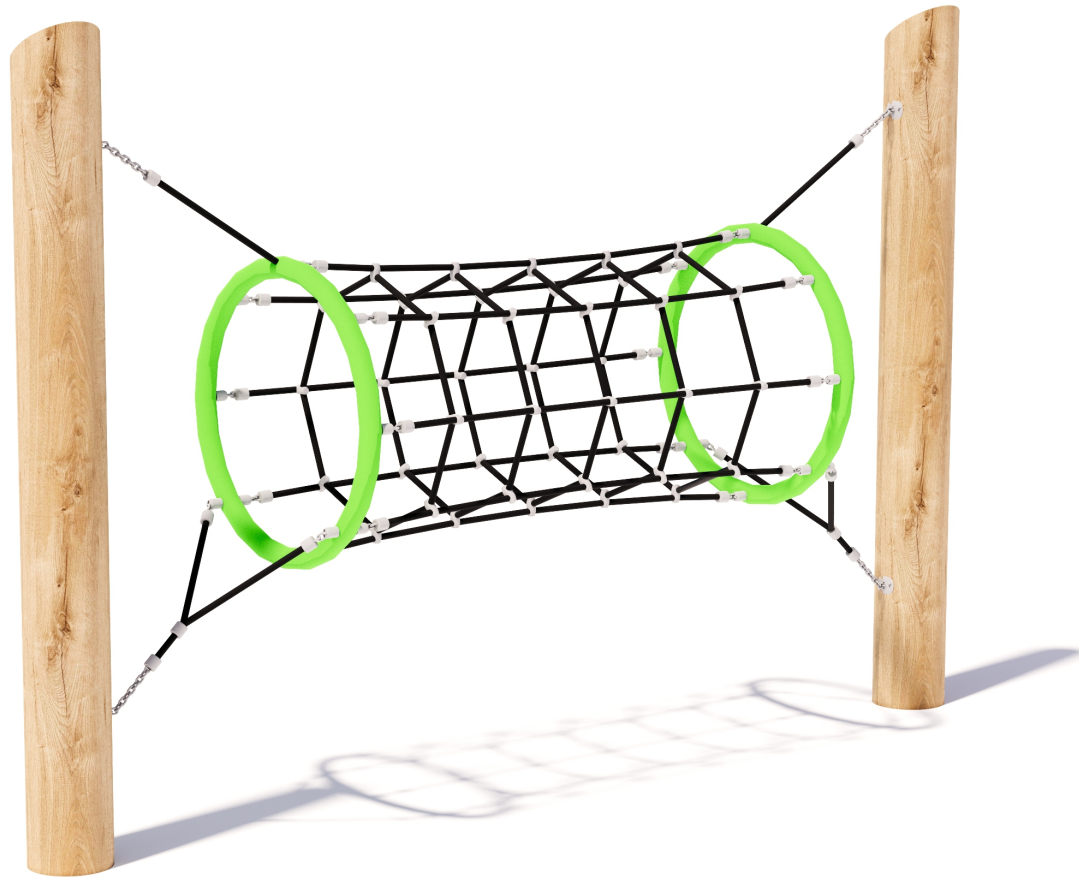

Product Sheet
3m Vortex
CN-1017

CRITICAL
FALL HEIGHT
1.6m

TOTAL
HEIGHT
2.2m

RECOMMENDED
SURFACING
25m²

RECOMMENDED
AGE
3+

RECOMMENDED
USERS
1-5

NZS 5828:2015

Product Sheet
3m Vortex
 CN-1017

On HDPE (high density polyethylene) structural failure

On combination rope work and activity nets

On all moving components

SURFACING:
 RECOMMENDED: 25 m²