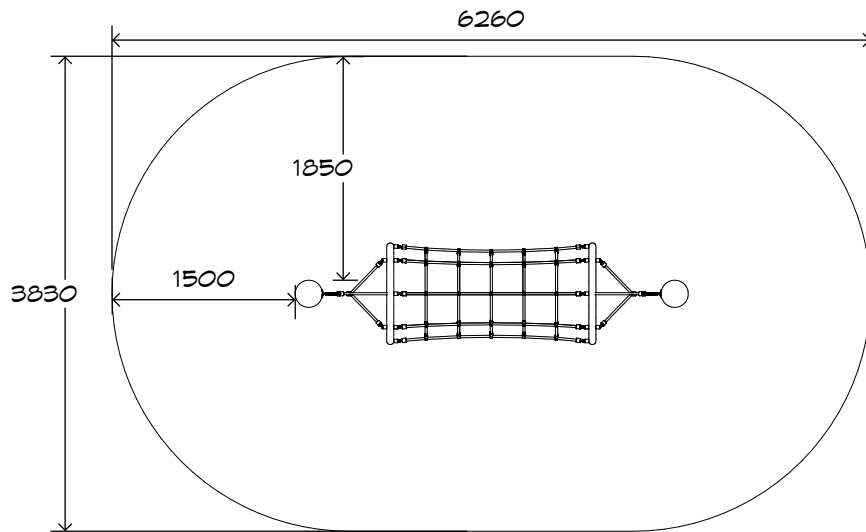

Product Sheet
3m Vortex
CN-1017

CRITICAL
FALL HEIGHT
1.6m

TOTAL
HEIGHT
2.2m

RECOMMENDED
SURFACING
25m²

RECOMMENDED
AGE
3+

RECOMMENDED
USERS
1-5

NZS 5828:2015

Product Sheet
3m Vortex
 CN-1017