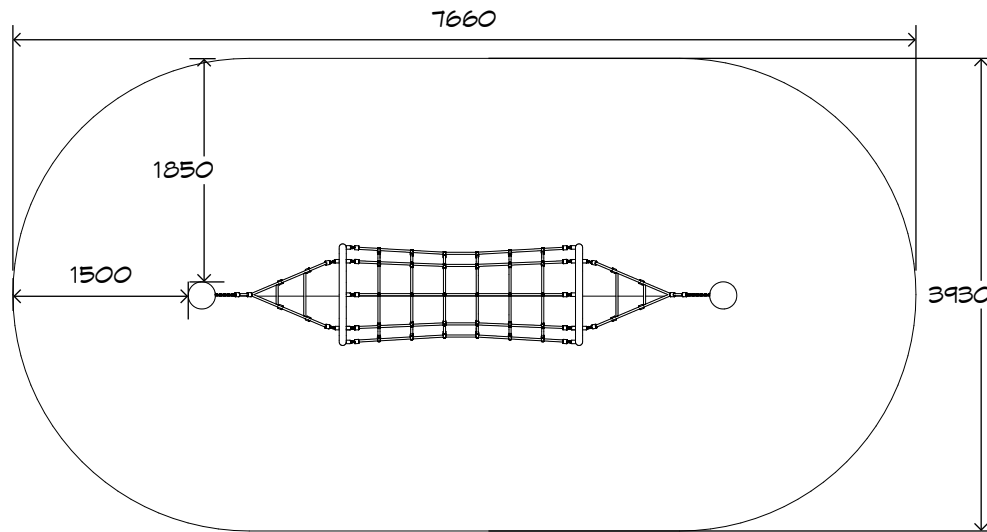

Product Sheet
4.2m Vortex
CN-1018

CRITICAL
FALL HEIGHT
1.55m

TOTAL
HEIGHT
2.2m

RECOMMENDED
SURFACING
27m²

RECOMMENDED
AGE
3+

RECOMMENDED
USERS
1-6

NZS 5828:2015

Product Sheet

4.2m Vortex

CN-1018

Product Warranty

Playground Creations warrants its products to be free from defect in materials or workmanship during normal use and installation and in accordance with our specifications.