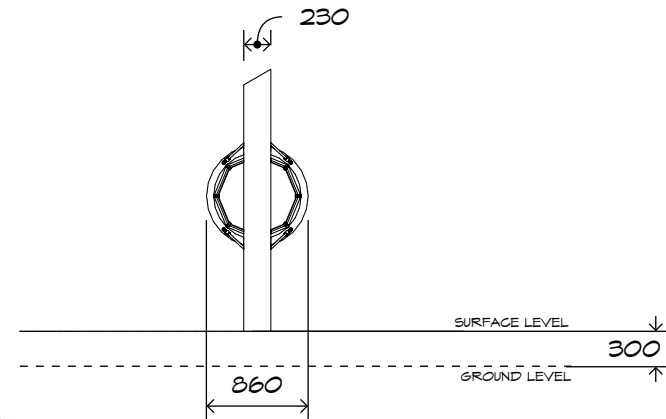

Product Sheet
4.2m Vortex
CN-1018

CRITICAL
FALL HEIGHT
1.55m

TOTAL
HEIGHT
2.2m

RECOMMENDED
SURFACING
27m²

RECOMMENDED
AGE
3+

RECOMMENDED
USERS
1-6

NZS 5828:2015

Product Sheet

4.2m Vortex

CN-1018

Product Warranty

Playground Creations warrants its products to be free from defect in materials or workmanship during normal use and installation and in accordance with our specifications.