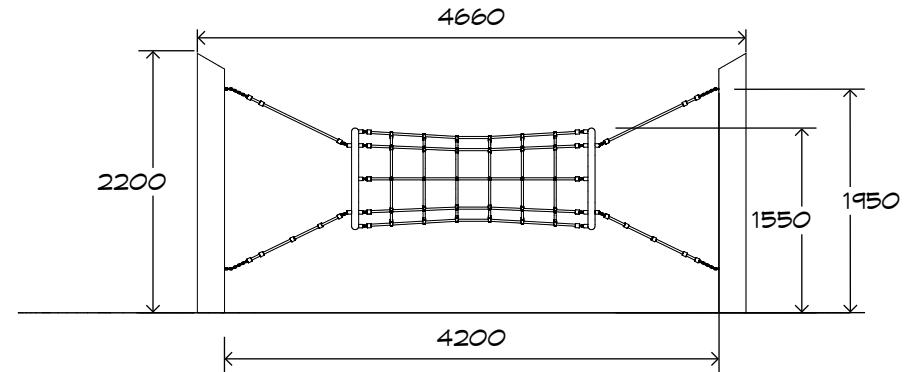

Product Sheet
4.2m Vortex
CN-1018

CRITICAL
FALL HEIGHT
1.55m

TOTAL
HEIGHT
2.2m

RECOMMENDED
SURFACING
27m²

RECOMMENDED
AGE
3+

RECOMMENDED
USERS
1-6

NZS 5828:2015

Product Sheet

4.2m Vortex

CN-1018

Product Warranty

Playground Creations warrants its products to be free from defect in materials or workmanship during normal use and installation and in accordance with our specifications.