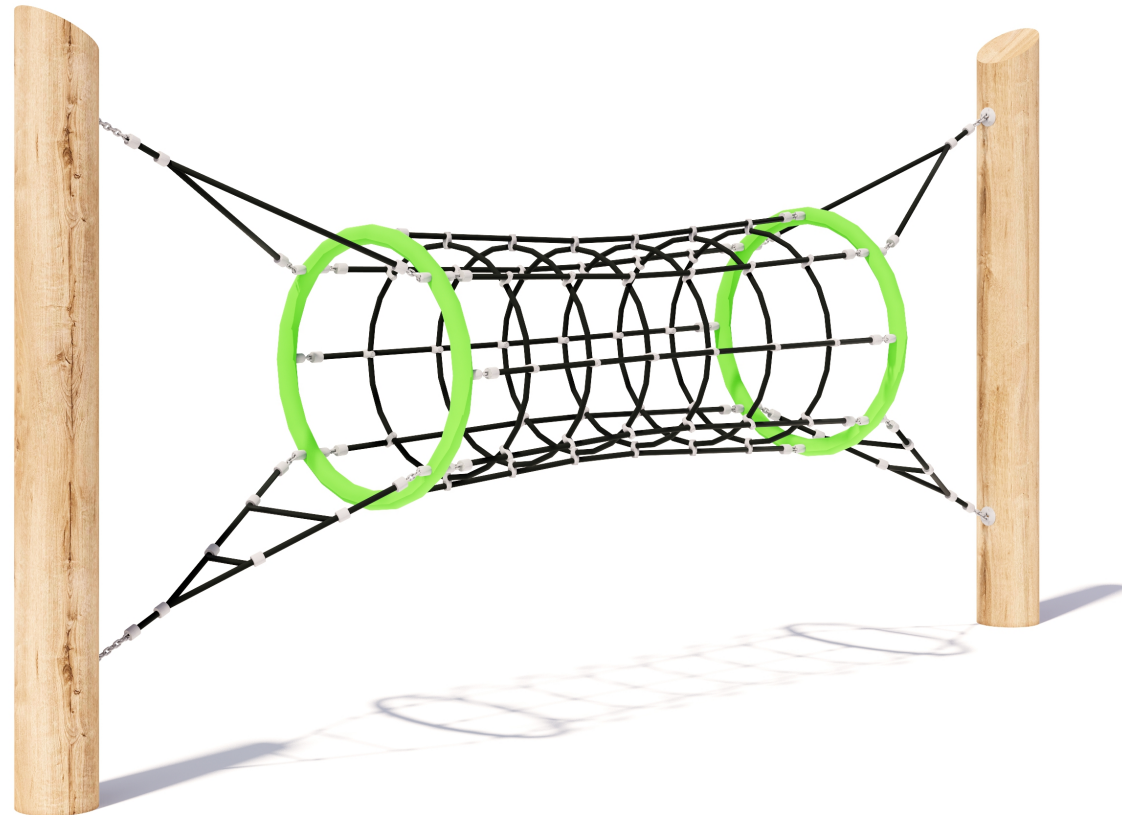

Product Sheet
4.2m Vortex
CN-1018

CRITICAL
FALL HEIGHT
1.55m

TOTAL
HEIGHT
2.2m

RECOMMENDED
SURFACING
27m²

RECOMMENDED
AGE
3+

RECOMMENDED
USERS
1-6

NZS 5828:2015

Product Sheet

4.2m Vortex

CN-1018

Product Warranty

Playground Creations warrants its products to be free from defect in materials or workmanship during normal use and installation and in accordance with our specifications.

On HDPE (high density polyethylene) structural failure

On combination rope work and activity nets

On all moving components

SURFACING:
RECOMMENDED: 27 m²