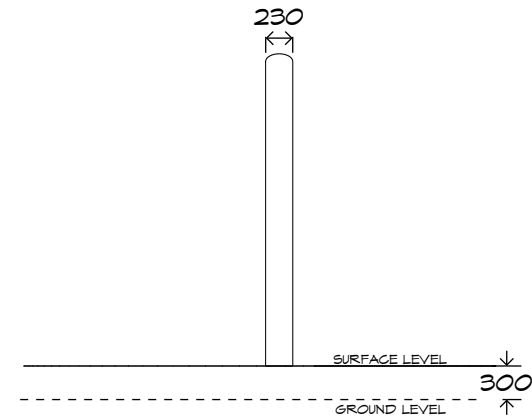

Product Sheet

Honeycomb Scramble CN-1020

playground
creations
creating play for everyday!

Product Warranty

Playground Creations warrants its products to be free from defect in materials or workmanship during normal use and installation and in accordance with our specifications.

Full warranty details on request.

Disclaimer: This should be read in conjunction with the Playground Creations full warranty terms and conditions.

On H5 posts and stainless steel fabricated components

On steel equipment with forced movement

On HDPE (high density polyethylene) structural failure

On combination rope work and activity nets

On all moving components

SURFACING:
RECOMMENDED: 30 m²