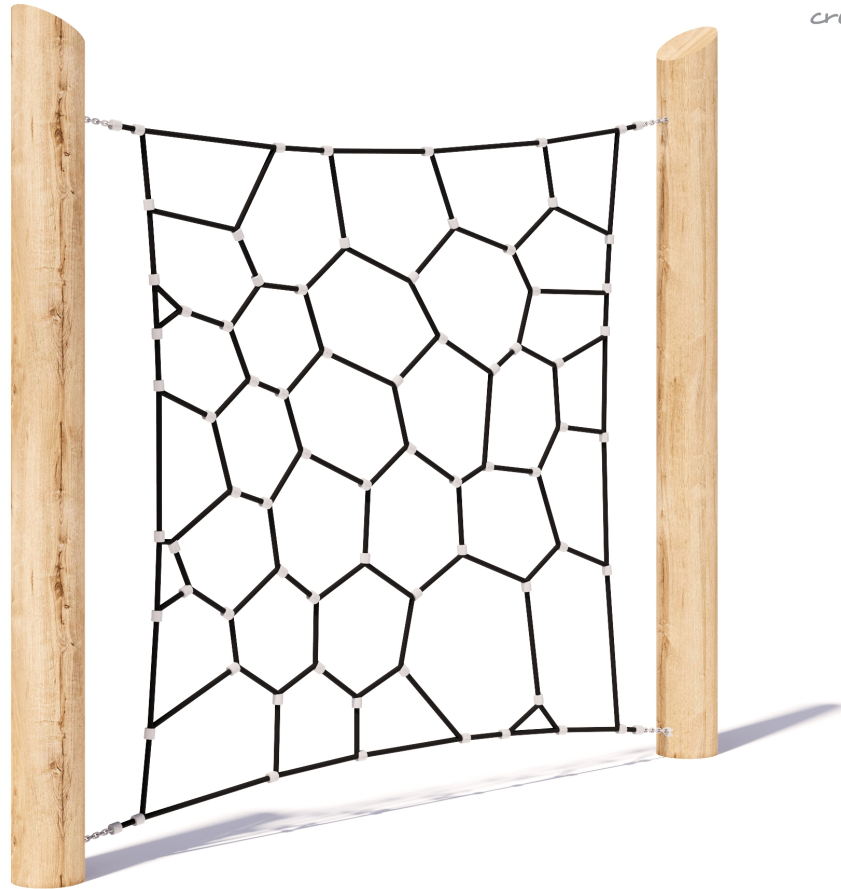

Product Sheet

Honeycomb Scramble

CN-1020

playground
creations
creating play for everyday!

CRITICAL
FALL HEIGHT
2.3m

TOTAL
HEIGHT
2.65m

RECOMMENDED
SURFACING
30m²

RECOMMENDED
AGE
3+

RECOMMENDED
USERS
1-6

NZS 5828:2015

0800 273 283 | info@playgroundcreations.co.nz | playgroundcreations.co.nz

Artist impression only