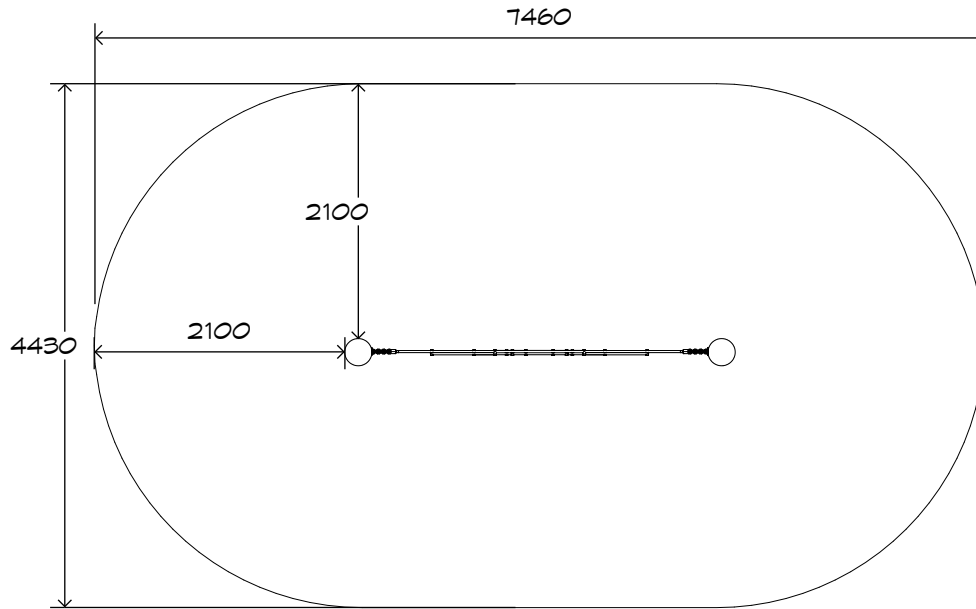

Product Sheet

Honeycomb Scramble CN-1020

playground
creations
creating play for everyday!

Product Warranty

Playground Creations warrants its products to be free from defect in materials or workmanship during normal use and installation and in accordance with our specifications.

Full warranty details on request.

Disclaimer: This should be read in conjunction with the Playground Creations full warranty terms and conditions.

On H5 posts and stainless steel fabricated components

On steel equipment with forced movement

On HDPE (high density polyethylene) structural failure

On combination rope work and activity nets

On all moving components

SURFACING:
RECOMMENDED: 30 m²