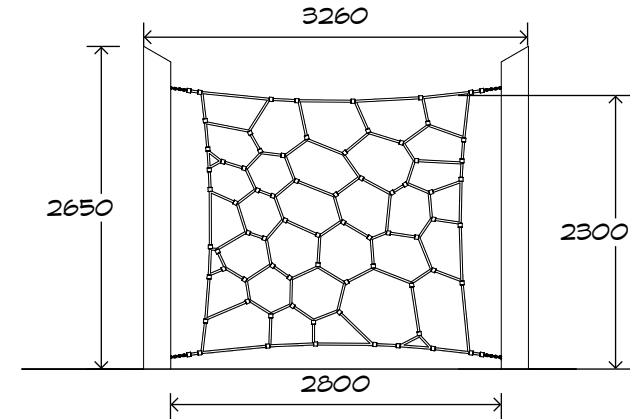

Product Sheet

Honeycomb Scramble CN-1020

playground
creations
creating play for everyday!

Product Warranty

Playground Creations warrants its products to be free from defect in materials or workmanship during normal use and installation and in accordance with our specifications.

Full warranty details on request.

Disclaimer: This should be read in conjunction with the Playground Creations full warranty terms and conditions.

On H5 posts and stainless steel fabricated components

On steel equipment with forced movement

On HDPE (high density polyethylene) structural failure

On combination rope work and activity nets

On all moving components

SURFACING:
RECOMMENDED: 30 m²