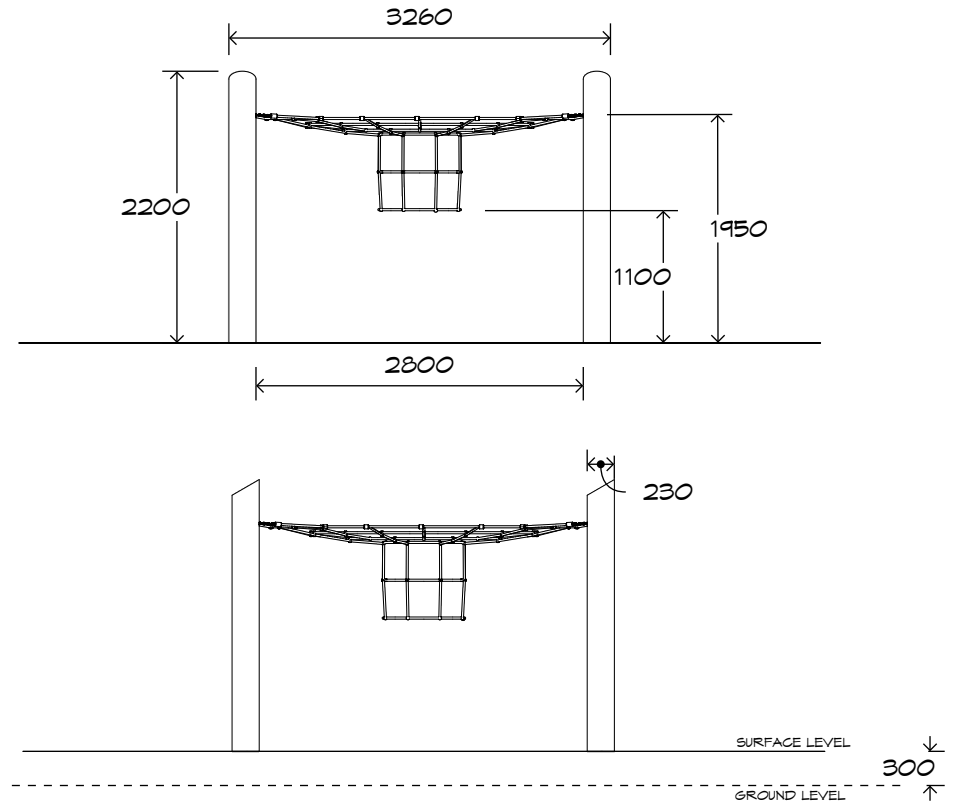

Product Sheet

Funnel Net

CN-1027

Product Warranty

Playground Creations warrants its products to be free from defect in materials or workmanship during normal use and installation and in accordance with our specifications.

Full warranty details on request.

Disclaimer: This should be read in conjunction with the Playground Creations full warranty terms and conditions.

On H5 posts and stainless steel fabricated components

On steel equipment with forced movement

On HDPE (high density polyethylene) structural failure

On combination rope work and activity nets

On all moving components

SURFACING:
RECOMMENDED: 43 m²