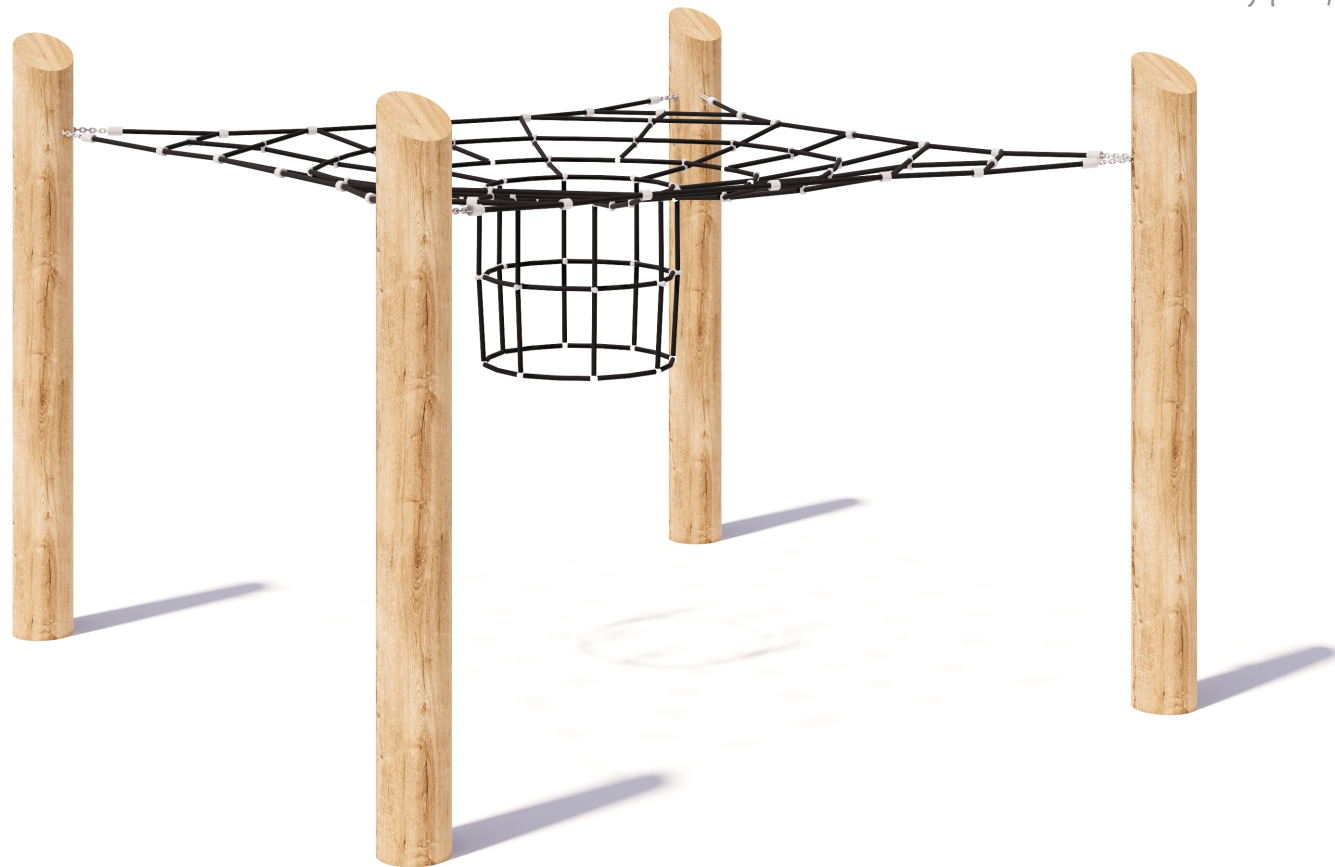

Product Sheet  
Funnel Net  
CN-1027

CRITICAL  
FALL HEIGHT  
1.95m

TOTAL  
HEIGHT  
2.2m

RECOMMENDED  
SURFACING  
43m<sup>2</sup>

RECOMMENDED  
AGE  
3+

RECOMMENDED  
USERS  
1-6

NZS 5828:2015

## Funnel Net