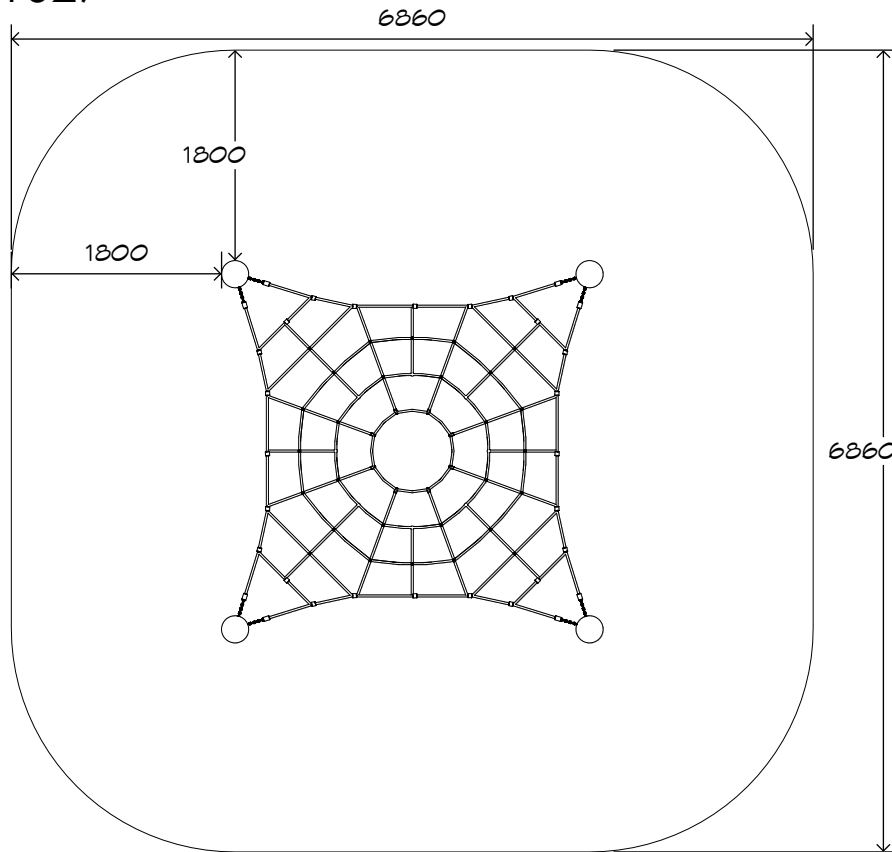

Product Sheet

Funnel Net

CN-1027

Product Warranty

Playground Creations warrants its products to be free from defect in materials or workmanship during normal use and installation and in accordance with our specifications.

Full warranty details on request.

Disclaimer: This should be read in conjunction with the Playground Creations full warranty terms and conditions.

On H5 posts and stainless steel fabricated components

On steel equipment with forced movement

On HDPE (high density polyethylene) structural failure

On combination rope work and activity nets

On all moving components

SURFACING:
RECOMMENDED: 43 m²