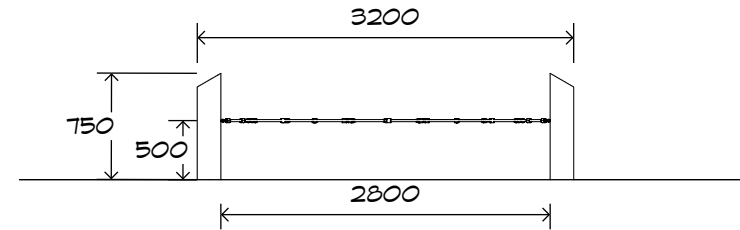

Product Sheet

Quadtramp

CN-1029

Product Warranty

Playground Creations warrants its products to be free from defect in materials or workmanship during normal use and installation and in accordance with our specifications.

Full warranty details on request.

Disclaimer: This should be read in conjunction with the Playground Creations full warranty terms and conditions.

On H5 posts and stainless steel fabricated components

On steel equipment with forced movement

On HDPE (high density polyethylene) structural failure

On combination rope work and activity nets

On all moving components

SURFACING:
RECOMMENDED: 36 m²