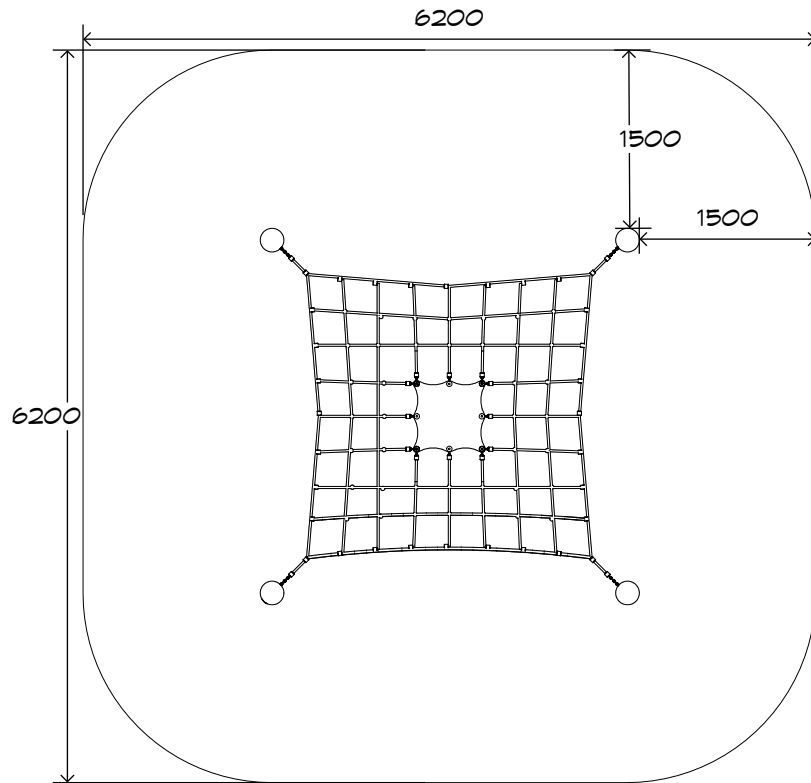

Product Sheet

Quadtramp

CN-1029

Product Warranty

Playground Creations warrants its products to be free from defect in materials or workmanship during normal use and installation and in accordance with our specifications.

Full warranty details on request.

Disclaimer: This should be read in conjunction with the Playground Creations full warranty terms and conditions.

On H5 posts and stainless steel fabricated components

On steel equipment with forced movement

On HDPE (high density polyethylene) structural failure

On combination rope work and activity nets

On all moving components

SURFACING:
RECOMMENDED: 36 m²