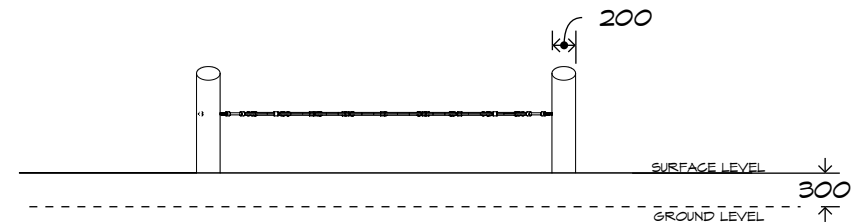

Product Sheet

Quadtramp

CN-1029

Product Warranty

Playground Creations warrants its products to be free from defect in materials or workmanship during normal use and installation and in accordance with our specifications.

Full warranty details on request.

Disclaimer: This should be read in conjunction with the Playground Creations full warranty terms and conditions.

On H5 posts and stainless steel fabricated components

On steel equipment with forced movement

On HDPE (high density polyethylene) structural failure

On combination rope work and activity nets

On all moving components

SURFACING:
RECOMMENDED: 36 m²