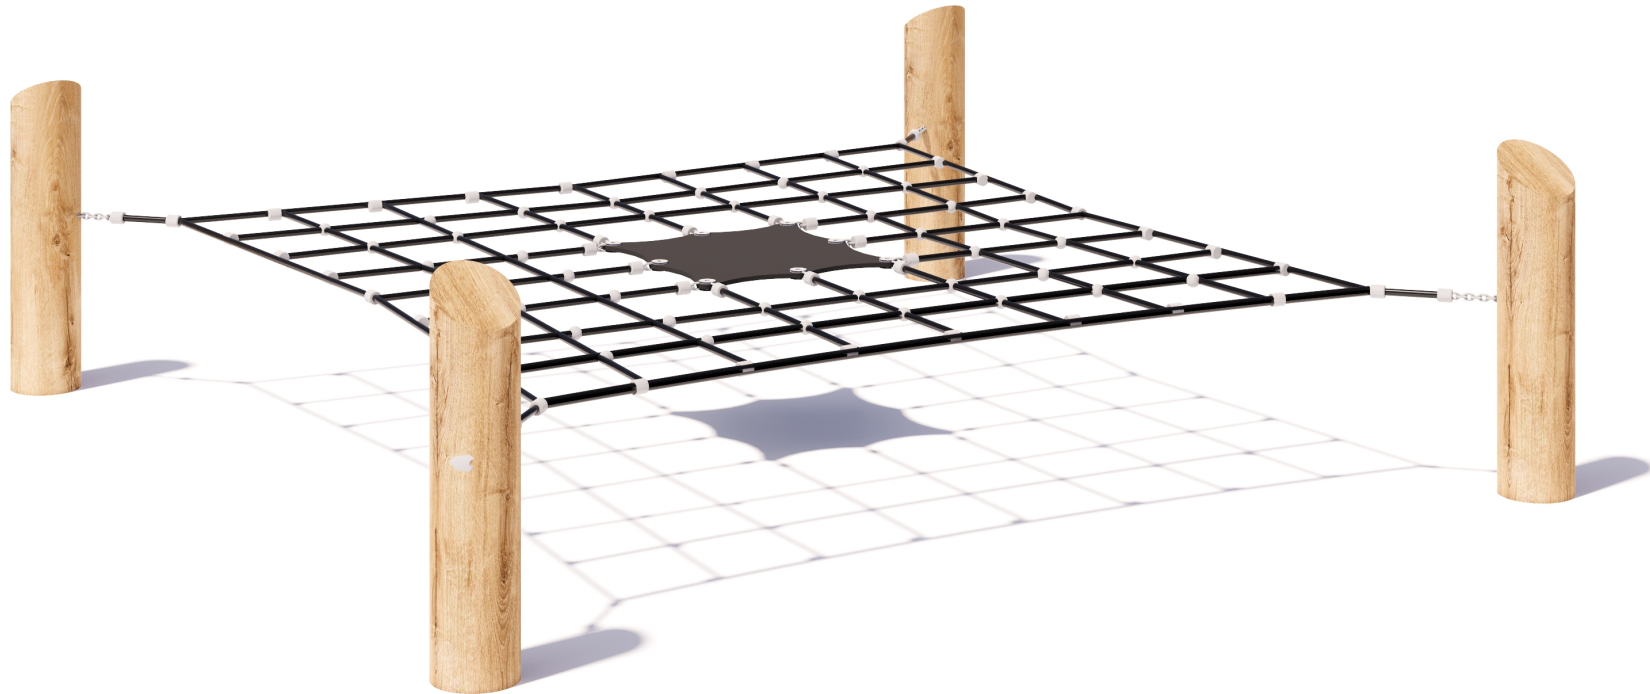

Product Sheet
Quadtramp
CN-1029

CRITICAL
FALL HEIGHT
0.5m

TOTAL
HEIGHT
0.75m

RECOMMENDED
SURFACING
36m²

RECOMMENDED
AGE
3+

RECOMMENDED
USERS
1-6

NZS 5828:2015

Product Sheet

Quadtramp

CN-1029

Product Warranty

Playground Creations warrants its products to be free from defect in materials or workmanship during normal use and installation and in accordance with our specifications.

On HDPE (high density polyethylene) structural failure

On combination rope work and activity nets

On all moving components

SURFACING:
RECOMMENDED: 36 m²