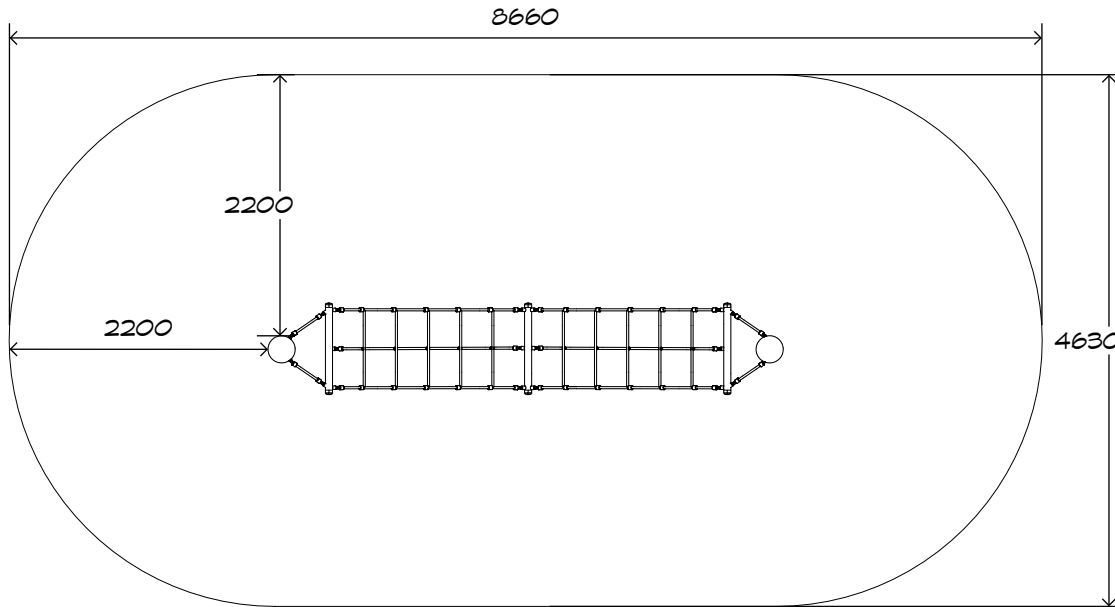

Product Sheet

Spreadover Crossover CN-1032

Product Warranty

Playground Creations warrants its products to be free from defect in materials or workmanship during normal use and installation and in accordance with our specifications.

Full warranty details on request.

Disclaimer: This should be read in conjunction with the Playground Creations full warranty terms and conditions.

On H5 posts and stainless steel fabricated components

On steel equipment with forced movement

On HDPE (high density polyethylene) structural failure

On combination rope work and activity nets

On all moving components

SURFACING:
RECOMMENDED: 35 m²