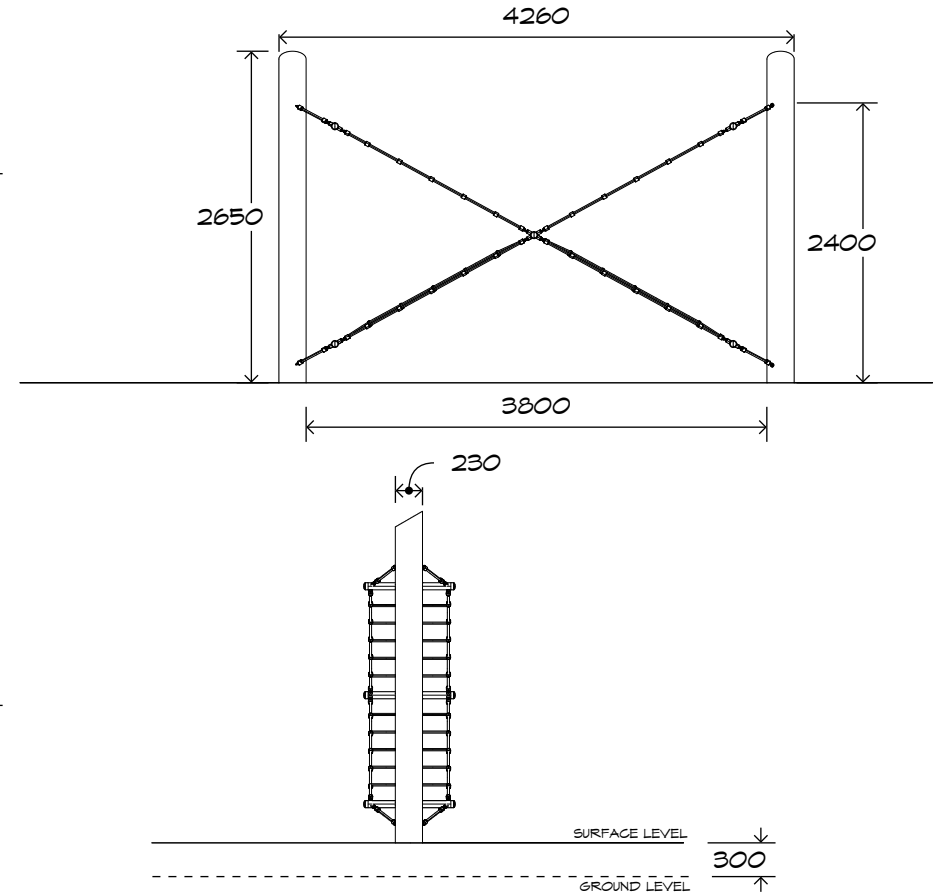

Product Sheet

Spreadover Crossover

CN-1032

playground
creations
creating play for everyday!

CRITICAL
FALL HEIGHT
2.4m

TOTAL
HEIGHT
2.65m

RECOMMENDED
SURFACING
35m²

RECOMMENDED
AGE
3+

Artist impression only

Product Sheet

Spreadover Crossover CN-1032

Product Warranty

Playground Creations warrants its products to be free from defect in materials or workmanship during normal use and installation and in accordance with our specifications.