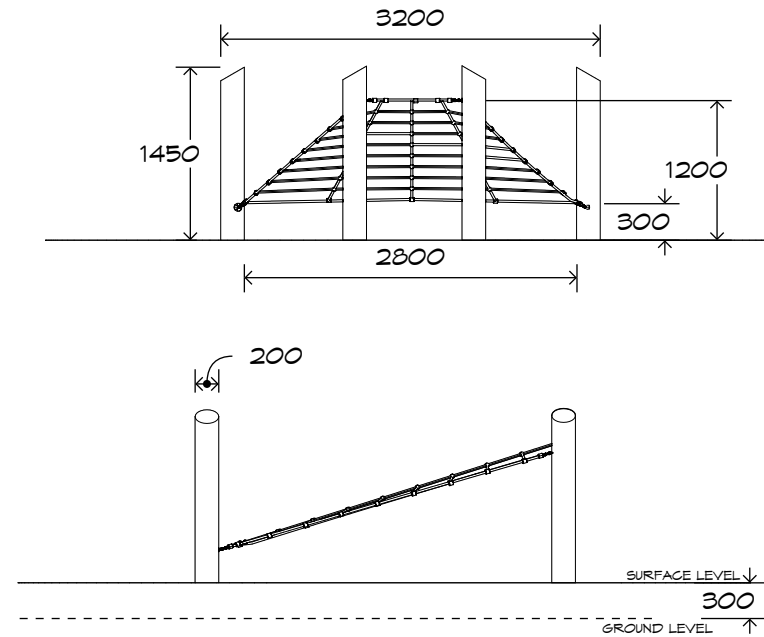

Product Sheet

Inclined Trapezoid 1

CN-1044

playground
creations
creating play for everyday!

CRITICAL
FALL HEIGHT
1.2m

TOTAL
HEIGHT
1.45m

RECOMMENDED
SURFACING
30m²

RECOMMENDED
AGE
3+

Artist impression only

Product Sheet

Inclined Trapezoid 1 CN-1044

Product Warranty

Playground Creations warrants its products to be free from defect in materials or workmanship during normal use and installation and in accordance with our specifications.