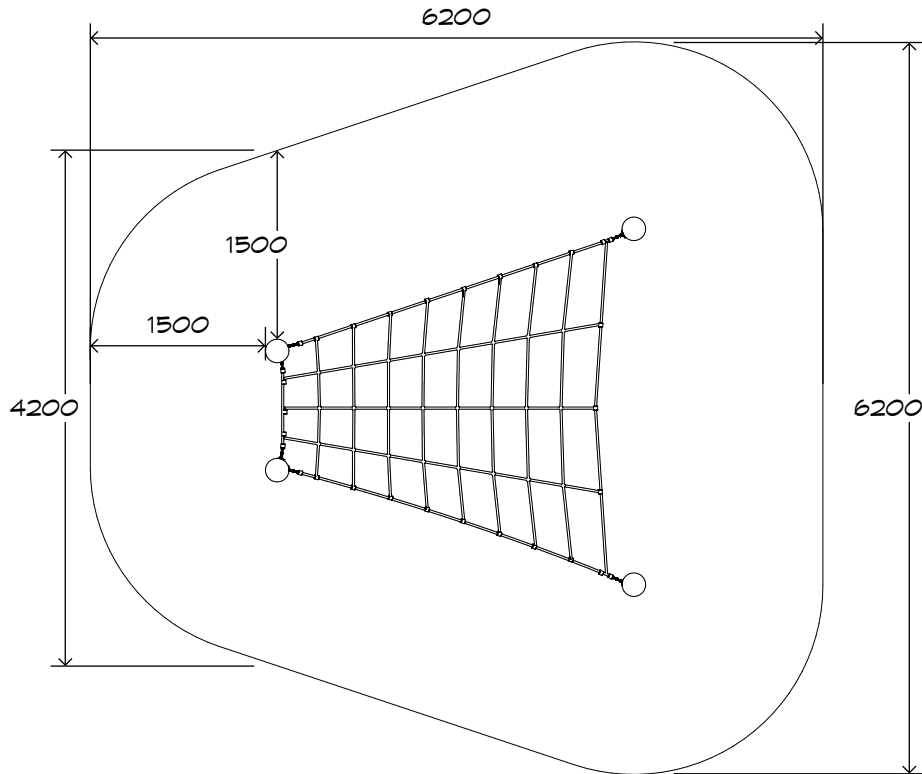

Product Sheet

Inclined Trapezoid 1 CN-1044

Product Warranty

Playground Creations warrants its products to be free from defect in materials or workmanship during normal use and installation and in accordance with our specifications.

Full warranty details on request.

Disclaimer: This should be read in conjunction with the Playground Creations full warranty terms and conditions.

On H5 posts and stainless steel fabricated components

On steel equipment with forced movement

On HDPE (high density polyethylene) structural failure

On combination rope work and activity nets

On all moving components

SURFACING:
RECOMMENDED: 30 m²