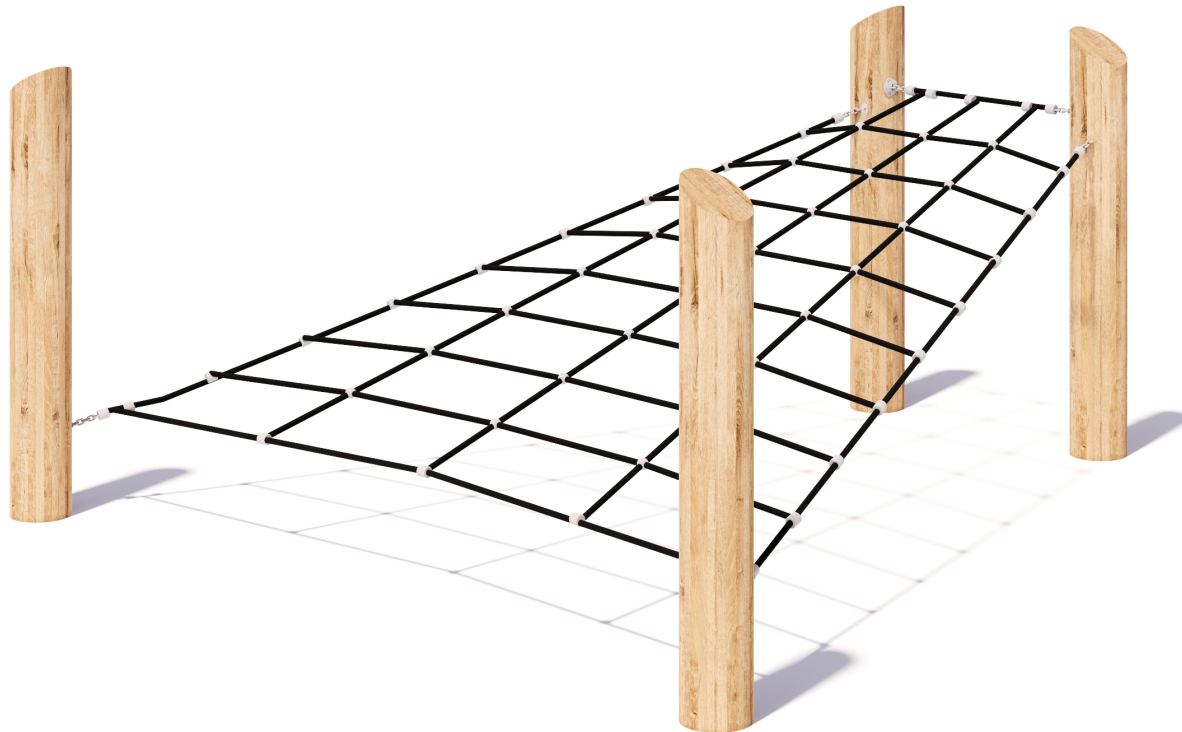

Product Sheet

Inclined Trapezoid 1

CN-1044

playground
creations
creating play for everyday!

CRITICAL
FALL HEIGHT
1.2m

TOTAL
HEIGHT
1.45m

RECOMMENDED
SURFACING
30m²

RECOMMENDED
AGE
3+

RECOMMENDED
USERS
1-6

NZS 5828:2015

0800 273 283 | info@playgroundcreations.co.nz | playgroundcreations.co.nz

Artist impression only