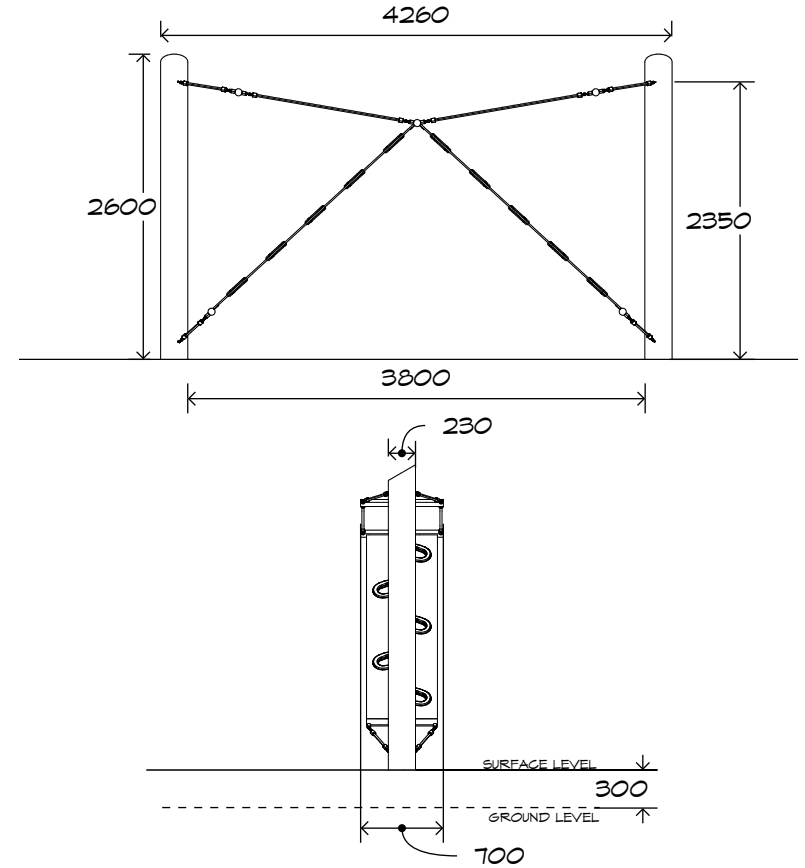

Product Sheet
Shinny Ridge
CN-1045

CRITICAL
FALL HEIGHT
2.35m

TOTAL
HEIGHT
2.6m

RECOMMENDED
SURFACING
33m²

RECOMMENDED
AGE
3+

RECOMMENDED
USERS
1-6

NZS 5828:2015

Product Sheet
Shinny Ridge
 CN-1045