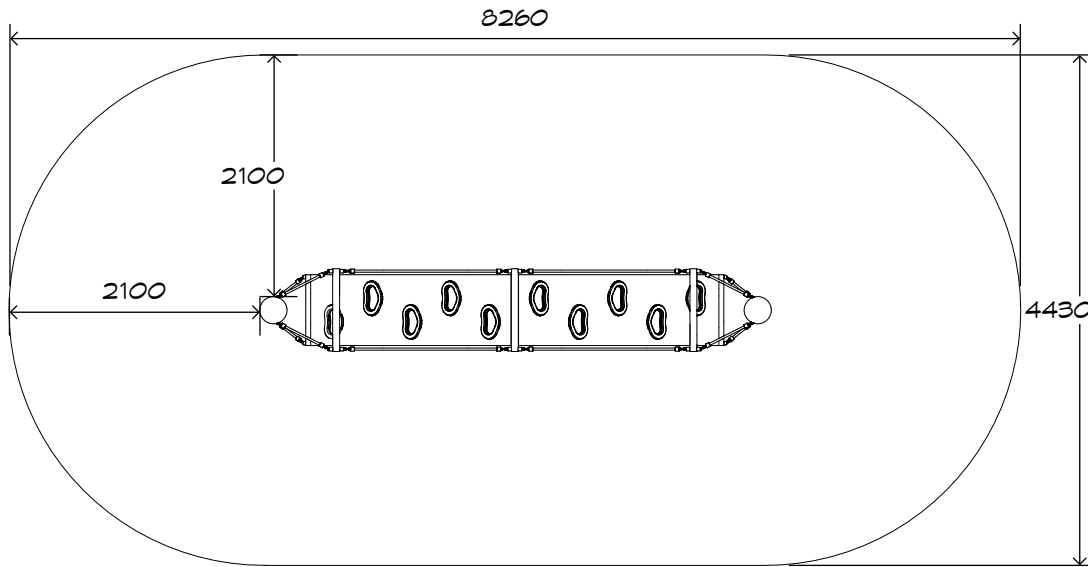

Product Sheet
Shinny Ridge
CN-1045

CRITICAL
FALL HEIGHT
2.35m

TOTAL
HEIGHT
2.6m

RECOMMENDED
SURFACING
33m²

RECOMMENDED
AGE
3+

RECOMMENDED
USERS
1-6

NZS 5828:2015

Product Sheet
Shinny Ridge
 CN-1045