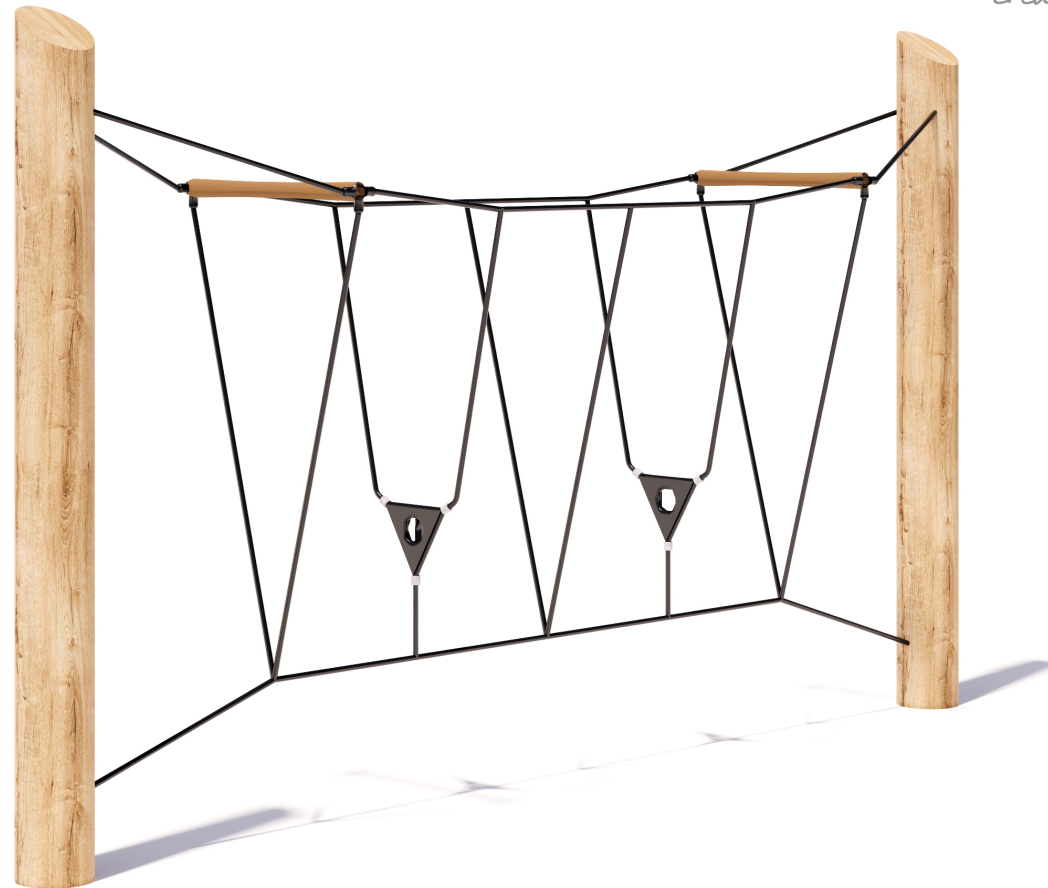

Product Sheet

Spreader Wiggle Walk

CN-1046

playground
creations
creating play for everyday!

CRITICAL
FALL HEIGHT
2.2m

TOTAL
HEIGHT
2.5m

RECOMMENDED
SURFACING
32m²

RECOMMENDED
AGE
3+

RECOMMENDED
USERS
1-6

NZS 5828:2015

0800 273 283 | info@playgroundcreations.co.nz | playgroundcreations.co.nz

Artist impression only