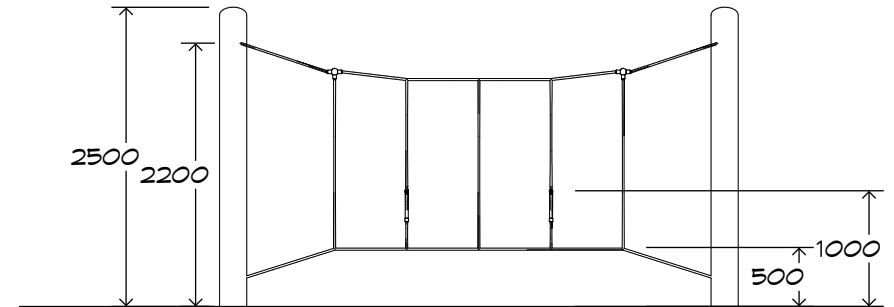

Product Sheet

Spreader Wiggle Walk

CN-1046

Product Warranty

Playground Creations warrants its products to be free from defect in materials or workmanship during normal use and installation and in accordance with our specifications.

Full warranty details on request.

Disclaimer: This should be read in conjunction with the Playground Creations full warranty terms and conditions.

On H5 posts and stainless steel fabricated components

On steel equipment with forced movement

On HDPE (high density polyethylene) structural failure

On combination rope work and activity nets

On all moving components

SURFACING:
RECOMMENDED: 32 m²