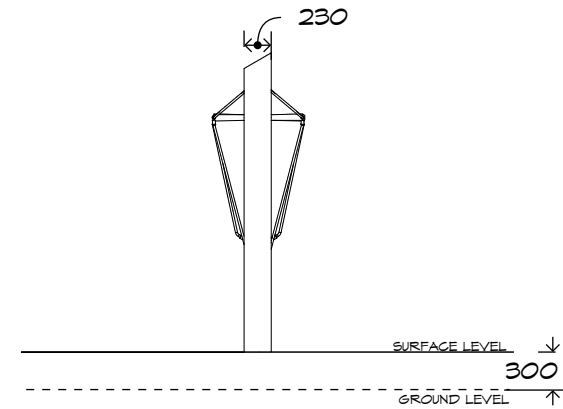

Product Sheet

Spreader Wiggle Walk

CN-1046

Product Warranty

Playground Creations warrants its products to be free from defect in materials or workmanship during normal use and installation and in accordance with our specifications.

Full warranty details on request.

Disclaimer: This should be read in conjunction with the Playground Creations full warranty terms and conditions.

On H5 posts and stainless steel fabricated components

On steel equipment with forced movement

On HDPE (high density polyethylene) structural failure

On combination rope work and activity nets

On all moving components

SURFACING:
RECOMMENDED: 32 m²