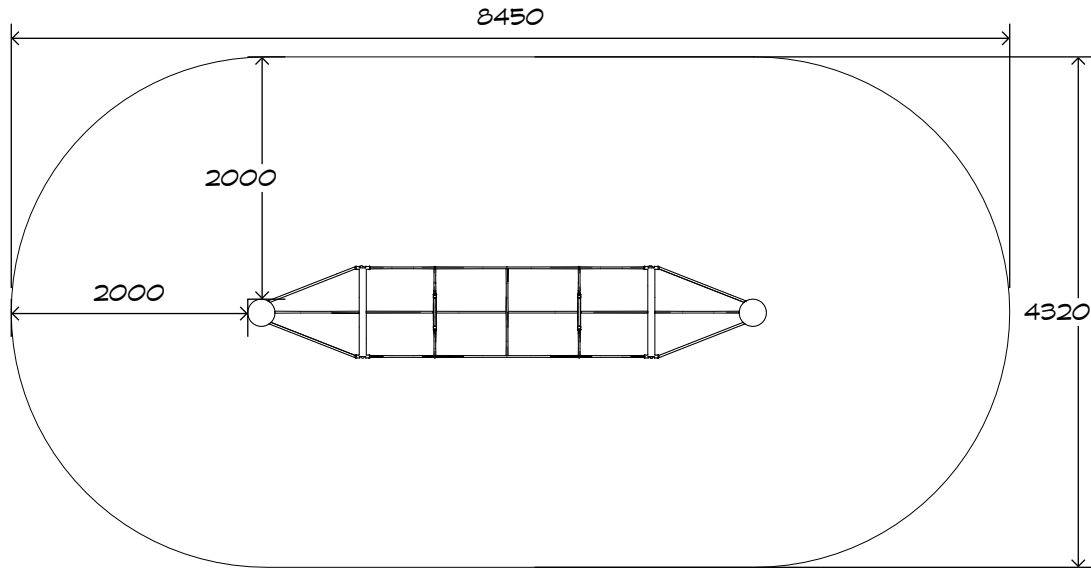

Product Sheet

Spreader Wiggle Walk

CN-1046

Product Warranty

Playground Creations warrants its products to be free from defect in materials or workmanship during normal use and installation and in accordance with our specifications.

Full warranty details on request.

Disclaimer: This should be read in conjunction with the Playground Creations full warranty terms and conditions.

On H5 posts and stainless steel fabricated components

On steel equipment with forced movement

On HDPE (high density polyethylene) structural failure

On combination rope work and activity nets

On all moving components

SURFACING:
RECOMMENDED: 32 m²