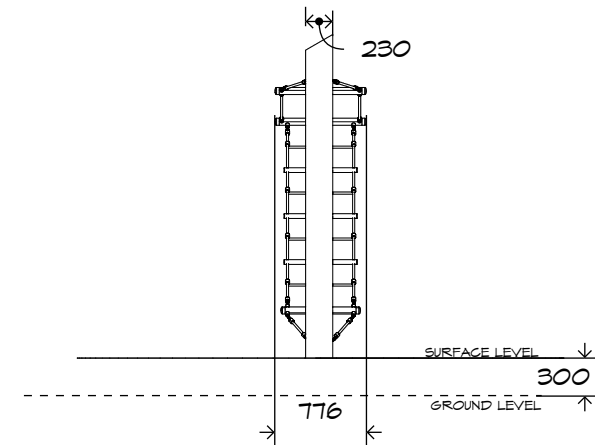

Product Sheet  
Ridge Climb  
CN-1048

CRITICAL  
FALL HEIGHT  
2.35m

TOTAL  
HEIGHT  
2.6m

RECOMMENDED  
SURFACING  
31m<sup>2</sup>

RECOMMENDED  
AGE  
3+

RECOMMENDED  
USERS  
1-6

NZS 5828:2015

Product Sheet  
**Ridge Climb**  
 CN-1048

SURFACING:  
 RECOMMENDED: 31 m<sup>2</sup>

**Product Warranty**

Playground Creations warrants its products to be free from defect in materials or workmanship during normal use and installation and in accordance with our specifications.