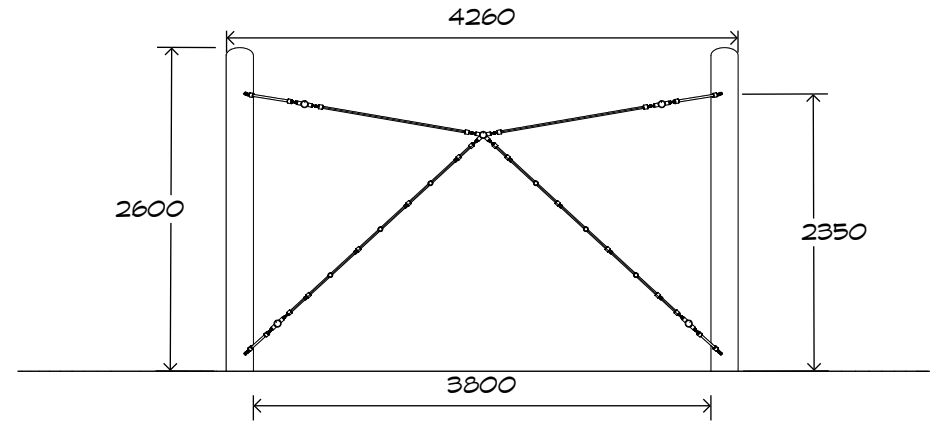

Product Sheet  
Ridge Climb  
CN-1048

CRITICAL  
FALL HEIGHT  
2.35m

TOTAL  
HEIGHT  
2.6m

RECOMMENDED  
SURFACING  
31m<sup>2</sup>

RECOMMENDED  
AGE  
3+

RECOMMENDED  
USERS  
1-6

NZS 5828:2015

Product Sheet  
**Ridge Climb**  
 CN-1048

SURFACING:  
 RECOMMENDED: 31 m<sup>2</sup>

**Product Warranty**

Playground Creations warrants its products to be free from defect in materials or workmanship during normal use and installation and in accordance with our specifications.