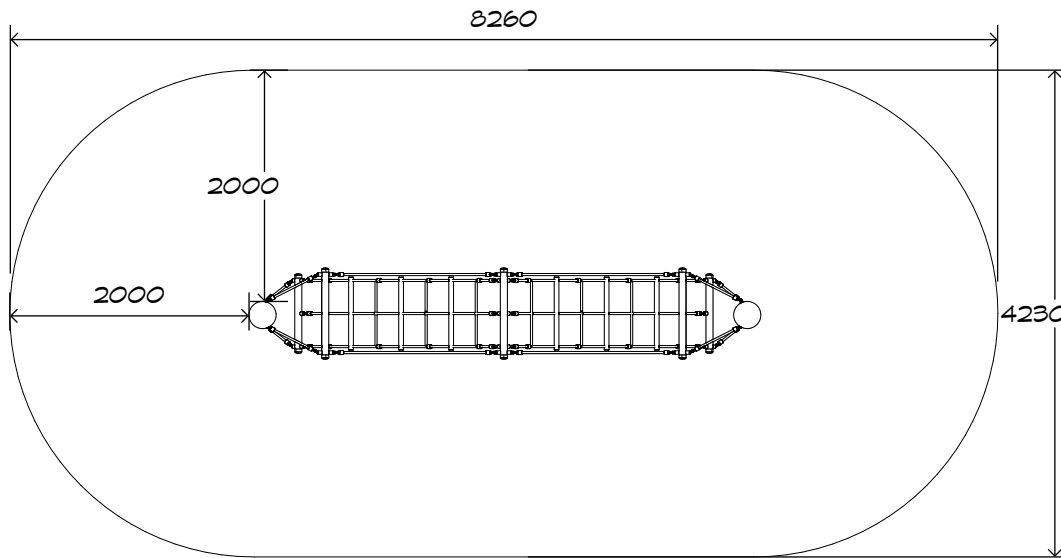

Product Sheet  
Ridge Climb  
CN-1048

CRITICAL  
FALL HEIGHT  
2.35m

TOTAL  
HEIGHT  
2.6m

RECOMMENDED  
SURFACING  
31m<sup>2</sup>

RECOMMENDED  
AGE  
3+

RECOMMENDED  
USERS  
1-6

NZS 5828:2015

Product Sheet  
**Ridge Climb**  
 CN-1048