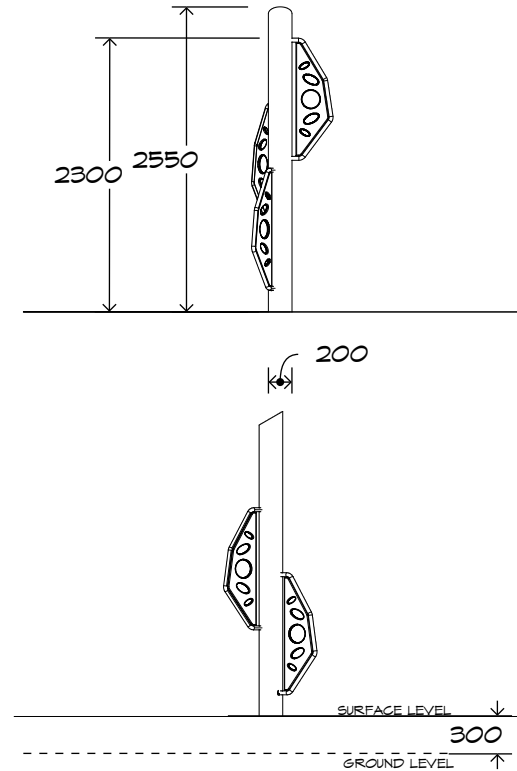

Product Sheet

Vertical Leaf Climber

CN-1050

playground
creations
creating play for everyday!

Product Warranty

Playground Creations warrants its products to be free from defect in materials or workmanship during normal use and installation and in accordance with our specifications.

Full warranty details on request.

Disclaimer: This should be read in conjunction with the Playground Creations full warranty terms and conditions.

On H5 posts and stainless steel fabricated components

On steel equipment with forced movement

On HDPE (high density polyethylene) structural failure

On combination rope work and activity nets

On all moving components

SURFACING:
RECOMMENDED: 15 m²