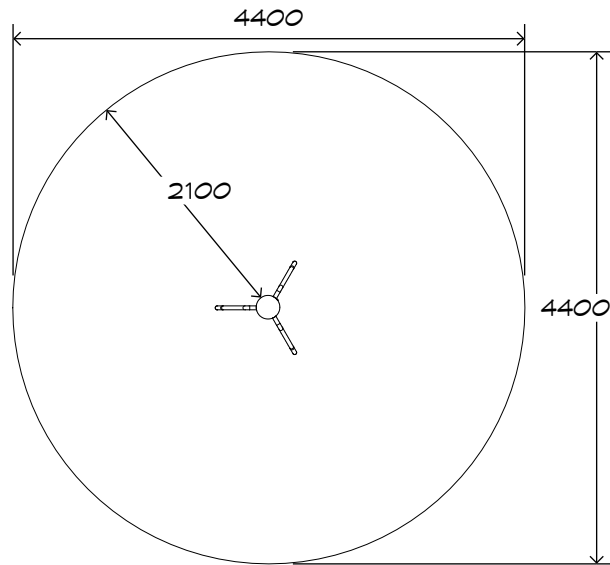

Product Sheet

Vertical Leaf Climber

CN-1050

playground
creations
creating play for everyday!

Product Warranty

Playground Creations warrants its products to be free from defect in materials or workmanship during normal use and installation and in accordance with our specifications.

Full warranty details on request.

Disclaimer: This should be read in conjunction with the Playground Creations full warranty terms and conditions.

On H5 posts and stainless steel fabricated components

On steel equipment with forced movement

On HDPE (high density polyethylene) structural failure

On combination rope work and activity nets

On all moving components

SURFACING:
RECOMMENDED: 15 m²