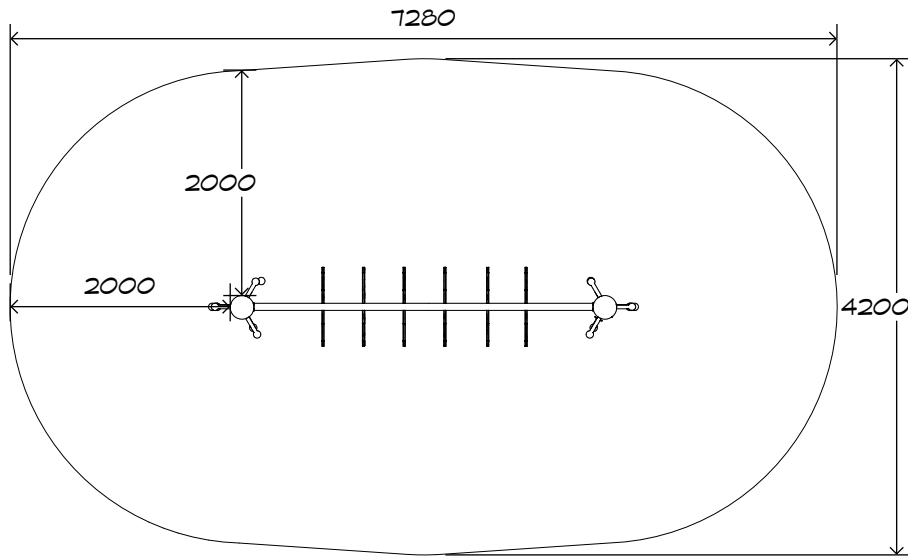

Product Sheet

HDPE Monkey Bar

CN-1054

Product Warranty

Playground Creations warrants its products to be free from defect in materials or workmanship during normal use and installation and in accordance with our specifications.

Full warranty details on request.

Disclaimer: This should be read in conjunction with the Playground Creations full warranty terms and conditions.

On H5 posts and stainless steel fabricated components

On steel equipment with forced movement

On HDPE (high density polyethylene) structural failure

On combination rope work and activity nets

On all moving components

SURFACING:
RECOMMENDED: 25 m²