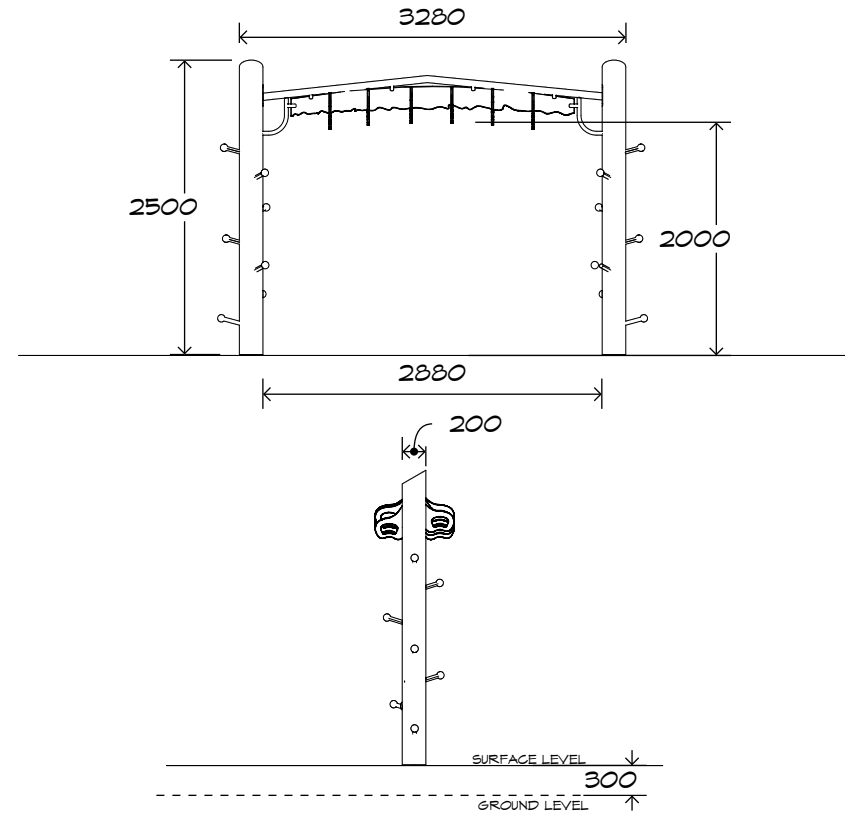

Product Sheet

HDPE Monkey Bar

CN-1054

Product Warranty

Playground Creations warrants its products to be free from defect in materials or workmanship during normal use and installation and in accordance with our specifications.

Full warranty details on request.

Disclaimer: This should be read in conjunction with the Playground Creations full warranty terms and conditions.

On H5 posts and stainless steel fabricated components

On steel equipment with forced movement

On HDPE (high density polyethylene) structural failure

On combination rope work and activity nets

On all moving components

SURFACING:
RECOMMENDED: 25 m²